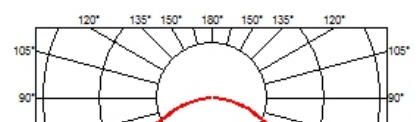

CERTIFICATIONS