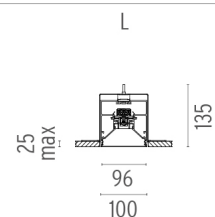

IN-FINITY 100 RECESSED NO TRIM 3000K GENERAL LIGHTING

Number of heads	1
Mounting	Recessed No Trim
Lamps description	Top LED 34,1W/m 3915 lm/m 3000K CRI 80
Luminaire luminous flux	See reference number
Voltage (V)	220/240
Environment	Indoor
Notes	Opal Diffuser: Diffuse, glare free and uniform lighting throughout the room. / Emergency: Emergency Module available in all versions, length 1125 mm. In normal use, it uses the same power consumption as the standard In-Finity. In emergency use, it emits 10% of normal use during 3 hours. Endcaps: must be ordered separately. Consult Flos Architectural team for a configuration without end caps.

OPTICAL

Aiming	Fixed
Light distribution symmetry	Symmetric
Beam angle	109°

ELECTRICAL

Transformer availability	Included
Transformer mounting	Integral
Transformer type	Electronic
Emergency	Without
Insulation class	Class I

PHYSICAL

Recessed depth (mm)	135
Construction material	Aluminium

- N10N053G30 565mm - 1578lm White
- N10N083G30 845mm - 2367lm White
- N10N113G30 1125mm - 3156lm White
- N10N143G30 1405mm - 3945lm White
- N10N163G30 1690mm - 4734lm White
- N10N193G30 1970mm - 5523lm White
- N10N253G30 2530mm - 7101lm White
- N10N303G30 3095mm - 8679lm White
- N10NFC3G30 Flat Corner - 3156lm White
- N10NDC3G30 Dihedral Corner - 3156lm White
- N10NEM3G30 Emergency - 3945lm White