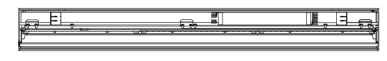

OPTICAL

Aiming	Fixed
Light distribution symmetry	Symmetric
Beam angle	109°

ELECTRICAL

Transformer availability	Included
Transformer mounting	Integral
Transformer type	Electronic
Emergency	Without
Insulation class	Class I

PHYSICAL

Recessed depth (mm)	135
Construction material	Aluminium

- N10N053G30 565mm - 1578lm White
- N10N083G30 845mm - 2367lm White
- N10N113G30 1125mm - 3156lm White
- N10N143G30 1405mm - 3945lm White
- N10N163G30 1690mm - 4734lm White
- N10N193G30 1970mm - 5523lm White
- N10N253G30 2530mm - 7101lm White
- N10N303G30 3095mm - 8679lm White
- N10NFC3G30 Flat Corner - 3156lm White
- N10NDC3G30 Dihedral Corner - 3156lm White
- N10NEM3G30 Emergency - 3945lm White