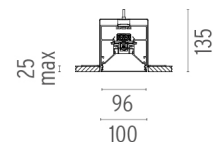

In-Finity 100 Recessed No Trim 3000K General Lighting . Accessories

Structural

08.9054.40

Metal cover. Recessed No Trim. 100 mm

Metal cover for the different profiles. 2 unit kit.

In-Finity 100 Recessed No Trim 3000K General Lighting . Lamps

Top LED

Lamp category:

LED

Socket:

Special base

Lamp type:

Top LED

In-Finity 100 Recessed No Trim 3000K General Lighting

designed by FLOS Architectural

LED modular system for recessed No Trim installation, including LED luminaires, aluminum installation profile and diffusers. Drivers included in lighting modules for 220-240V connection to mains or to other lighting modules.

- N10N053G30 565mm - 1578lm White
- N10N083G30 845mm - 2367lm White
- N10N113G30 1125mm - 3156lm White
- N10N143G30 1405mm - 3945lm White
- N10N163G30 1690mm - 4734lm White
- N10N193G30 1970mm - 5523lm White
- N10N253G30 2530mm - 7101lm White
- N10N303G30 3095mm - 8679lm White
- N10NFC3G30 Flat Corner - 3156lm White
- N10NDC3G30 Dihedral Corner - 3156lm White
- N10NEM3G30 Emergency - 3945lm White

CERTIFICATIONS