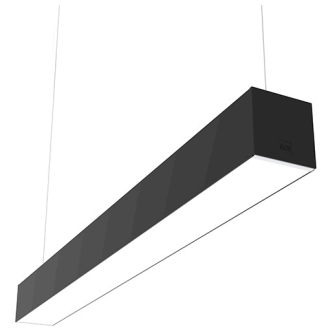

IN-FINITY 100 SUSPENSION DOWN 3000K GENERAL LIGHTING

Number of heads	1
Mounting	Pendant
Lamps description	Top LED 34,1W/m 3915 lm/m 3000K CRI 80
Luminaire luminous flux	See reference number
Voltage (V)	220/240
Environment	Indoor
Notes	Opal Diffuser: Diffuse, glare free and uniform lighting throughout the room. / Emergency: Emergency Module available in all versions, length 1125 mm. In normal use, it uses the same power consumption as the standard In-Finity. In emergency use, it emits 10% of normal use during 3 hours. Endcaps: must be ordered separately. Consult Flos Architectural team for a configuration without end caps.

In-Finity 100 Suspension Down 3000K General Lighting . Accessories

Structural

- 08.9054.40
- 08.9054.02
- 08.9054.NS
- 08.9054.06

Metal cover. Surface / Suspension Down. 100 mm

Metal cover for the different profiles. 2 unit kit.

Mounting

- 08.0030

Suspension kit

One unit Suspension kit (L = 4 m).
Maximum distance between the suspension cables: 2 m.

In-Finity 100 Suspension Down 3000K General Lighting

designed by FLOS Architectural