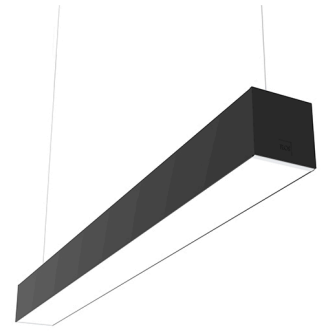

In-Finity 100 Suspension Down 3000K General Lighting . Accessories

Electrical

08.0031.00

Power supply rose

Power supply rose for the hanging installation of the In-finity. The standard version comes with a three-pole cable for basic switching. The Dali version comes with a five-pole cable that can be used for double switching, independent from the direct and indirect lighting in the standard Up&Down version. Includes a 4 m suspension cable

In-Finity 100 Suspension Down 3000K General Lighting . Lamps

Top LED

Lamp category:

LED

Socket:

Special base

Lamp type:

Top LED