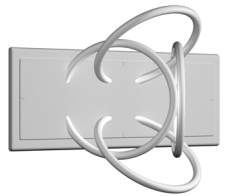

WALL PIERCING 4X

Lamps description	LED RGB 4 x 7,4W
Environment	Indoor
Notes	LED modules included. For power supply and dimming interface see LED drivers (downloads).

OPTICAL

Aiming	Fixed
Light distribution symmetry	Symmetric

ELECTRICAL

Transformer availability	Included
Transformer mounting	Remote
Transformer type	Electronic
Emergency	Without
Insulation class	Class III

PHYSICAL

Weight (kg)	7
--------------------	---

Wall Piercing 4x designed by Ron Gilad

Soft technology semi-recessed luminaire for ceiling or wall mounting. Available in white LED or RGB versions. Control gear not included.

- SA.5022.6.120 White
- SA.5022.6.180 Aluminium

CERTIFICATIONS

Wall Piercing 4x . Lamps

LED RGB 7.4W

Lamp Watt:
7.4 W

Lamp category:
LED

Lamp type:
LED RGB

Wall Piercing 4x designed by Ron Gilad

Soft technology semi-recessed luminaire for ceiling or wall mounting. Available in white LED or RGB versions. Control gear not included.