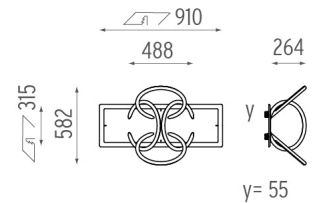

WALL PIERCING 4X

Lamps description	LED RGB 4 x 7,4W
Environment	Indoor
Notes	LED modules included. For power supply and dimming interface see LED drivers (downloads).

OPTICAL

Aiming	Fixed
Light distribution symmetry	Symmetric

ELECTRICAL

Transformer availability	Included
Transformer mounting	Remote
Transformer type	Electronic
Emergency	Without
Insulation class	Class III

PHYSICAL

Weight (kg)	7

Wall Piercing 4x designed by Ron Gilad

Soft technology semi-recessed luminaire for ceiling or wall mounting. Available in white LED or RGB versions. Control gear not included.

- ☐ SA.5022.6.120 White
- ☐ SA.5022.6.180 Aluminium

CERTIFICATIONS