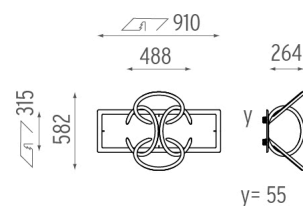

Wall Piercing 4x designed by Ron Gilad

Soft technology semi-recessed luminaire for ceiling or wall mounting. Available in white LED or RGB versions. Control gear not included.

- SA.5022.6.120 White
- SA.5022.6.180 Aluminium