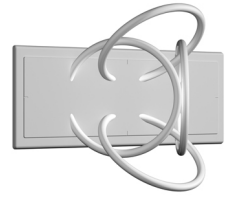

WALL PIERCING 4X

Lamps description	LED White 4 x 6,4W 416 lm 2700K CRI>90
Environment	Indoor
Notes	LED modules included. For power supply and dimming interface see LED drivers (downloads).

OPTICAL

Aiming	Fixed
Light distribution symmetry	Symmetric

ELECTRICAL

Control gear availability	Included
Transformer availability	Included
Transformer mounting	Remote
Transformer type	Electronic
Emergency	Without
Insulation class	Class III

Wall Piercing 4x designed by Ron Gilad

Soft technology semi-recessed luminaire for ceiling or wall mounting. Available in white LED or RGB versions. Control gear not included.

- SA.5022.5A120 White
- SA.5022.5A180 Aluminium

PHYSICAL

Weight (kg)	7
--------------------	---

2700 °K

Lamp type:

LED White

Wall Piercing 4x

designed by Ron Gilad

Soft technology semi-recessed luminaire for ceiling or wall mounting. Available in white LED or RGB versions. Control gear not included.

○ SA.5022.5A120 White