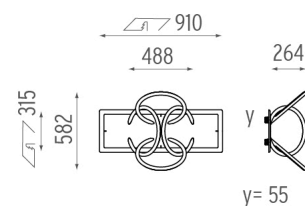

Wall Piercing 4x

designed by Ron Gilad

Soft technology semi-recessed luminaire for ceiling or wall mounting. Available in white LED or RGB versions. Control gear not included.

○ SA.5022.5A120 White

● SA.5022.5A180 Aluminium