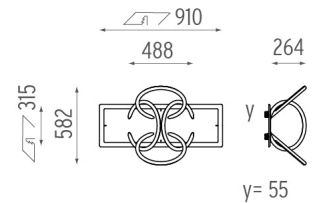

PHYSICAL

Weight (kg)	7