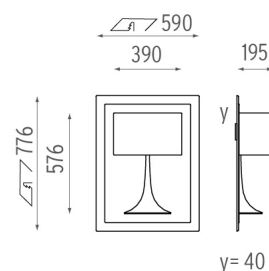

PHYSICAL

Weight (kg)	11
-------------	----

Soft Spun Fluorescent Small designed by Sebastian Wrong

Recessed luminaire for fluorescent lamp. Non-dimmable 220/240V ballasts included.

SA.5004.1 Raw

CERTIFICATIONS