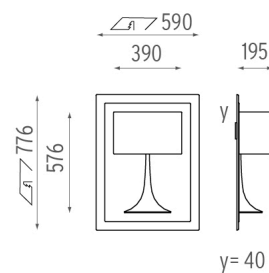

Soft Spun Fluorescent Small . Lamps

TC-L 18W 2G11

Lamp Watt:
18 W

Lamp category:
Compact fluorescent

Socket:
2G11

Lamp type:
TC-L

Soft Spun Fluorescent Small designed by Sebastian Wrong

Recessed luminaire for fluorescent lamp. Non-dimmable 220/240V ballasts included.

● SA.5004.1 Raw

CERTIFICATIONS