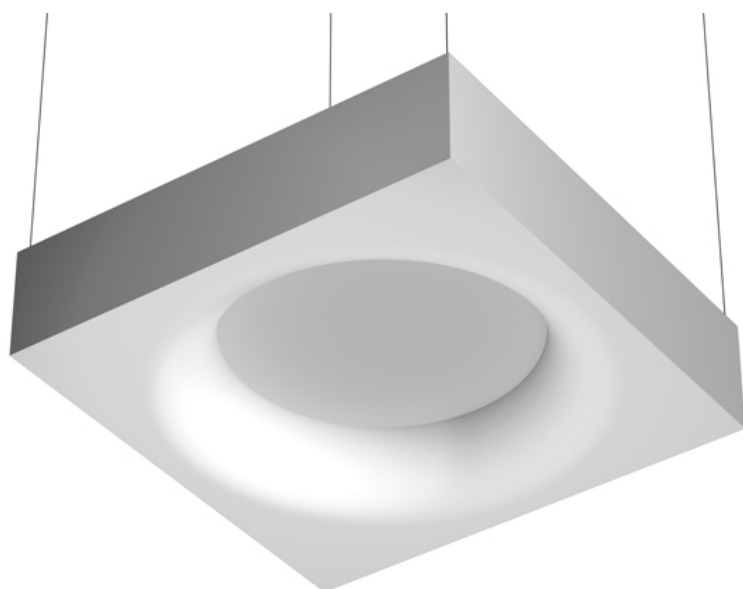

FLOS

USL 1000 DIMMABLE I-10V

Lamps description 4 x T5 FQ G5 39W 12400 lm
Environment Indoor

OPTICAL

Aiming Fixed

ELECTRICAL

Control gear availability Included
Control gear type Electronic dimmable I-10V
Emergency Without
Insulation class Class I

PHYSICAL

Weight (kg) 16,5

USL 1000 Dimmable I-10V designed by FLOS Soft Architecture

Indirect ceiling-mounted lighting system. Indirect lighting for linear fluorescent lamps. It permits installation of Flos architectural product. Suspension cable length 4 meters.

Lamp type:
T5 FQ

USL 1000 Dimmable I-10V designed by FLOS Soft Architecture

Indirect ceiling-mounted lighting system. Indirect lighting for linear fluorescent lamps. It permits installation of Flos architectural product. Suspension cable length 4 meters.