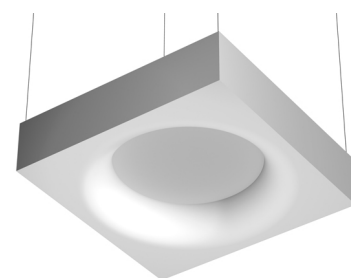

FLOS

USL 1000 DIMMABLE I-10V

Lamps description 4 x T5 FQ G5 39W 12400 lm
Environment Indoor

OPTICAL

Aiming Fixed

ELECTRICAL

Control gear availability Included
Control gear type Electronic dimmable I-10V
Emergency Without
Insulation class Class I

PHYSICAL

Weight (kg) 16,5

USL 1000 Dimmable I-10V designed by FLOS Soft Architecture

Indirect ceiling-mounted lighting system. Indirect lighting for linear fluorescent lamps. It permits installation of Flos architectural product. Suspension cable length 4 meters.

Lamp type:
T5 FQ

USL 1000 Dimmable I-10V designed by FLOS Soft Architecture

Indirect ceiling-mounted lighting system. Indirect lighting for linear fluorescent lamps. It permits installation of Flos architectural product. Suspension cable length 4 meters.