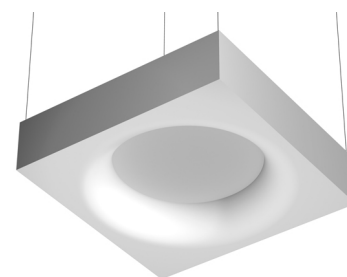

FLOS

USL 1000 DIMMABLE I-10V

Lamps description 4 x T5 FQ G5 39W 12400 lm
Environment Indoor

OPTICAL

Aiming Fixed

ELECTRICAL

Control gear availability Included
Control gear type Electronic dimmable I-10V
Emergency Without
Insulation class Class I

PHYSICAL

Weight (kg) 16,5

USL 1000 Dimmable I-10V designed by FLOS Soft Architecture

Indirect ceiling-mounted lighting system. Indirect lighting for linear fluorescent lamps. It permits installation of Flos architectural product. Suspension cable length 4 meters.

● SA.4001.4.21V Raw

CERTIFICATIONS

USL 1000 Dimmable I-10V . Lamps

FQ

T5 FQ 39W G5

Lamp Watt:
39 W

Lamp category:
Fluorescent tube

Socket:
G5

Lamp type:
T5 FQ

USL 1000 Dimmable I-10V designed by FLOS Soft Architecture

Indirect ceiling-mounted lighting system. Indirect lighting for linear fluorescent lamps. It permits installation of Flos architectural product. Suspension cable length 4 meters.