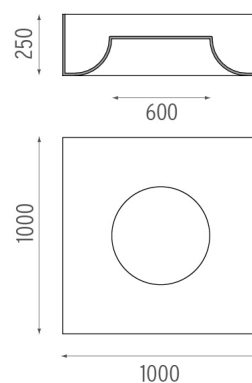

USL 1000 Dimmable I-10V designed by FLOS Soft Architecture

Indirect ceiling-mounted lighting system. Indirect lighting for linear fluorescent lamps. It permits installation of Flos architectural product. Suspension cable length 4 meters.

● SA.4001.4.21V Raw