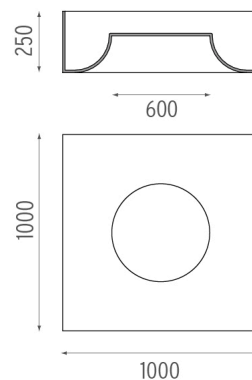

USL 1000 Dimmable I-10V designed by FLOS Soft Architecture

Indirect ceiling-mounted lighting system. Indirect lighting for linear fluorescent lamps. It permits installation of Flos architectural product. Suspension cable length 4 meters.

● SA.4001.4.21V Raw