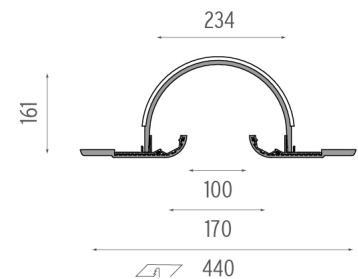

PHYSICAL

Height (mm)	3000
Weight (kg)	38/3m

Softprofile Deco Starck Large Column 3 m

designed by Philippe Starck

Soft technology wall or ceiling-mounted recessed luminaire. It permits the installation of LED modules on both sides. Lighting systems not included.

- SA.2343.1 Raw
- SA.2343.3.140 Gold Dome
- SA.2343.3.160 Silver Dome
- SA.2343.3.120 White Dome

CERTIFICATIONS

Softprofile Deco Starck Large Column 3 m . Accessories

Structural

● SA.2325.1

Endcap

Softprofile Deco Starck Large Column 3 m