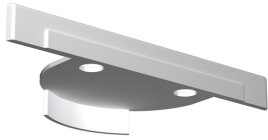

Softprofile Smooth Small Column 3 m . Accessories

Structural

● SA.2295.1

Endcap