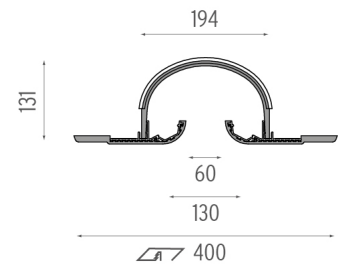

CERTIFICATIONS