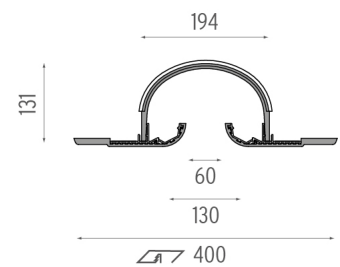

CERTIFICATIONS