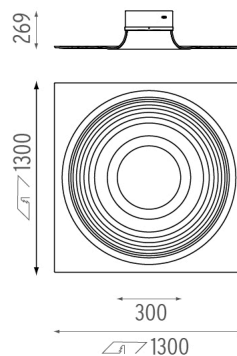

Teardrop Large designed by Calvi Brambilla

Recessed luminaire for fluorescent
lamp Non-dimmable ballasts
220-240V/50-60Hz included.

● SA.1041.1 Raw