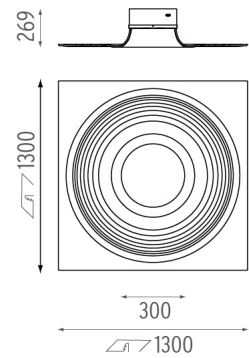

TEARDROP LARGE

Lamps description 4 x TC-L 2G11 18W
Environment Indoor

OPTICAL

Aiming Fixed
Light distribution symmetry Direct

ELECTRICAL

Control gear availability Included
Control gear type Electronic
Emergency Without
Insulation class Class I

PHYSICAL

Weight (kg) 22

Teardrop Large designed by Calvi Brambilla

Recessed luminaire for fluorescent lamp Non-dimmable ballasts 220-240V/50-60Hz included.

● SA.1041.1 Raw

CERTIFICATIONS

Teardrop Large . Lamps

TC-L 18W 2G11

Lamp Watt:
18 W

Lamp category:
Compact fluorescent

Socket:
2G11

Lamp type:
TC-L

Teardrop Large designed by Calvi Brambilla

Recessed luminaire for fluorescent
lamp Non-dimmable ballasts
220-240V/50-60Hz included.