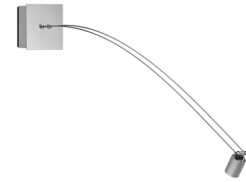

FLOS

LightLight® Mono-Shop Mono|Minitube Surface . Lamps

BU62
QR-CBC 25
Lamp Watt:
20 W
Lamp category:
Halogen low voltage
Socket:
GZ4
Lamp angle:
40 °
Color temperature (K):
3000 °K
Catalog reference:
BU62
Lamp type:
QR-CBC 25

BU68
QR-CBC 25
Lamp Watt:
35 W
Lamp category:
Halogen low voltage
Socket:
GZ4
Lamp angle:
44 °
Color temperature (K):
3000 °K
Catalog reference:
BU68
Lamp type:
QR-CBC 25

BU61
QR-CBC 25
Lamp Watt:
20 W
Lamp category:
Halogen low voltage
Socket:
GZ4
Lamp angle:
21 °
Color temperature (K):
3000 °K
Catalog reference:
BU61
Lamp type:
QR-CBC 25

BU64
QR-CBC 25
Lamp Watt:
35 W
Lamp category:
Halogen low voltage
Socket:
GZ4
Lamp angle:
24 °
Color temperature (K):
3000 °K
Catalog reference:
BU64
Lamp type:
QR-CBC 25

LightLight® Mono-Shop Mono|Minitube Surface

designed by Hans Buschfeld

Luminaire to be installed on wall or ceiling. Transformer included.

- BU26305A Anodised aluminium
- BU26305B Black
- BU26305P Polished aluminium

CERTIFICATIONS