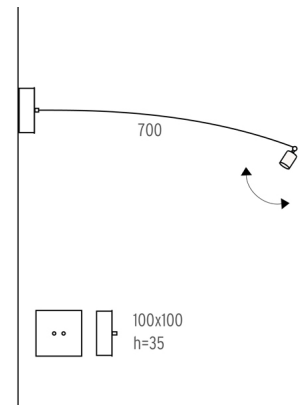

LightLight® Mono-Shop Mono|Minitube Surface

designed by Hans Buschfeld

Luminaire to be installed on wall or ceiling. Transformer included.

	BU26305A	Anodised aluminium
	BU26305B	Black
	BU26305P	Polished aluminium