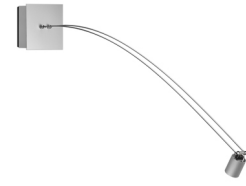

## LIGHTLIGHT® MONO-SHOP MONO|MINITUBE SURFACE

<b>Number of heads</b>	1
<b>Mounting</b>	LightLight® Mono
<b>Lamps description</b>	QR-CBC 25 clear/frosted GZ4 20/35W
<b>Voltage (V)</b>	12
<b>Environment</b>	Indoor

### OPTICAL

<b>Light controller description</b>	Bare lamps
<b>Aiming</b>	Directional
<b>Light distribution symmetry</b>	Symmetric
<b>Beam angle</b>	34°

### PHYSICAL

<b>Length of rod (mm)</b>	700
<b>Height (mm)</b>	49
<b>Spot diameter (mm)</b>	30
<b>Construction material</b>	Aluminium
<b>Weight (kg)</b>	0.35

### LightLight® Mono-Shop Mono|Minitube Surface

designed by Hans Buschfeld

Luminaire to be installed on wall or ceiling. Transformer included.

	BU26305A	Anodised aluminium
	BU26305B	Black
	BU26305P	Polished aluminium