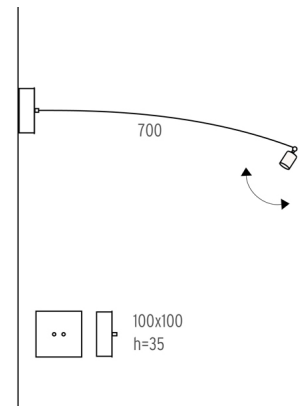

FLOS

LightLight® Mono-Shop Mono|Minitube Surface . Lamps

BU62
QR-CBC 25
Lamp Watt:
20 W
Lamp category:
Halogen low voltage
Socket:
GZ4
Lamp angle:
40 °
Color temperature (K):
3000 °K
Catalog reference:
BU62
Lamp type:
QR-CBC 25

BU68
QR-CBC 25
Lamp Watt:
35 W
Lamp category:
Halogen low voltage
Socket:
GZ4
Lamp angle:
44 °
Color temperature (K):
3000 °K
Catalog reference:
BU68
Lamp type:
QR-CBC 25

BU61
QR-CBC 25
Lamp Watt:
20 W
Lamp category:
Halogen low voltage
Socket:
GZ4
Lamp angle:
21 °
Color temperature (K):
3000 °K
Catalog reference:
BU61
Lamp type:
QR-CBC 25

BU64
QR-CBC 25
Lamp Watt:
35 W
Lamp category:
Halogen low voltage
Socket:
GZ4
Lamp angle:
24 °
Color temperature (K):
3000 °K
Catalog reference:
BU64
Lamp type:
QR-CBC 25

LightLight® Mono-Shop Mono|Minitube Surface

designed by Hans Buschfeld

Luminaire to be installed on wall or ceiling. Transformer included.

- BU26305A Anodised aluminium
- BU26305B Black
- BU26305P Polished aluminium