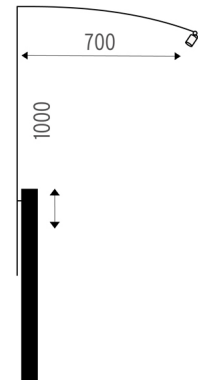

FLOS

LightLight® Wall-Poster|Minitube . Lamps

BU62
QR-CBC 25
Lamp Watt:
20 W
Lamp category:
Halogen low voltage
Socket:
GZ4
Lamp angle:
40 °
Color temperature (K):
3000 °K
Catalog reference:
BU62
Lamp type:
QR-CBC 25

BU68
QR-CBC 25
Lamp Watt:
35 W
Lamp category:
Halogen low voltage
Socket:
GZ4
Lamp angle:
44 °
Color temperature (K):
3000 °K
Catalog reference:
BU68
Lamp type:
QR-CBC 25

BU61
QR-CBC 25
Lamp Watt:
20 W
Lamp category:
Halogen low voltage
Socket:
GZ4
Lamp angle:
21 °
Color temperature (K):
3000 °K
Catalog reference:
BU61
Lamp type:
QR-CBC 25

BU64
QR-CBC 25
Lamp Watt:
35 W
Lamp category:
Halogen low voltage
Socket:
GZ4
Lamp angle:
24 °
Color temperature (K):
3000 °K
Catalog reference:
BU64
Lamp type:
QR-CBC 25

LightLight® Wall-Poster|Minitube designed by Hans Buschfeld

Picture luminaire to be installed on 12V wall track system. Track adapter and picture-hanging rod integrated.

- BU12205A Anodised aluminium
- BU12205B Black
- BU12205P Polished aluminium

CERTIFICATIONS