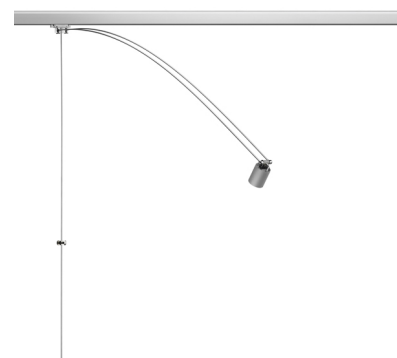

## LIGHTLIGHT® WALL-POSTER|MINITUBE

<b>Number of heads</b>	1
<b>Mounting</b>	LightLight® Wall
<b>Lamps description</b>	QR-CBC 25 clear/frosted GZ4 20/35W
<b>Voltage (V)</b>	12
<b>Environment</b>	Indoor

### OPTICAL

<b>Light controller description</b>	Bare lamps
<b>Aiming</b>	Directional
<b>Light distribution symmetry</b>	Symmetric
<b>Beam angle</b>	34°

### PHYSICAL

<b>Length of rod (mm)</b>	2300-2700
<b>Height (mm)</b>	49
<b>Spot diameter (mm)</b>	30
<b>Construction material</b>	Aluminium
<b>Weight (kg)</b>	0,07

**LightLight® Wall-Poster|Minitube**  
designed by Hans Buschfeld

Picture luminaire to be installed on 12V wall track system. Track adapter and picture-hanging rod integrated.

	BU12205A	Anodised aluminium
	BU12205B	Black
	BU12205P	Polished aluminium