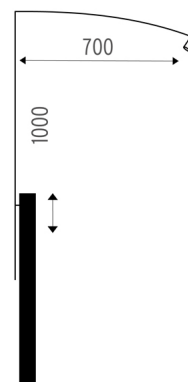

LIGHTLIGHT® WALL-POSTER|MINITUBE

Number of heads	1
Mounting	LightLight® Wall
Lamps description	QR-CBC 25 clear/frosted GZ4 20/35W
Voltage (V)	12
Environment	Indoor

OPTICAL

Light controller description	Bare lamps
Aiming	Directional
Light distribution symmetry	Symmetric
Beam angle	34°

ELECTRICAL

Transformer availability	Separate item
Transformer mounting	Remote
Emergency	Without
Insulation class	Class III

PHYSICAL

Length of rod (mm)	2300-2700
Height (mm)	49
Spot diameter (mm)	30
Construction material	Aluminium
Weight (kg)	0,07

Picture luminaire to be installed on 12V wall track system. Track adapter and picture-hanging rod integrated.

	BU12205A	Anodised aluminium
	BU12205B	Black
	BU12205P	Polished aluminium

CERTIFICATIONS