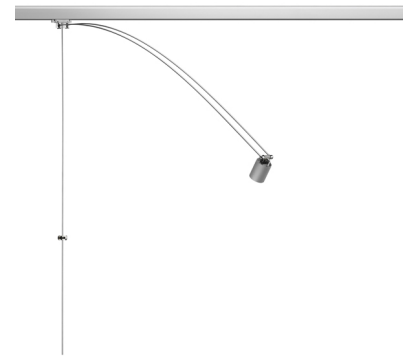

FLOS

LightLight® Wall-Poster|Minitube . Lamps

BU62
QR-CBC 25
Lamp Watt:
20 W
Lamp category:
Halogen low voltage
Socket:
GZ4
Lamp angle:
40 °
Color temperature (K):
3000 °K
Catalog reference:
BU62
Lamp type:
QR-CBC 25

BU68
QR-CBC 25
Lamp Watt:
35 W
Lamp category:
Halogen low voltage
Socket:
GZ4
Lamp angle:
44 °
Color temperature (K):
3000 °K
Catalog reference:
BU68
Lamp type:
QR-CBC 25

BU61
QR-CBC 25
Lamp Watt:
20 W
Lamp category:
Halogen low voltage
Socket:
GZ4
Lamp angle:
21 °
Color temperature (K):
3000 °K
Catalog reference:
BU61
Lamp type:
QR-CBC 25

BU64
QR-CBC 25
Lamp Watt:
35 W
Lamp category:
Halogen low voltage
Socket:
GZ4
Lamp angle:
24 °
Color temperature (K):
3000 °K
Catalog reference:
BU64
Lamp type:
QR-CBC 25

LightLight® Wall-Poster|Minitube designed by Hans Buschfeld

Picture luminaire to be installed on 12V wall track system. Track adapter and picture-hanging rod integrated.

- BU12205A Anodised aluminium
- BU12205B Black
- BU12205P Polished aluminium