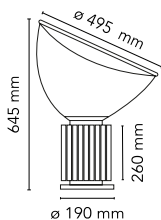

Taccia

by Achille & Pier Giacomo Castiglioni , 1962

Table lamp providing indirect and reflected light. Reflector in painted aluminium, gloss white on the outside and matt white on the inside.. Directionable diffuser in transparent mouth-blown glass. Body in matt black. silver anodized or bronze anodized aluminium. Base in nickel-plated metal. Electric cable of useful length 220 cm, with dimmer switch for ON/OFF and adjustment of the light flow between 10-100%. Plug-in power supply with interchangeable plugs.

Cord Length	2200 mm
Materials	Aluminum, Glass

Colors	<ul style="list-style-type: none">  F6602004 - Anodized silver  F6602030 - Black  F6602046 - Anodized bronze
--------	---