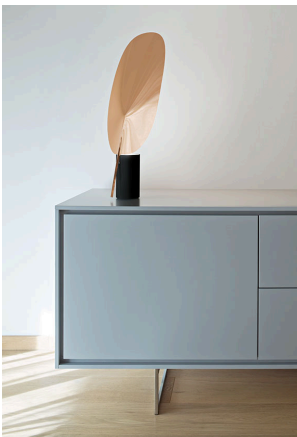

Serena

by Patricia Urquiola , 2015

Adjustable table lamp providing indirect and reflected light. Extruded aluminium heatsink, photoengraved black PC cut-off, photoengraved optical PMMA diffuser. Reflector in sheared and folded pre-anodized aluminium. Power cord length 200 cm, with dimmer switch that provides ON-OFF functions and 10-100% light adjustment. Plug-in power supply with interchangeable plugs

Mounting	Table
Environment	Indoor
Finish	Aluminum, Copper, Black
Weight	1,25 Kg
Light sources available	1 x LED 13W Dimmer 2700K CRI90 1100lm
Emergency	Without
Voltage	100-240/24V
Power	13W
Battery	No
Supply included	Yes

Materials Aluminum, Polycarbonate

Colors

- F6582015 - Copper
- F6582054 - Aluminum
- F6582030 - Black