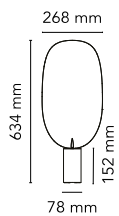

Serena

by Patricia Urquiola , 2015

Adjustable table lamp providing indirect and reflected light. Extruded aluminium heatsink, photoengraved black PC cut-off, photoengraved optical PMMA diffuser. Reflector in sheared and folded pre-anodized aluminium. Power cord length 200 cm, with dimmer switch that provides ON-OFF functions and 10-100% light adjustment. Plug-in power supply with interchangeable plugs

Mounting	Table
Environment	Indoor
Finish	Aluminum, Copper, Black
Weight	1,25 Kg
Light sources available	1 x LED 13W Dimmer 2700K CRI90 1100lm
Emergency	Without
Voltage	100-240/24V
Power	13W
Battery	No
Supply included	Yes