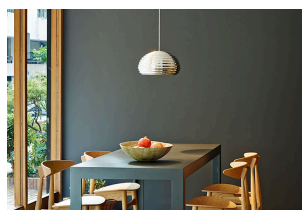

Splügen Bräu

by Achille & Pier Giacomo Castiglioni , 1961

Suspension fixture providing direct lighting. Polished and protected with transparent paint, spun aluminum reflector. Steel ceiling fitting, vacuum-formed ABS rose with gloss white finish.

Mounting	Pendant
Environment	Indoor
Finish	Polished aluminum
Weight	1.5 Kg
Light sources available	1 x LED E27 8W 2700K 560lm - RF25569
Emergency	Without
Voltage	220-250V
Power	MAX 70W
Battery	No
Supply included	Yes
Cord Length	2200 mm
Materials	Aluminum
Colors	 F6500000 - Polished aluminium