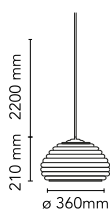

Mounting	Pendant
Environment	Indoor
Finish	Polished aluminum
Weight	1.5 Kg
Light sources available	1 x LED E27 8W 2700K 560lm - RF25569
Emergency	Without
Voltage	220-250V
Power	MAX 70W
Battery	No
Supply included	Yes
Cord Length	2200 mm
Materials	Aluminum
Colors	 F6500000 - Polished aluminium