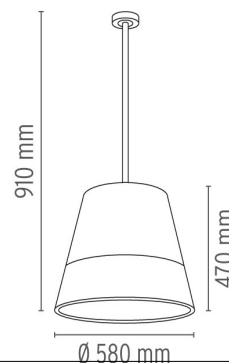

DIMENSIONS

CERTIFICATIONS