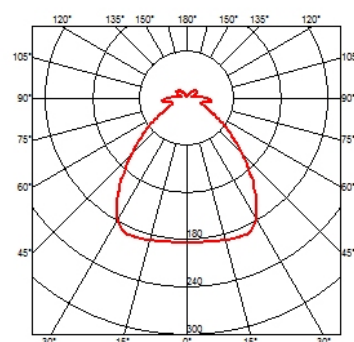

ROMEO OUTDOOR C3 PVC (91 CM)

Mounting	Ceiling surface
Lamps description	1 x 205W E27 HSGS or 1 LED 21W E27 2450lm 3000K
Environment	Outdoor
Finish	Green wall, Panama
Technical description	Suspension luminaire for outdoor use providing direct and diffused light. External diffuser obtained from braided colored PVC tubes, internal frame in polyester-painted phosphochromated aluminum tubes. Inner diffuser in opal-colored, vacuum-formed polycarbonate which is removable for bulb change without the use of tools. Diffuser support in anodized die-cast aluminum alloy, liquid grey painted. Die-cast aluminum alloy ceiling fitting with polished finish. Injection-molded polycarbonate (PC) cover rose. 316L stainless steel pole – polished. In order to obtain good weather resistance, all the painted details have undergone a "galvanization" with phosphochromate treatment for enhanced corrosion resistance.

Romeo Outdoor C3 Pvc (91 cm)
designed by Philippe Starck

Suspension luminaire for outdoor use providing direct and diffused light.

ELECTRICAL

Emergency	Without
Voltage (V)	220/240

	F6469022	Panama
	F6469041	Green wall

PHYSICAL

Construction material	Aluminum, Polycarbonate, PVC, Stainless steel
Weight (kg)	7.5

DIMENSIONS

CERTIFICATIONS

Romeo Outdoor C3 Pvc (91 cm) . Lamps

205W E27 HSGS

Lamp Watt:
205 W

Lamp category:
Halogen mains