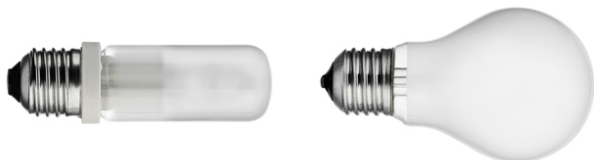

ROMEO OUTDOOR C3 PVC (91 CM)

Mounting	Ceiling surface
Lamps description	1 x 205W E27 HSGS or 1 LED 21W E27 2450lm 3000K
Environment	Outdoor
Finish	Green wall, Panama
Technical description	Suspension luminaire for outdoor use providing direct and diffused light. External diffuser obtained from braided colored PVC tubes, internal frame in polyester-painted phosphochromated aluminum tubes. Inner diffuser in opal-colored, vacuum-formed polycarbonate which is removable for bulb change without the use of tools. Diffuser support in anodized die-cast aluminum alloy, liquid grey painted. Die-cast aluminum alloy ceiling fitting with polished finish. Injection-molded polycarbonate (PC) cover rose. 316L stainless steel pole – polished. In order to obtain good weather resistance, all the painted details have undergone a "galvanization" with phosphochromate treatment for enhanced corrosion resistance.

Romeo Outdoor C3 Pvc (91 cm)
designed by Philippe Starck

Suspension luminaire for outdoor use providing direct and diffused light.

ELECTRICAL

Emergency	Without
Voltage (V)	220/240

	F6469022	Panama
	F6469041	Green wall

PHYSICAL

Construction material	Aluminum, Polycarbonate, PVC, Stainless steel
Weight (kg)	7.5

DIMENSIONS

CERTIFICATIONS

Romeo Outdoor C3 Pvc (91 cm) . Lamps

205W E27 HSGS

Lamp Watt:
205 W

Lamp category:
Halogen mains

Socket:
E27

Lamp type:
HSGS

LED 21W E27 2450lm

Lamp Watt:
21 W

Lamp category:
LED

Socket:
E27

Lamp type:
LED

Romeo Outdoor C3 Pvc (91 cm)