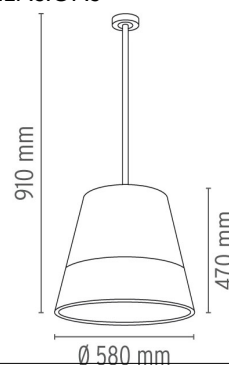

ROMEO OUTDOOR C3 PVC (91 CM)

Mounting	Ceiling surface
Lamps description	1 x 205W E27 HSGS or 1 LED 21W E27 2450lm 3000K
Environment	Outdoor
Finish	Green wall, Panama
Technical description	Suspension luminaire for outdoor use providing direct and diffused light. External diffuser obtained from braided colored PVC tubes, internal frame in polyester-painted phosphochromated aluminum tubes. Inner diffuser in opal-colored, vacuum-formed polycarbonate which is removable for bulb change without the use of tools. Diffuser support in anodized die-cast aluminum alloy, liquid grey painted. Die-cast aluminum alloy ceiling fitting with polished finish. Injection-molded polycarbonate (PC) cover rose. 316L stainless steel pole – polished. In order to obtain good weather resistance, all the painted details have undergone a "galvanization" with phosphochromate treatment for enhanced corrosion resistance.

Romeo Outdoor C3 Pvc (91 cm)
designed by Philippe Starck

Suspension luminaire for outdoor use providing direct and diffused light.

ELECTRICAL

Emergency	Without
Voltage (V)	220/240

	F6469022	Panama
	F6469041	Green wall

PHYSICAL

Construction material	Aluminum, Polycarbonate, PVC, Stainless steel
Weight (kg)	7.5

DIMENSIONS

CERTIFICATIONS

Romeo Outdoor C3 Pvc (91 cm) . Lamps

205W E27 HSGS

Lamp Watt:
205 W

Lamp category:
Halogen mains

Socket:
E27

Lamp type:
HSGS

LED 21W E27 2450lm

Lamp Watt:
21 W

Lamp category:
LED

Socket:
E27

Lamp type:
LED

Romeo Outdoor C3 Pvc (91 cm)