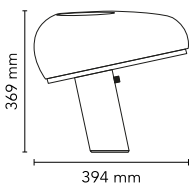

Mounting	Table
Environment	Indoor
Finish	Black
Weight	7.9 Kg
Light sources available	1 x HSGS E27 105W 2700K 1980lm - RF19769 1 x LED E27 8W 2700K 740lm - RF25323 1 x LED E27 8W 3000K 740lm - RF25317
Emergency	Without
Switching	ON-OFF dimmer with sensor located on marble base
Voltage	220-250V
Power	MAX 150W
Battery	No
Supply included	No
Materials	Marble, Metal
Colors	● F6381030 - Black