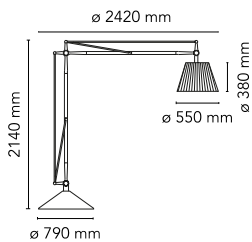

## SuperArchimoon

by Philippe Starck , 2000

Floor lamp providing direct and diffused light. Acid-etched hand-blown pressed borosilicate glass internal diffuser. Plissé cloth external diffuser. Sand-cast, aluminum diffuser support. Gray painted assembly composed of tubular aluminum arms and tie rods, stainless steel springs, and die-cast aluminum joints. Sand-cast aluminum base with gray painted spun aluminum cover. On the cable there is the electronic dimmer which allows the regulation of light brightness.

Mounting	Floor
Environment	Indoor
Finish	Fabric
Weight	91 Kg
Light sources available	1 x HSGS E27 205W 3000K Halolux Ceram.Eco 4200lm - RF19973 1 x LED E27 A65 21W 3000K 2452lm - RF26998
Emergency	Without
Switching	On the cable there is the electronic dimmer which allows the regulation of light brightness with a dial.
Voltage	220-240V
Power	MAX 250W
Battery	No
Supply included	Yes
Cord Length	1600 mm
Materials	Aluminum, Fabric, Glass, Steel
Colors	 F6366020 - Fabric