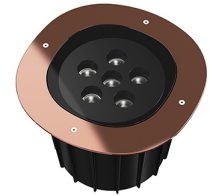

A-ROUND 315

Beam angle	25°
Mounting	Ground
Lamps description	Power Led: 42W - 3978 lm - 3000K/CRI 80 - 220-240V
Environment	Outdoor
Notes	We recommend using a connection system with a degree of protection greater than or equal to the degree of protection of the luminaire.

Technical description	External body made of stainless steel AISI 316L treated with the PVD process (Physical Vapour Deposition). Thanks to this innovative treatment, after the polishing or brushing process, according to the finishing choice, the surfaces of A-Round are coated with a thin film of metals such as zirconium and titanium which, combining with the steel at the molecular level, increase the resistance to both mechanical and to atmospheric agents, permitting the execution of elegant and durable finishings. The body of the luminaire is made of die-cast aluminum EN AB-47100 with low copper content, coated with two layers of paint with high resistance to corrosion. High-strength tempered clear glass, screen-printed to reduce glare. Driver for remote installation included, provided with M12 quick connector for watertight coupling. Installation requires a housing for flush mounting, to be ordered separately. It is necessary to provide an adequate level of gravel (> 300 mm) or a drain system to ensure drainage and avoid water stagnation. To ensure the sealing of the cable gland it is necessary to use flexible electric cables suitable for use in outdoor environments.
------------------------------	---

Flood lens. 6 units Kit

A-Round 315 .Accessories

Mounting

F4599000

Remote Housing

A-Round 315

designed by Piero Lissoni

Ground-recessed luminaire for outdoor use, walkable and trafficable, available in three sizes, with adjustable optics in various configurations. Integrated 220/240V power source. Remote housing required, to be ordered separately. Dimmable version on request.