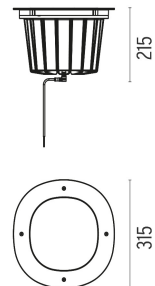

PHYSICAL

Aiming	Adjustable
Diameter (mm)	315
Number of heads	1

DIMENSIONS

CERTIFICATIONS

A-Round 315

designed by Piero Lissoni

Ground-recessed luminaire for outdoor use, walkable and trafficable, available in three sizes, with adjustable optics in various configurations. Integrated 220/240V power source. Remote housing required, to be ordered separately. Dimmable version on request.

-  F4592015 Polished copper
-  F4592046 Brushed bronze
-  F4592044 Brushed gold
-  F4592056 Brushed steel

DIMENSIONS

CERTIFICATIONS

A-Round 315 .Accessories

Optical

 F4557000

Honeycomb. 6 units Kit

 F4560000