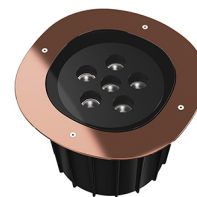

A-ROUND 315

Beam angle	25°
Mounting	Ground
Lamps description	Power Led: 42W - 3978 lm - 3000K/CRI 80 - 220-240V
Environment	Outdoor
Notes	We recommend using a connection system with a degree of protection greater than or equal to the degree of protection of the luminaire.

Technical description	External body made of stainless steel AISI 316L treated with the PVD process (Physical Vapour Deposition). Thanks to this innovative treatment, after the polishing or brushing process, according to the finishing choice, the surfaces of A-Round are coated with a thin film of metals such as zirconium and titanium which, combining with the steel at the molecular level, increase the resistance to both mechanical and to atmospheric agents, permitting the execution of elegant and durable finishings. The body of the luminaire is made of die-cast aluminum EN AB-47100 with low copper content, coated with two layers of paint with high resistance to corrosion. High-strength tempered clear glass, screen-printed to reduce glare. Driver for remote installation included, provided with M12 quick connector for watertight coupling. Installation requires a housing for flush mounting, to be ordered separately. It is necessary to provide an adequate level of gravel (> 300 mm) or a drain system to ensure drainage and avoid water stagnation. To ensure the sealing of the cable gland it is necessary to use flexible electric cables suitable for use in outdoor environments.
------------------------------	---

DIMENSIONS

CERTIFICATIONS

A-Round 315 . Lamps

Power LED

Lamp category:
LED

Socket:
Special base

Lamp type:
Power LED

A-Round 315