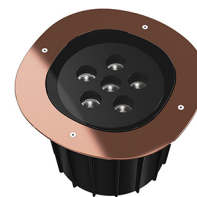

A-ROUND 315

Beam angle	25°
Mounting	Ground
Lamps description	Power Led: 42W - 3978 lm - 3000K/CRI 80 - 220-240V
Environment	Outdoor
Notes	We recommend using a connection system with a degree of protection greater than or equal to the degree of protection of the luminaire.

Technical description	External body made of stainless steel AISI 316L treated with the PVD process (Physical Vapour Deposition). Thanks to this innovative treatment, after the polishing or brushing process, according to the finishing choice, the surfaces of A-Round are coated with a thin film of metals such as zirconium and titanium which, combining with the steel at the molecular level, increase the resistance to both mechanical and to atmospheric agents, permitting the execution of elegant and durable finishings. The body of the luminaire is made of die-cast aluminum EN AB-47100 with low copper content, coated with two layers of paint with high resistance to corrosion. High-strength tempered clear glass, screen-printed to reduce glare. Driver for remote installation included, provided with M12 quick connector for watertight coupling. Installation requires a housing for flush mounting, to be ordered separately. It is necessary to provide an adequate level of gravel (> 300 mm) or a drain system to ensure drainage and avoid water stagnation. To ensure the sealing of the cable gland it is necessary to use flexible electric cables suitable for use in outdoor environments.
------------------------------	---

PHYSICAL

Aiming	Adjustable
Diameter (mm)	315
Number of heads	1

DIMENSIONS

CERTIFICATIONS

A-Round 315

designed by Piero Lissoni

Ground-recessed luminaire for outdoor use, walkable and trafficable, available in three sizes, with adjustable optics in various configurations. Integrated 220/240V power source. Remote housing required, to be ordered separately. Dimmable version on request.