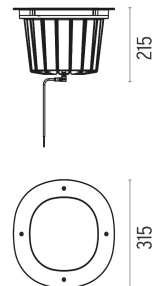

-  F4592015 Polished copper
-  F4592046 Brushed bronze
-  F4592044 Brushed gold
-  F4592056 Brushed steel

DIMENSIONS

CERTIFICATIONS

A-Round 315 .Accessories

Optical

 F4557000

Honeycomb. 6 units Kit

 F4560000

- F4592015 Polished copper
- F4592046 Brushed bronze
- F4592044 Brushed gold
- F4592056 Brushed steel

Electrical

F1206000

3/4 way terminal block 3 poles IP68
7-12 mm cables

F1205000

2 way terminal block 3 poles IP68
7-12 mm cables

DIMENSIONS

CERTIFICATIONS

A-Round 315 . Lamps

Power LED

Lamp category:
LED

Socket:
Special base

Lamp type:
Power LED

A-Round 315