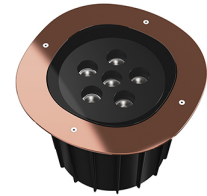

A-ROUND 315

Beam angle	25°
Mounting	Ground
Lamps description	Power Led: 42W - 3978 lm - 3000K/CRI 80 - 220-240V
Environment	Outdoor
Notes	We recommend using a connection system with a degree of protection greater than or equal to the degree of protection of the luminaire.

Technical description	External body made of stainless steel AISI 316L treated with the PVD process (Physical Vapour Deposition). Thanks to this innovative treatment, after the polishing or brushing process, according to the finishing choice, the surfaces of A-Round are coated with a thin film of metals such as zirconium and titanium which, combining with the steel at the molecular level, increase the resistance to both mechanical and to atmospheric agents, permitting the execution of elegant and durable finishings. The body of the luminaire is made of die-cast aluminum EN AB-47100 with low copper content, coated with two layers of paint with high resistance to corrosion. High-strength tempered clear glass, screen-printed to reduce glare. Driver for remote installation included, provided with M12 quick connector for watertight coupling. Installation requires a housing for flush mounting, to be ordered separately. It is necessary to provide an adequate level of gravel (> 300 mm) or a drain system to ensure drainage and avoid water stagnation. To ensure the sealing of the cable gland it is necessary to use flexible electric cables suitable for use in outdoor environments.
------------------------------	---

A-Round 315

designed by Piero Lissoni

Ground-recessed luminaire for outdoor use, walkable and trafficable, available in three sizes, with adjustable optics in various configurations. Integrated 220/240V power source. Remote housing required, to be ordered separately. Dimmable version on request.