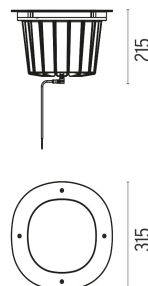

- F4592015 Polished copper
- F4592046 Brushed bronze
- F4592044 Brushed gold
- F4592056 Brushed steel

Electrical

F1206000

3/4 way terminal block 3 poles IP68
7-12 mm cables

F1205000

2 way terminal block 3 poles IP68
7-12 mm cables

DIMENSIONS

CERTIFICATIONS

A-Round 315 . Lamps

Power LED

Lamp category:
LED

Socket:
Special base

Lamp type:
Power LED

A-Round 315

-  F4592015 Polished copper
-  F4592046 Brushed bronze
-  F4592044 Brushed gold
-  F4592056 Brushed steel

DIMENSIONS

CERTIFICATIONS