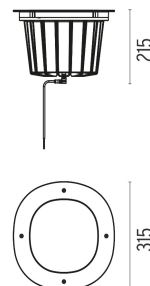

PHYSICAL

Aiming	Adjustable
Diameter (mm)	315
Number of heads	1

DIMENSIONS

CERTIFICATIONS

A-Round 315

designed by Piero Lissoni

Ground-recessed luminaire for outdoor use, walkable and trafficable, available in three sizes, with adjustable optics in various configurations. Integrated 220/240V power source. Remote housing required, to be ordered separately. Dimmable version on request.

-  F4592015 Polished copper
-  F4592046 Brushed bronze
-  F4592044 Brushed gold
-  F4592056 Brushed steel

DIMENSIONS

CERTIFICATIONS

A-Round 315 .Accessories

Optical

 F4557000

Honeycomb. 6 units Kit

 F4560000