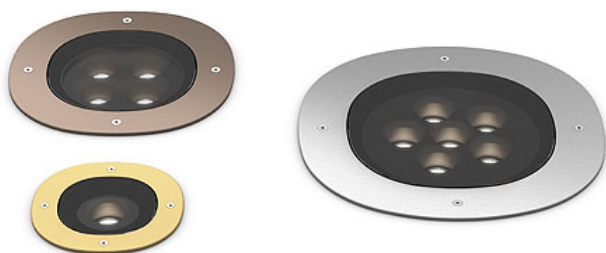

A-Round 240

designed by Piero Lissoni

Ground-recessed luminaire for outdoor use, walkable and trafficable, available in three sizes, with adjustable optics in various configurations. Integrated 220/240V power source. Remote housing required, to be ordered separately. Dimmable version on request.

- F4584015 Polished copper
- F4584046 Brushed bronze
- F4584044 Brushed gold
- F4584056 Brushed steel

DIMENSIONS

CERTIFICATIONS

A-Round 240 .Accessories

Optical

F4556000

Honeycomb. 4 units Kit

F4559000

Flood lens. 4 units Kit