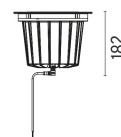

DIMENSIONS