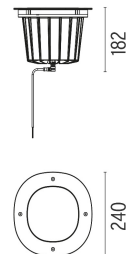

DIMENSIONS