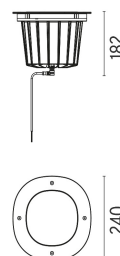

	F4580015	Polished copper
	F4580046	Brushed bronze
	F4580044	Brushed gold
	F4580056	Brushed steel

DIMENSIONS

CERTIFICATIONS

A-Round 240

designed by Piero Lissoni

Ground-recessed luminaire for outdoor use, walkable and trafficable, available in three sizes, with adjustable optics in various configurations. Integrated 220/240V power source. Remote housing required, to be ordered separately. Dimmable version on request.

-  F4580015 Polished copper
-  F4580046 Brushed bronze
-  F4580044 Brushed gold
-  F4580056 Brushed steel

DIMENSIONS

CERTIFICATIONS

A-Round 240 .Accessories

Optical

 F4556000

Honeycomb. 4 units Kit

 F4559000