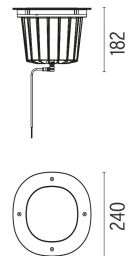

-  F4580015 Polished copper
-  F4580046 Brushed bronze
-  F4580044 Brushed gold
-  F4580056 Brushed steel

DIMENSIONS

CERTIFICATIONS

A-Round 240 .Accessories

Optical

 F4556000

Honeycomb. 4 units Kit

 F4559000

- F4580015 Polished copper
- F4580046 Brushed bronze
- F4580044 Brushed gold
- F4580056 Brushed steel

Electrical

F1206000

3/4 way terminal block 3 poles IP68
7-12 mm cables

F1205000

2 way terminal block 3 poles IP68
7-12 mm cables

DIMENSIONS

CERTIFICATIONS

A-Round 240 . Lamps

Power LED

Lamp category:
LED

Socket:
Special base

Lamp type:
Power LED

A-Round 240