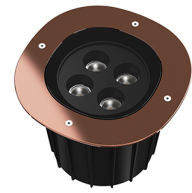

Technical description	External body made of stainless steel AISI 316L treated with the PVD process (Physical Vapour Deposition). Thanks to this innovative treatment, after the polishing or brushing process, according to the finishing choice, the surfaces of A-Round are coated with a thin film of metals such as zirconium and titanium which, combining with the steel at the molecular level, increase the resistance to both mechanical and to atmospheric agents, permitting the execution of elegant and durable finishings. The body of the luminaire is made of die-cast aluminum EN AB-47100 with low copper content, coated with two layers of paint with high resistance to corrosion. High-strength tempered clear glass, screen-printed to reduce glare. Driver for remote installation included, provided with M12 quick connector for watertight coupling. Installation requires a housing for flush mounting, to be ordered separately. It is necessary to provide an adequate level of gravel (> 300 mm) or a drain system to ensure drainage and avoid water stagnation. To ensure the sealing of the cable gland it is necessary to use flexible electric cables suitable for use in outdoor environments.

ELECTRICAL

Transformer type	Electronic
Transformer availability	Included
Transformer mounting	Integral
Emergency	Without
Voltage (V)	220/240

PHYSICAL

Aiming	Adjustable
Diameter (mm)	240
Number of heads	1