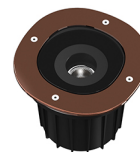

A-ROUND 150

Beam angle	50°
Mounting	Ground
Lamps description	Power Led: 8W - 715 lm - 4000K/CRI 80 - 220-240V
Environment	Outdoor
Notes	We recommend using a connection system with a degree of protection greater than or equal to the degree of protection of the luminaire.

Technical description	External body made of stainless steel AISI 316L treated with the PVD process (Physical Vapour Deposition). Thanks to this innovative treatment, after the polishing or brushing process, according to the finishing choice, the surfaces of A-Round are coated with a thin film of metals such as zirconium and titanium which, combining with the steel at the molecular level, increase the resistance to both mechanical and to atmospheric agents, permitting the execution of elegant and durable finishings. The body of the luminaire is made of die-cast aluminum EN AB-47100 with low copper content, coated with two layers of paint with high resistance to corrosion. High-strength tempered clear glass, screen-printed to reduce glare. Driver for remote installation included, provided with M12 quick connector for watertight coupling. Installation requires a housing for flush mounting, to be ordered separately. It is necessary to provide an adequate level of gravel (> 300 mm) or a drain system to ensure drainage and avoid water stagnation. To ensure the sealing of the cable gland it is necessary to use flexible electric cables suitable for use in outdoor environments.
------------------------------	---

PHYSICAL

Aiming	Adjustable
Diameter (mm)	150
Number of heads	1

DIMENSIONS

CERTIFICATIONS

A-Round 150

designed by Piero Lissoni

Ground-recessed luminaire for outdoor use, walkable and trafficable, available in three sizes, with adjustable optics in various configurations. Integrated 220/240V power source. Remote housing required, to be ordered separately. Dimmable version on request.