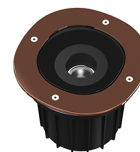

A-ROUND 150

Beam angle	50°
Mounting	Ground
Lamps description	Power Led: 8W - 715 lm - 4000K/CRI 80 - 220-240V
Environment	Outdoor
Notes	We recommend using a connection system with a degree of protection greater than or equal to the degree of protection of the luminaire.

Technical description	External body made of stainless steel AISI 316L treated with the PVD process (Physical Vapour Deposition). Thanks to this innovative treatment, after the polishing or brushing process, according to the finishing choice, the surfaces of A-Round are coated with a thin film of metals such as zirconium and titanium which, combining with the steel at the molecular level, increase the resistance to both mechanical and to atmospheric agents, permitting the execution of elegant and durable finishings. The body of the luminaire is made of die-cast aluminum EN AB-47100 with low copper content, coated with two layers of paint with high resistance to corrosion. High-strength tempered clear glass, screen-printed to reduce glare. Driver for remote installation included, provided with M12 quick connector for watertight coupling. Installation requires a housing for flush mounting, to be ordered separately. It is necessary to provide an adequate level of gravel (> 300 mm) or a drain system to ensure drainage and avoid water stagnation. To ensure the sealing of the cable gland it is necessary to use flexible electric cables suitable for use in outdoor environments.
------------------------------	---

- F4578015 Polished copper
- F4578046 Brushed bronze
- F4578044 Brushed gold
- F4578056 Brushed steel

DIMENSIONS

Electrical

○ F1206000

3/4 way terminal block 3 poles IP68
7-12 mm cables

○ F1205000

2 way terminal block 3 poles IP68
7-12 mm cables

CERTIFICATIONS

A-Round 150 . Lamps

Power LED

Lamp category:
LED

Socket:
Special base

Lamp type:
Power LED

A-Round 150

designed by Piero Lissoni