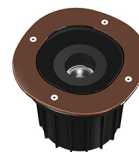

A-ROUND 150

Beam angle	50°
Mounting	Ground
Lamps description	Power Led: 8W - 715 lm - 4000K/CRI 80 - 220-240V
Environment	Outdoor
Notes	We recommend using a connection system with a degree of protection greater than or equal to the degree of protection of the luminaire.

Technical description	External body made of stainless steel AISI 316L treated with the PVD process (Physical Vapour Deposition). Thanks to this innovative treatment, after the polishing or brushing process, according to the finishing choice, the surfaces of A-Round are coated with a thin film of metals such as zirconium and titanium which, combining with the steel at the molecular level, increase the resistance to both mechanical and to atmospheric agents, permitting the execution of elegant and durable finishings. The body of the luminaire is made of die-cast aluminum EN AB-47100 with low copper content, coated with two layers of paint with high resistance to corrosion. High-strength tempered clear glass, screen-printed to reduce glare. Driver for remote installation included, provided with M12 quick connector for watertight coupling. Installation requires a housing for flush mounting, to be ordered separately. It is necessary to provide an adequate level of gravel (> 300 mm) or a drain system to ensure drainage and avoid water stagnation. To ensure the sealing of the cable gland it is necessary to use flexible electric cables suitable for use in outdoor environments.
------------------------------	---

PHYSICAL

Aiming	Adjustable
Diameter (mm)	150
Number of heads	1

DIMENSIONS

CERTIFICATIONS

A-Round 150

designed by Piero Lissoni

Ground-recessed luminaire for outdoor use, walkable and trafficable, available in three sizes, with adjustable optics in various configurations. Integrated 220/240V power source. Remote housing required, to be ordered separately. Dimmable version on request.