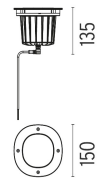

-  F4578015 Polished copper
-  F4578046 Brushed bronze
-  F4578044 Brushed gold
-  F4578056 Brushed steel

DIMENSIONS

CERTIFICATIONS

A-Round 150 .Accessories

Optical

 F4555000

Honeycomb. 1 unit Kit

 F4558000

- F4578015 Polished copper
- F4578046 Brushed bronze
- F4578044 Brushed gold
- F4578056 Brushed steel

DIMENSIONS

Electrical

○ F1206000

3/4 way terminal block 3 poles IP68
7-12 mm cables

○ F1205000

2 way terminal block 3 poles IP68
7-12 mm cables