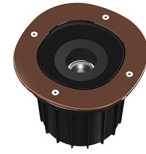

Technical description	External body made of stainless steel AISI 316L treated with the PVD process (Physical Vapour Deposition). Thanks to this innovative treatment, after the polishing or brushing process, according to the finishing choice, the surfaces of A-Round are coated with a thin film of metals such as zirconium and titanium which, combining with the steel at the molecular level, increase the resistance to both mechanical and to atmospheric agents, permitting the execution of elegant and durable finishings. The body of the luminaire is made of die-cast aluminum EN AB-47100 with low copper content, coated with two layers of paint with high resistance to corrosion. High-strength tempered clear glass, screen-printed to reduce glare. Driver for remote installation included, provided with M12 quick connector for watertight coupling. Installation requires a housing for flush mounting, to be ordered separately. It is necessary to provide an adequate level of gravel (> 300 mm) or a drain system to ensure drainage and avoid water stagnation. To ensure the sealing of the cable gland it is necessary to use flexible electric cables suitable for use in outdoor environments.
------------------------------	---

Flood lens. 1 unit Kit

A-Round I50 .Accessories

Mounting

○ F4597000

Remote Housing

A-Round I50

designed by Piero Lissoni

Ground-recessed luminaire for outdoor use, walkable and trafficable, available in three sizes, with adjustable optics in various configurations. Integrated 220/240V power source. Remote housing required, to be ordered separately. Dimmable version on request.

- F4578015 Polished copper
- F4578046 Brushed bronze
- F4578044 Brushed gold
- F4578056 Brushed steel

DIMENSIONS

Electrical

○ F1206000

3/4 way terminal block 3 poles IP68
7-12 mm cables

○ F1205000

2 way terminal block 3 poles IP68
7-12 mm cables