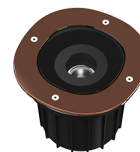

A-ROUND 150

Beam angle	50°
Mounting	Ground
Lamps description	Power Led: 8W - 663 lm - 3000K/CRI 80 - 220-240V
Environment	Outdoor
Notes	We recommend using a connection system with a degree of protection greater than or equal to the degree of protection of the luminaire.

Technical description	External body made of stainless steel AISI 316L treated with the PVD process (Physical Vapour Deposition). Thanks to this innovative treatment, after the polishing or brushing process, according to the finishing choice, the surfaces of A-Round are coated with a thin film of metals such as zirconium and titanium which, combining with the steel at the molecular level, increase the resistance to both mechanical and to atmospheric agents, permitting the execution of elegant and durable finishings. The body of the luminaire is made of die-cast aluminum EN AB-47100 with low copper content, coated with two layers of paint with high resistance to corrosion. High-strength tempered clear glass, screen-printed to reduce glare. Driver for remote installation included, provided with M12 quick connector for watertight coupling. Installation requires a housing for flush mounting, to be ordered separately. It is necessary to provide an adequate level of gravel (> 300 mm) or a drain system to ensure drainage and avoid water stagnation. To ensure the sealing of the cable gland it is necessary to use flexible electric cables suitable for use in outdoor environments.
------------------------------	---

PHYSICAL

Aiming	Adjustable
Diameter (mm)	150
Number of heads	1

DIMENSIONS

CERTIFICATIONS

A-Round I50

designed by Piero Lissoni

Ground-recessed luminaire for outdoor use, walkable and trafficable, available in three sizes, with adjustable optics in various configurations. Integrated 220/240V power source. Remote housing required, to be ordered separately. Dimmable version on request.