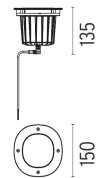

-  F4575015 Polished copper
-  F4575046 Brushed bronze
-  F4575044 Brushed gold
-  F4575056 Brushed steel

DIMENSIONS

CERTIFICATIONS

A-Round I50 .Accessories

Optical

 F4555000

Honeycomb. I unit Kit

 F4558000

- F4575015 Polished copper
- F4575046 Brushed bronze
- F4575044 Brushed gold
- F4575056 Brushed steel

DIMENSIONS

Electrical

○ F1206000

3/4 way terminal block 3 poles IP68
7-12 mm cables

○ F1205000

2 way terminal block 3 poles IP68
7-12 mm cables