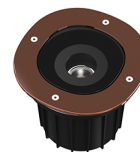

Technical description	External body made of stainless steel AISI 316L treated with the PVD process (Physical Vapour Deposition). Thanks to this innovative treatment, after the polishing or brushing process, according to the finishing choice, the surfaces of A-Round are coated with a thin film of metals such as zirconium and titanium which, combining with the steel at the molecular level, increase the resistance to both mechanical and to atmospheric agents, permitting the execution of elegant and durable finishings. The body of the luminaire is made of die-cast aluminum EN AB-47100 with low copper content, coated with two layers of paint with high resistance to corrosion. High-strength tempered clear glass, screen-printed to reduce glare. Driver for remote installation included, provided with M12 quick connector for watertight coupling. Installation requires a housing for flush mounting, to be ordered separately. It is necessary to provide an adequate level of gravel (> 300 mm) or a drain system to ensure drainage and avoid water stagnation. To ensure the sealing of the cable gland it is necessary to use flexible electric cables suitable for use in outdoor environments.
------------------------------	---

- F4575015 Polished copper
- F4575046 Brushed bronze
- F4575044 Brushed gold
- F4575056 Brushed steel

DIMENSIONS

Electrical

○ F1206000

3/4 way terminal block 3 poles IP68
7-12 mm cables

○ F1205000

2 way terminal block 3 poles IP68
7-12 mm cables

CERTIFICATIONS

A-Round 150 . Lamps

Power LED

Lamp category:
LED

Socket:
Special base

Lamp type:
Power LED

A-Round 150

designed by Piero Lissoni