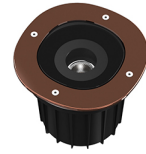

Technical description	External body made of stainless steel AISI 316L treated with the PVD process (Physical Vapour Deposition). Thanks to this innovative treatment, after the polishing or brushing process, according to the finishing choice, the surfaces of A-Round are coated with a thin film of metals such as zirconium and titanium which, combining with the steel at the molecular level, increase the resistance to both mechanical and to atmospheric agents, permitting the execution of elegant and durable finishings. The body of the luminaire is made of die-cast aluminum EN AB-47100 with low copper content, coated with two layers of paint with high resistance to corrosion. High-strength tempered clear glass, screen-printed to reduce glare. Driver for remote installation included, provided with M12 quick connector for watertight coupling. Installation requires a housing for flush mounting, to be ordered separately. It is necessary to provide an adequate level of gravel (> 300 mm) or a drain system to ensure drainage and avoid water stagnation. To ensure the sealing of the cable gland it is necessary to use flexible electric cables suitable for use in outdoor environments.
------------------------------	---

Flood lens. I unit Kit

A-Round I50 .Accessories

Mounting

○ F4597000

Remote Housing

A-Round I50

designed by Piero Lissoni

Ground-recessed luminaire for outdoor use, walkable and trafficable, available in three sizes, with adjustable optics in various configurations. Integrated 220/240V power source. Remote housing required, to be ordered separately. Dimmable version on request.

- F4575015 Polished copper
- F4575046 Brushed bronze
- F4575044 Brushed gold
- F4575056 Brushed steel

DIMENSIONS

Electrical

○ F1206000

3/4 way terminal block 3 poles IP68
7-12 mm cables

○ F1205000

2 way terminal block 3 poles IP68
7-12 mm cables