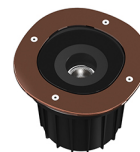

Technical description	External body made of stainless steel AISI 316L treated with the PVD process (Physical Vapour Deposition). Thanks to this innovative treatment, after the polishing or brushing process, according to the finishing choice, the surfaces of A-Round are coated with a thin film of metals such as zirconium and titanium which, combining with the steel at the molecular level, increase the resistance to both mechanical and to atmospheric agents, permitting the execution of elegant and durable finishings. The body of the luminaire is made of die-cast aluminum EN AB-47100 with low copper content, coated with two layers of paint with high resistance to corrosion. High-strength tempered clear glass, screen-printed to reduce glare. Driver for remote installation included, provided with M12 quick connector for watertight coupling. Installation requires a housing for flush mounting, to be ordered separately. It is necessary to provide an adequate level of gravel (> 300 mm) or a drain system to ensure drainage and avoid water stagnation. To ensure the sealing of the cable gland it is necessary to use flexible electric cables suitable for use in outdoor environments.
------------------------------	---

PHYSICAL

Aiming	Adjustable
Diameter (mm)	150
Number of heads	1

DIMENSIONS

CERTIFICATIONS

A-Round I50

designed by Piero Lissoni

Ground-recessed luminaire for outdoor use, walkable and trafficable, available in three sizes, with adjustable optics in various configurations. Integrated 220/240V power source. Remote housing required, to be ordered separately. Dimmable version on request.

-  F4575015 Polished copper
-  F4575046 Brushed bronze
-  F4575044 Brushed gold
-  F4575056 Brushed steel

DIMENSIONS

CERTIFICATIONS

A-Round I50 .Accessories

Optical

 F4555000

Honeycomb. I unit Kit

 F4558000