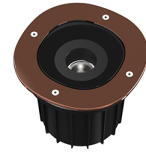

A-ROUND 150

Beam angle	25°
Mounting	Ground
Lamps description	Power Led: 8W - 663 lm - 3000K/CRI 80 - 220-240V
Environment	Outdoor
Notes	We recommend using a connection system with a degree of protection greater than or equal to the degree of protection of the luminaire.

Technical description	External body made of stainless steel AISI 316L treated with the PVD process (Physical Vapour Deposition). Thanks to this innovative treatment, after the polishing or brushing process, according to the finishing choice, the surfaces of A-Round are coated with a thin film of metals such as zirconium and titanium which, combining with the steel at the molecular level, increase the resistance to both mechanical and to atmospheric agents, permitting the execution of elegant and durable finishings. The body of the luminaire is made of die-cast aluminum EN AB-47100 with low copper content, coated with two layers of paint with high resistance to corrosion. High-strength tempered clear glass, screen-printed to reduce glare. Driver for remote installation included, provided with M12 quick connector for watertight coupling. Installation requires a housing for flush mounting, to be ordered separately. It is necessary to provide an adequate level of gravel (> 300 mm) or a drain system to ensure drainage and avoid water stagnation. To ensure the sealing of the cable gland it is necessary to use flexible electric cables suitable for use in outdoor environments.
------------------------------	---

Flood lens. I unit Kit

A-Round I50 .Accessories

Mounting

○ F4597000

Remote Housing

A-Round I50

designed by Piero Lissoni

Ground-recessed luminaire for outdoor use, walkable and trafficable, available in three sizes, with adjustable optics in various configurations. Integrated 220/240V power source. Remote housing required, to be ordered separately. Dimmable version on request.