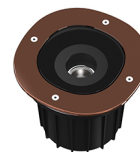

Technical description	External body made of stainless steel AISI 316L treated with the PVD process (Physical Vapour Deposition). Thanks to this innovative treatment, after the polishing or brushing process, according to the finishing choice, the surfaces of A-Round are coated with a thin film of metals such as zirconium and titanium which, combining with the steel at the molecular level, increase the resistance to both mechanical and to atmospheric agents, permitting the execution of elegant and durable finishings. The body of the luminaire is made of die-cast aluminum EN AB-47100 with low copper content, coated with two layers of paint with high resistance to corrosion. High-strength tempered clear glass, screen-printed to reduce glare. Driver for remote installation included, provided with M12 quick connector for watertight coupling. Installation requires a housing for flush mounting, to be ordered separately. It is necessary to provide an adequate level of gravel (> 300 mm) or a drain system to ensure drainage and avoid water stagnation. To ensure the sealing of the cable gland it is necessary to use flexible electric cables suitable for use in outdoor environments.
------------------------------	---

PHYSICAL

Aiming	Adjustable
Diameter (mm)	150
Number of heads	1

DIMENSIONS

CERTIFICATIONS

A-Round 150

designed by Piero Lissoni

Ground-recessed luminaire for outdoor use, walkable and trafficable, available in three sizes, with adjustable optics in various configurations. Integrated 220/240V power source. Remote housing required, to be ordered separately. Dimmable version on request.

-  F4574015 Polished copper
-  F4574046 Brushed bronze
-  F4574044 Brushed gold
-  F4574056 Brushed steel

DIMENSIONS

CERTIFICATIONS

A-Round 150 .Accessories

Optical

 F4555000

Honeycomb. I unit Kit

 F4558000