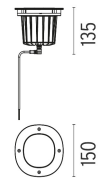

-  F4574015 Polished copper
-  F4574046 Brushed bronze
-  F4574044 Brushed gold
-  F4574056 Brushed steel

DIMENSIONS

CERTIFICATIONS

A-Round 150 .Accessories

Optical

 F4555000

Honeycomb. I unit Kit

 F4558000

- F4574015 Polished copper
- F4574046 Brushed bronze
- F4574044 Brushed gold
- F4574056 Brushed steel

DIMENSIONS

Electrical

○ F1206000

3/4 way terminal block 3 poles IP68
7-12 mm cables

○ F1205000

2 way terminal block 3 poles IP68
7-12 mm cables