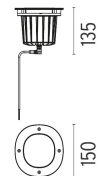

PHYSICAL

Aiming	Adjustable
Diameter (mm)	150
Number of heads	1

DIMENSIONS

CERTIFICATIONS

A-Round 150

designed by Piero Lissoni

Ground-recessed luminaire for outdoor use, walkable and trafficable, available in three sizes, with adjustable optics in various configurations. Integrated 220/240V power source. Remote housing required, to be ordered separately. Dimmable version on request.

- F4574015 Polished copper
- F4574046 Brushed bronze
- F4574044 Brushed gold
- F4574056 Brushed steel

DIMENSIONS

Electrical

○ F1206000

3/4 way terminal block 3 poles IP68
7-12 mm cables

○ F1205000

2 way terminal block 3 poles IP68
7-12 mm cables