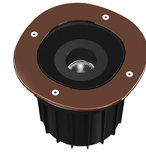

Technical description	External body made of stainless steel AISI 316L treated with the PVD process (Physical Vapour Deposition). Thanks to this innovative treatment, after the polishing or brushing process, according to the finishing choice, the surfaces of A-Round are coated with a thin film of metals such as zirconium and titanium which, combining with the steel at the molecular level, increase the resistance to both mechanical and to atmospheric agents, permitting the execution of elegant and durable finishings. The body of the luminaire is made of die-cast aluminum EN AB-47100 with low copper content, coated with two layers of paint with high resistance to corrosion. High-strength tempered clear glass, screen-printed to reduce glare. Driver for remote installation included, provided with M12 quick connector for watertight coupling. Installation requires a housing for flush mounting, to be ordered separately. It is necessary to provide an adequate level of gravel (> 300 mm) or a drain system to ensure drainage and avoid water stagnation. To ensure the sealing of the cable gland it is necessary to use flexible electric cables suitable for use in outdoor environments.
------------------------------	---

Flood lens. I unit Kit

A-Round I50 .Accessories

Mounting

○ F4597000

Remote Housing

A-Round I50

designed by Piero Lissoni

Ground-recessed luminaire for outdoor use, walkable and trafficable, available in three sizes, with adjustable optics in various configurations. Integrated 220/240V power source. Remote housing required, to be ordered separately. Dimmable version on request.

- F4574015 Polished copper
- F4574046 Brushed bronze
- F4574044 Brushed gold
- F4574056 Brushed steel

DIMENSIONS

Electrical

○ F1206000

3/4 way terminal block 3 poles IP68
7-12 mm cables

○ F1205000

2 way terminal block 3 poles IP68
7-12 mm cables