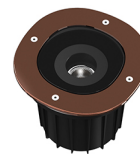

Technical description	External body made of stainless steel AISI 316L treated with the PVD process (Physical Vapour Deposition). Thanks to this innovative treatment, after the polishing or brushing process, according to the finishing choice, the surfaces of A-Round are coated with a thin film of metals such as zirconium and titanium which, combining with the steel at the molecular level, increase the resistance to both mechanical and to atmospheric agents, permitting the execution of elegant and durable finishings. The body of the luminaire is made of die-cast aluminum EN AB-47100 with low copper content, coated with two layers of paint with high resistance to corrosion. High-strength tempered clear glass, screen-printed to reduce glare. Driver for remote installation included, provided with M12 quick connector for watertight coupling. Installation requires a housing for flush mounting, to be ordered separately. It is necessary to provide an adequate level of gravel (> 300 mm) or a drain system to ensure drainage and avoid water stagnation. To ensure the sealing of the cable gland it is necessary to use flexible electric cables suitable for use in outdoor environments.
------------------------------	---

- F4574015 Polished copper
- F4574046 Brushed bronze
- F4574044 Brushed gold
- F4574056 Brushed steel

DIMENSIONS

Electrical

○ F1206000

3/4 way terminal block 3 poles IP68
7-12 mm cables

○ F1205000

2 way terminal block 3 poles IP68
7-12 mm cables

CERTIFICATIONS

A-Round 150 . Lamps

Power LED

Lamp category:
LED

Socket:
Special base

Lamp type:
Power LED

A-Round 150

designed by Piero Lissoni