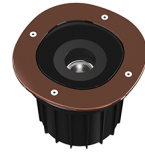

Technical description	External body made of stainless steel AISI 316L treated with the PVD process (Physical Vapour Deposition). Thanks to this innovative treatment, after the polishing or brushing process, according to the finishing choice, the surfaces of A-Round are coated with a thin film of metals such as zirconium and titanium which, combining with the steel at the molecular level, increase the resistance to both mechanical and to atmospheric agents, permitting the execution of elegant and durable finishings. The body of the luminaire is made of die-cast aluminum EN AB-47100 with low copper content, coated with two layers of paint with high resistance to corrosion. High-strength tempered clear glass, screen-printed to reduce glare. Driver for remote installation included, provided with M12 quick connector for watertight coupling. Installation requires a housing for flush mounting, to be ordered separately. It is necessary to provide an adequate level of gravel (> 300 mm) or a drain system to ensure drainage and avoid water stagnation. To ensure the sealing of the cable gland it is necessary to use flexible electric cables suitable for use in outdoor environments.
------------------------------	---

Flood lens. I unit Kit

A-Round I50 .Accessories

Mounting

○ F4597000

Remote Housing

A-Round I50

designed by Piero Lissoni

Ground-recessed luminaire for outdoor use, walkable and trafficable, available in three sizes, with adjustable optics in various configurations. Integrated 220/240V power source. Remote housing required, to be ordered separately. Dimmable version on request.

- F4573015 Polished copper
- F4573046 Brushed bronze
- F4573044 Brushed gold
- F4573056 Brushed steel

DIMENSIONS

Electrical

○ F1206000

3/4 way terminal block 3 poles IP68
7-12 mm cables

○ F1205000

2 way terminal block 3 poles IP68
7-12 mm cables