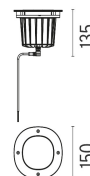

PHYSICAL

Aiming	Adjustable
Diameter (mm)	150
Number of heads	1

DIMENSIONS

CERTIFICATIONS

A-Round I50

designed by Piero Lissoni

Ground-recessed luminaire for outdoor use, walkable and trafficable, available in three sizes, with adjustable optics in various configurations. Integrated 220/240V power source. Remote housing required, to be ordered separately. Dimmable version on request.

-  F4573015 Polished copper
-  F4573046 Brushed bronze
-  F4573044 Brushed gold
-  F4573056 Brushed steel

DIMENSIONS

CERTIFICATIONS

A-Round I50 .Accessories

Optical

 F4555000

Honeycomb. I unit Kit

 F4558000

- F4573015 Polished copper
- F4573046 Brushed bronze
- F4573044 Brushed gold
- F4573056 Brushed steel

DIMENSIONS

Electrical

○ F1206000

3/4 way terminal block 3 poles IP68
7-12 mm cables

○ F1205000

2 way terminal block 3 poles IP68
7-12 mm cables