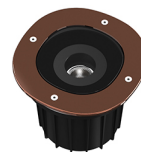

A-ROUND 150

Beam angle	10°
Mounting	Ground
Lamps description	Power Led: 8W - 663 lm - 3000K/CRI 80 - 220-240V
Environment	Outdoor
Notes	We recommend using a connection system with a degree of protection greater than or equal to the degree of protection of the luminaire.

PHYSICAL

Aiming	Adjustable
Diameter (mm)	150
Number of heads	1

DIMENSIONS

CERTIFICATIONS

A-Round I50

designed by Piero Lissoni

Ground-recessed luminaire for outdoor use, walkable and trafficable, available in three sizes, with adjustable optics in various configurations. Integrated 220/240V power source. Remote housing required, to be ordered separately. Dimmable version on request.

-  F4573015 Polished copper
-  F4573046 Brushed bronze
-  F4573044 Brushed gold
-  F4573056 Brushed steel

DIMENSIONS

CERTIFICATIONS

A-Round I50 .Accessories

Optical

 F4555000

Honeycomb. I unit Kit

 F4558000