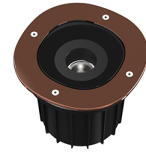

A-ROUND 150

Beam angle	10°
Mounting	Ground
Lamps description	Power Led: 8W - 663 lm - 3000K/CRI 80 - 220-240V
Environment	Outdoor
Notes	We recommend using a connection system with a degree of protection greater than or equal to the degree of protection of the luminaire.

Technical description	External body made of stainless steel AISI 316L treated with the PVD process (Physical Vapour Deposition). Thanks to this innovative treatment, after the polishing or brushing process, according to the finishing choice, the surfaces of A-Round are coated with a thin film of metals such as zirconium and titanium which, combining with the steel at the molecular level, increase the resistance to both mechanical and to atmospheric agents, permitting the execution of elegant and durable finishings. The body of the luminaire is made of die-cast aluminum EN AB-47100 with low copper content, coated with two layers of paint with high resistance to corrosion. High-strength tempered clear glass, screen-printed to reduce glare. Driver for remote installation included, provided with M12 quick connector for watertight coupling. Installation requires a housing for flush mounting, to be ordered separately. It is necessary to provide an adequate level of gravel (> 300 mm) or a drain system to ensure drainage and avoid water stagnation. To ensure the sealing of the cable gland it is necessary to use flexible electric cables suitable for use in outdoor environments.
------------------------------	---

PHYSICAL

Aiming	Adjustable
Diameter (mm)	150
Number of heads	1

DIMENSIONS

CERTIFICATIONS

A-Round I50

designed by Piero Lissoni

Ground-recessed luminaire for outdoor use, walkable and trafficable, available in three sizes, with adjustable optics in various configurations. Integrated 220/240V power source. Remote housing required, to be ordered separately. Dimmable version on request.