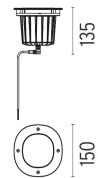

-  F4573015 Polished copper
-  F4573046 Brushed bronze
-  F4573044 Brushed gold
-  F4573056 Brushed steel

DIMENSIONS

CERTIFICATIONS

A-Round I50 .Accessories

Optical

 F4555000

Honeycomb. I unit Kit

 F4558000

- F4573015 Polished copper
- F4573046 Brushed bronze
- F4573044 Brushed gold
- F4573056 Brushed steel

DIMENSIONS

Electrical

○ F1206000

3/4 way terminal block 3 poles IP68
7-12 mm cables

○ F1205000

2 way terminal block 3 poles IP68
7-12 mm cables