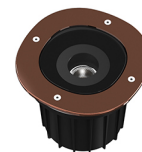

Technical description	External body made of stainless steel AISI 316L treated with the PVD process (Physical Vapour Deposition). Thanks to this innovative treatment, after the polishing or brushing process, according to the finishing choice, the surfaces of A-Round are coated with a thin film of metals such as zirconium and titanium which, combining with the steel at the molecular level, increase the resistance to both mechanical and to atmospheric agents, permitting the execution of elegant and durable finishings. The body of the luminaire is made of die-cast aluminum EN AB-47100 with low copper content, coated with two layers of paint with high resistance to corrosion. High-strength tempered clear glass, screen-printed to reduce glare. Driver for remote installation included, provided with M12 quick connector for watertight coupling. Installation requires a housing for flush mounting, to be ordered separately. It is necessary to provide an adequate level of gravel (> 300 mm) or a drain system to ensure drainage and avoid water stagnation. To ensure the sealing of the cable gland it is necessary to use flexible electric cables suitable for use in outdoor environments.
------------------------------	---

- F4573015 Polished copper
- F4573046 Brushed bronze
- F4573044 Brushed gold
- F4573056 Brushed steel

DIMENSIONS

Electrical

○ F1206000

3/4 way terminal block 3 poles IP68
7-12 mm cables

○ F1205000

2 way terminal block 3 poles IP68
7-12 mm cables

CERTIFICATIONS

A-Round 150 . Lamps

Power LED

Lamp category:
LED

Socket:
Special base

Lamp type:
Power LED

A-Round 150

designed by Piero Lissoni