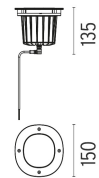

A-ROUND 150

Beam angle	10°
Mounting	Ground
Lamps description	Power Led: 8W - 663 lm - 3000K/CRI 80 - 220-240V
Environment	Outdoor
Notes	We recommend using a connection system with a degree of protection greater than or equal to the degree of protection of the luminaire.

	F4573015	Polished copper
	F4573046	Brushed bronze
	F4573044	Brushed gold
	F4573056	Brushed steel

ELECTRICAL

Transformer type	Electronic
Transformer availability	Included
Transformer mounting	Integral
Emergency	Without
Voltage (V)	220/240

PHYSICAL

Aiming	Adjustable
Diameter (mm)	150
Number of heads	1

DIMENSIONS

CERTIFICATIONS

A-Round I50

designed by Piero Lissoni

Ground-recessed luminaire for outdoor use, walkable and trafficable, available in three sizes, with adjustable optics in various configurations. Integrated 220/240V power source. Remote housing required, to be ordered separately. Dimmable version on request.