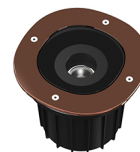

Technical description	External body made of stainless steel AISI 316L treated with the PVD process (Physical Vapour Deposition). Thanks to this innovative treatment, after the polishing or brushing process, according to the finishing choice, the surfaces of A-Round are coated with a thin film of metals such as zirconium and titanium which, combining with the steel at the molecular level, increase the resistance to both mechanical and to atmospheric agents, permitting the execution of elegant and durable finishings. The body of the luminaire is made of die-cast aluminum EN AB-47100 with low copper content, coated with two layers of paint with high resistance to corrosion. High-strength tempered clear glass, screen-printed to reduce glare. Driver for remote installation included, provided with M12 quick connector for watertight coupling. Installation requires a housing for flush mounting, to be ordered separately. It is necessary to provide an adequate level of gravel (> 300 mm) or a drain system to ensure drainage and avoid water stagnation. To ensure the sealing of the cable gland it is necessary to use flexible electric cables suitable for use in outdoor environments.
------------------------------	---

- F4570015 Polished copper
- F4570046 Brushed bronze
- F4570044 Brushed gold
- F4570056 Brushed steel

DIMENSIONS

Electrical

F1206000

3/4 way terminal block 3 poles IP68
7-12 mm cables

F1205000

2 way terminal block 3 poles IP68
7-12 mm cables

CERTIFICATIONS

A-Round 150 . Lamps

Power LED

Lamp category:
LED

Socket:
Special base

Lamp type:
Power LED

A-Round 150

designed by Piero Lissoni