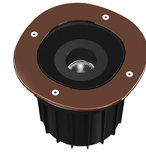

Technical description	External body made of stainless steel AISI 316L treated with the PVD process (Physical Vapour Deposition). Thanks to this innovative treatment, after the polishing or brushing process, according to the finishing choice, the surfaces of A-Round are coated with a thin film of metals such as zirconium and titanium which, combining with the steel at the molecular level, increase the resistance to both mechanical and to atmospheric agents, permitting the execution of elegant and durable finishings. The body of the luminaire is made of die-cast aluminum EN AB-47100 with low copper content, coated with two layers of paint with high resistance to corrosion. High-strength tempered clear glass, screen-printed to reduce glare. Driver for remote installation included, provided with M12 quick connector for watertight coupling. Installation requires a housing for flush mounting, to be ordered separately. It is necessary to provide an adequate level of gravel (> 300 mm) or a drain system to ensure drainage and avoid water stagnation. To ensure the sealing of the cable gland it is necessary to use flexible electric cables suitable for use in outdoor environments.
------------------------------	---

Flood lens. 1 unit Kit

A-Round I50 .Accessories

Mounting

F4597000

Remote Housing

A-Round I50

designed by Piero Lissoni

Ground-recessed luminaire for outdoor use, walkable and trafficable, available in three sizes, with adjustable optics in various configurations. Integrated 220/240V power source. Remote housing required, to be ordered separately. Dimmable version on request.

- F4570015 Polished copper
- F4570046 Brushed bronze
- F4570044 Brushed gold
- F4570056 Brushed steel

DIMENSIONS

Electrical

F1206000

3/4 way terminal block 3 poles IP68
7-12 mm cables

F1205000

2 way terminal block 3 poles IP68
7-12 mm cables