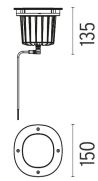

-  F4570015 Polished copper
-  F4570046 Brushed bronze
-  F4570044 Brushed gold
-  F4570056 Brushed steel

DIMENSIONS

CERTIFICATIONS

A-Round 150 .Accessories

Optical

 F4555000

Honeycomb. 1 unit Kit

 F4558000

Flood lens. 1 unit Kit

A-Round I50 .Accessories

Mounting

F4597000

Remote Housing

A-Round I50

designed by Piero Lissoni

Ground-recessed luminaire for outdoor use, walkable and trafficable, available in three sizes, with adjustable optics in various configurations. Integrated 220/240V power source. Remote housing required, to be ordered separately. Dimmable version on request.

- F4570015 Polished copper
- F4570046 Brushed bronze
- F4570044 Brushed gold
- F4570056 Brushed steel

DIMENSIONS

Electrical

F1206000

3/4 way terminal block 3 poles IP68
7-12 mm cables

F1205000

2 way terminal block 3 poles IP68
7-12 mm cables