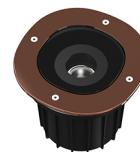

A-ROUND 150

Beam angle	10°
Mounting	Ground
Lamps description	Power Led: 8W - 572 lm - 2700K/CRI 80 - 220-240V
Environment	Outdoor
Notes	We recommend using a connection system with a degree of protection greater than or equal to the degree of protection of the luminaire.

Technical description	External body made of stainless steel AISI 316L treated with the PVD process (Physical Vapour Deposition). Thanks to this innovative treatment, after the polishing or brushing process, according to the finishing choice, the surfaces of A-Round are coated with a thin film of metals such as zirconium and titanium which, combining with the steel at the molecular level, increase the resistance to both mechanical and to atmospheric agents, permitting the execution of elegant and durable finishings. The body of the luminaire is made of die-cast aluminum EN AB-47100 with low copper content, coated with two layers of paint with high resistance to corrosion. High-strength tempered clear glass, screen-printed to reduce glare. Driver for remote installation included, provided with M12 quick connector for watertight coupling. Installation requires a housing for flush mounting, to be ordered separately. It is necessary to provide an adequate level of gravel (> 300 mm) or a drain system to ensure drainage and avoid water stagnation. To ensure the sealing of the cable gland it is necessary to use flexible electric cables suitable for use in outdoor environments.
------------------------------	---

Flood lens. 1 unit Kit

A-Round I50 .Accessories

Mounting

F4597000

Remote Housing

A-Round I50

designed by Piero Lissoni

Ground-recessed luminaire for outdoor use, walkable and trafficable, available in three sizes, with adjustable optics in various configurations. Integrated 220/240V power source. Remote housing required, to be ordered separately. Dimmable version on request.