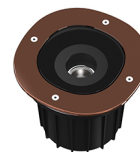

A-ROUND 150

Beam angle	10°
Mounting	Ground
Lamps description	Power Led: 8W - 572 lm - 2700K/CRI 80 - 220-240V
Environment	Outdoor
Notes	We recommend using a connection system with a degree of protection greater than or equal to the degree of protection of the luminaire.

Technical description	External body made of stainless steel AISI 316L treated with the PVD process (Physical Vapour Deposition). Thanks to this innovative treatment, after the polishing or brushing process, according to the finishing choice, the surfaces of A-Round are coated with a thin film of metals such as zirconium and titanium which, combining with the steel at the molecular level, increase the resistance to both mechanical and to atmospheric agents, permitting the execution of elegant and durable finishings. The body of the luminaire is made of die-cast aluminum EN AB-47100 with low copper content, coated with two layers of paint with high resistance to corrosion. High-strength tempered clear glass, screen-printed to reduce glare. Driver for remote installation included, provided with M12 quick connector for watertight coupling. Installation requires a housing for flush mounting, to be ordered separately. It is necessary to provide an adequate level of gravel (> 300 mm) or a drain system to ensure drainage and avoid water stagnation. To ensure the sealing of the cable gland it is necessary to use flexible electric cables suitable for use in outdoor environments.
------------------------------	---

PHYSICAL

Aiming	Adjustable
Diameter (mm)	150
Number of heads	1

DIMENSIONS

CERTIFICATIONS

A-Round 150

designed by Piero Lissoni

Ground-recessed luminaire for outdoor use, walkable and trafficable, available in three sizes, with adjustable optics in various configurations. Integrated 220/240V power source. Remote housing required, to be ordered separately. Dimmable version on request.