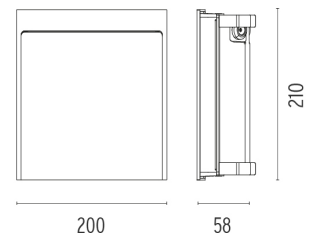

DIMENSIONS