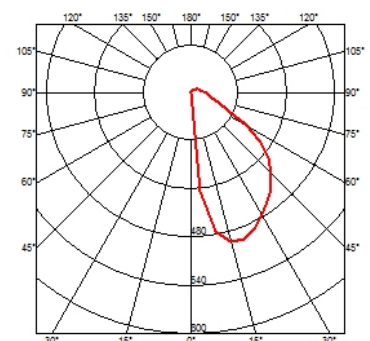

CERTIFICATIONS