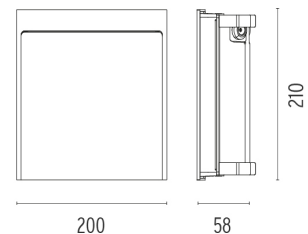

ELECTRICAL

Transformer type	Electronic
Transformer availability	Included
Transformer mounting	Integral
Emergency	Without
Voltage (V)	220/240

PHYSICAL

Aiming	Fixed
Weight (kg)	0,95
Number of heads	1

My Way 210x200

	F4356001	White
	F4356006	Grey
	F4356033	Anthracite
	F4356030	Black
	F4356018	Deep brown

DIMENSIONS

CERTIFICATIONS

MyWay 210x200

designed by Piero Lissoni

Luminaire for outdoor use for built-in installation on the wall with LED light source. Integrated 220/240V power source. Supplied with a double cable gland in plastic material for 7.5ϕ<math><9.5</math> mm section cables.