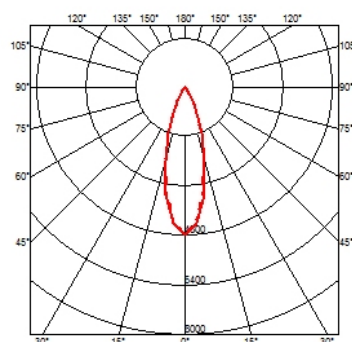

CERTIFICATIONS