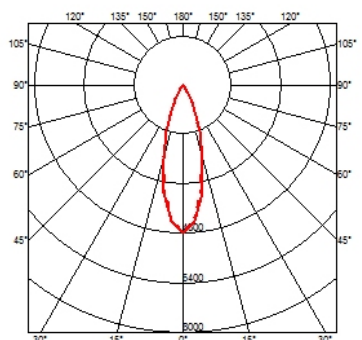

CERTIFICATIONS

Electrical

○ F1206000

3/4 way terminal block 3 poles IP68

7-12 mm cables

○ F1205000

2 way terminal block 3 poles IP68

7-12 mm cables