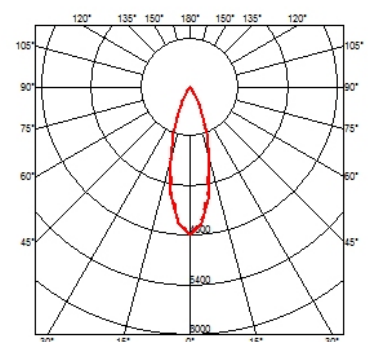

OUTGRAZE 35 L 1200 MM

Beam angle	31°
Mounting	Ceiling surface, Wall surface
Lamps description	Power Led: 30W - 2400 lm ≠ *FIXT 1782 lm - 2700K/CRI 80 - 48V (*FIXT lm = Medium Optic)
Environment	Indoor, Outdoor
Notes	We recommend using a connection system with a degree of protection greater than or equal to the degree of protection of the luminaire.

PHYSICAL

IK rating	07
Aiming	Fixed
Weight (kg)	2,90
Number of heads	1

DIMENSIONS

CERTIFICATIONS

Outgraze 35 L 1200 mm designed by FLOS Outdoor

Luminaire for outdoor use for installation on the wall or ceiling with LED light source. 48V power source not included. Driver for remote installation and installation brackets to be ordered separately. Dimmable PWM luminaires.