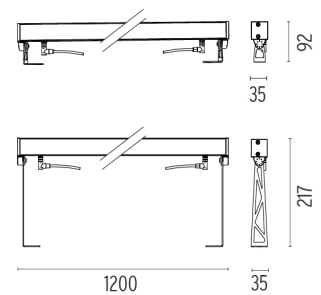

PHYSICAL

IK rating	07
Aiming	Fixed
Weight (kg)	2,90
Number of heads	1

DIMENSIONS

CERTIFICATIONS

Outgraze 35 L 1200 mm designed by FLOS Outdoor

Luminaire for outdoor use for installation on the wall or ceiling with LED light source. 48V power source not included. Driver for remote installation and installation brackets to be ordered separately. Dimmable PWM luminaires.

- F1203001
- F1203006
- F1203033
- F1203030
- F1203018

One pair of short rods L 80 mm.

DIMENSIONS

CERTIFICATIONS

Outgraze 35 L 1200 mm .Accessories

Power Supply

○ RF25746

Power supply 240W

Power supply 48V 240W / 110-240V single output DIN RAIL.

○ RF25753

Power supply 60W

Power supply 48V 60W / 110-240V IP67 Class I selv eq.

Outgraze 35 L 1200 mm

designed by FLOS Outdoor

Luminaire for outdoor use for installation on the wall or ceiling with LED light source. 48V power source not included. Driver for remote installation and installation brackets to be ordered separately. Dimmable PWM luminaires.

- F4285001 White
- F4285006 Grey
- F4285033 Anthracite
- F4285030 Black
- F4285018 Deep brown

DIMENSIONS

CERTIFICATIONS

Electrical

○ F1206000

3/4 way terminal block 3 poles IP68

7-12 mm cables

○ F1205000