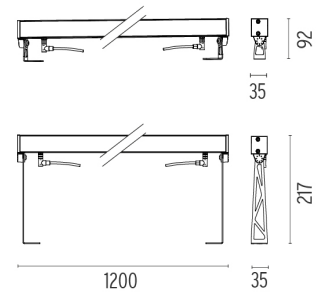

DIMENSIONS