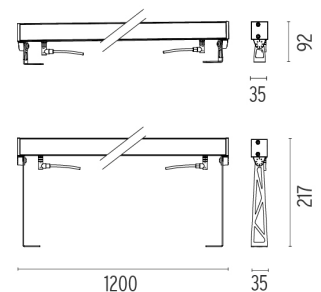

PHYSICAL

IK rating	07
Aiming	Fixed
Weight (kg)	2,90
Number of heads	1

DIMENSIONS

CERTIFICATIONS

Outgraze 35 L 1200 mm designed by FLOS Outdoor

Luminaire for outdoor use for installation on the wall or ceiling with LED light source. 48V power source not included. Driver for remote installation and installation brackets to be ordered separately. Dimmable PWM luminaires.

- F1203001
- F1203006
- F1203033
- F1203030
- F1203018

One pair of short rods L 80 mm.

DIMENSIONS

CERTIFICATIONS

Outgraze 35 L 1200 mm .Accessories

Power Supply

○ RF25746

Power supply 240W