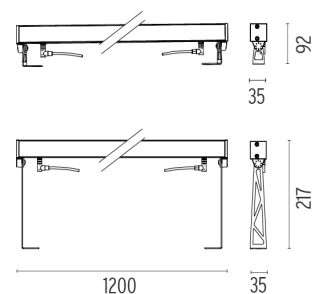

PHYSICAL

IK rating	07
Aiming	Fixed
Weight (kg)	2,90
Number of heads	1

DIMENSIONS

CERTIFICATIONS

Outgraze 35 L 1200 mm designed by FLOS Outdoor

Luminaire for outdoor use for installation on the wall or ceiling with LED light source. 48V power source not included. Driver for remote installation and installation brackets to be ordered separately. Dimmable PWM luminaires.

- F4285001 White
- F4285006 Grey
- F4285033 Anthracite
- F4285030 Black
- F4285018 Deep brown

Outgraze 35 L 1200 mm .Accessories

Structural

- F1204001
- F1204006
- F1204033
- F1204030
- F1204018

One pair of long rods L 200 mm.

- F1203001
- F1203006
- F1203033
- F1203030
- F1203018

One pair of short rods L 80 mm.

DIMENSIONS

CERTIFICATIONS

Outgraze 35 L 1200 mm .Accessories

Power Supply

○ RF25746

Power supply 240W