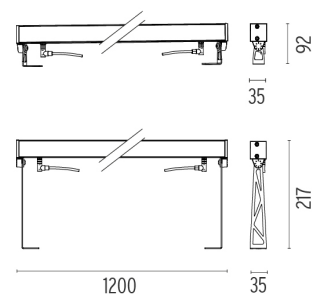

DIMENSIONS