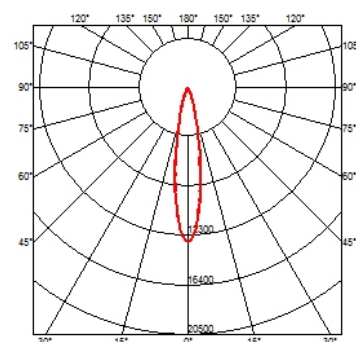

CERTIFICATIONS