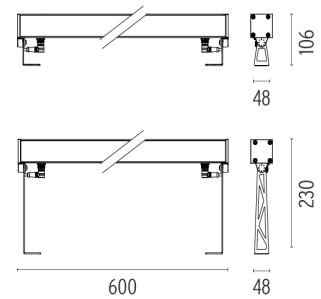

DIMENSIONS