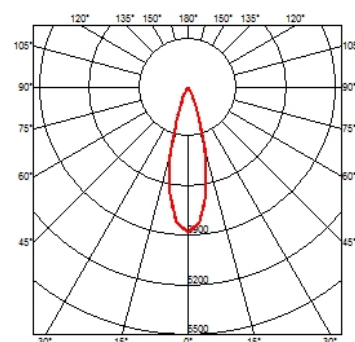

CERTIFICATIONS