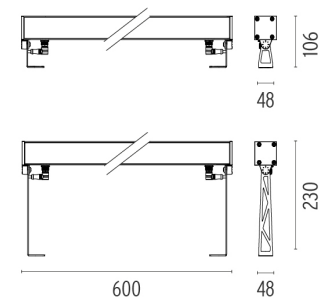

Technical description

Central body in extruded aluminum, end cap in die-cast aluminum. Optics made with constant pitch between the lenses to offer a homogeneous luminous flux even in case of multiple lamps installed in a continuous line. High resistance external coating applied with a double layer of epoxy powders in accordance with the QUALICOAT standard. The first layer of epoxy powder gives chemical and mechanical resistance, the second finishing layer of polyester powder ensures resistance to UV rays and atmospheric agents. The painted surfaces are treated with alkaline and acidic washes, then rinsed with demineralized water, subjected to a chemical conversion treatment to protect against oxidation. Diffuser in extra clear transparent glass, screen-printed and glued to ensure a watertight seal. The installation of the product requires use of steel brackets, to be ordered separately. Luminaire provided with a length of approximately 1500 mm of outgoing neoprene cable on one side. On request it is possible to provide luminaires with loop-through connection for multiple installation with continuity of line.

PHYSICAL

IK rating	06
Aiming	Fixed
Weight (kg)	2,55
Number of heads	1

DIMENSIONS

CERTIFICATIONS

Outgraze 48 L 600 mm designed by FLOS Outdoor

Luminaire for outdoor use for installation on the wall or ceiling with LED light source. Integrated 220/240V power source. Installation brackets, to be ordered separately. Dimmable version on request.

- F1203001
- F1203006
- F1203033
- F1203030
- F1203018

One pair of short rods L
80 mm.

DIMENSIONS

CERTIFICATIONS

FLOS

Outgraze 48 L 600 mm .Accessories

Electrical

○ F1206000

3/4 way terminal block 3 poles IP68

7-12 mm cables

○ F1205000

2 way terminal block 3 poles IP68

7-12 mm cables

Outgraze 48 L 600 mm . Lamps

Power LED

Lamp category: