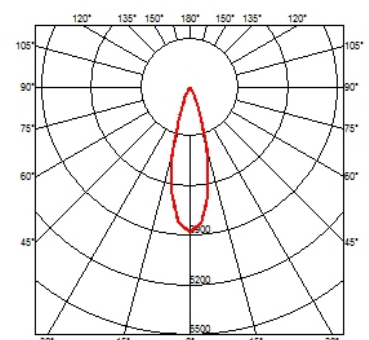

OUTGRAZE 48 L 600 MM

Beam angle	29°
Mounting	Ceiling surface, Wall surface
Lamps description	Power Led: 16W - 1440 lm ≠ *FIXT 1106 lm - 2700K/CRI 80 - 220-240V (*FIXT lm = Medium Optic)
Environment	Indoor, Outdoor
Notes	We recommend using a connection system with a degree of protection greater than or equal to the degree of protection of the luminaire.

PHYSICAL

IK rating	06
Aiming	Fixed
Weight (kg)	2,55
Number of heads	1

DIMENSIONS

CERTIFICATIONS

Outgraze 48 L 600 mm designed by FLOS Outdoor

Luminaire for outdoor use for installation on the wall or ceiling with LED light source. Integrated 220/240V power source. Installation brackets, to be ordered separately. Dimmable version on request.