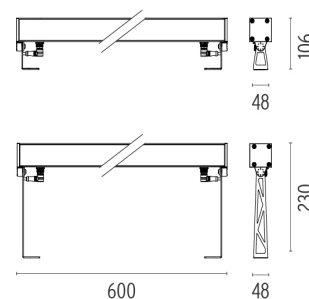

PHYSICAL

IK rating	06
Aiming	Fixed
Weight (kg)	2,55
Number of heads	1

DIMENSIONS

CERTIFICATIONS

Outgraze 48 L 600 mm designed by FLOS Outdoor

Luminaire for outdoor use for installation on the wall or ceiling with LED light source. Integrated 220/240V power source. Installation brackets, to be ordered separately. Dimmable version on request.

- F4271001 White
- F4271006 Grey
- F4271033 Anthracite
- F4271030 Black
- F4271018 Deep brown

Outgraze 48 L 600 mm .Accessories

Structural

- F1204001
- F1204006
- F1204033
- F1204030
- F1204018

One pair of long rods L
200 mm.

- F1203001
- F1203006
- F1203033
- F1203030
- F1203018

One pair of short rods L
80 mm.

DIMENSIONS

CERTIFICATIONS

FLOS

Outgraze 48 L 600 mm .Accessories

Electrical

○ F1206000

3/4 way terminal block 3 poles IP68

7-12 mm cables

○ F1205000

2 way terminal block 3 poles IP68

7-12 mm cables

Outgraze 48 L 600 mm . Lamps

Power LED

Lamp category: