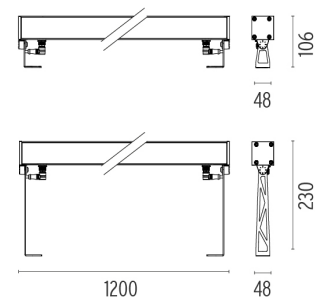

PHYSICAL

IK rating	06
Aiming	Fixed
Weight (kg)	4,31
Number of heads	1

DIMENSIONS

CERTIFICATIONS

Outgraze 48 L 1200 mm designed by FLOS Outdoor

Luminaire for outdoor use for installation on the wall or ceiling with LED light source. Integrated 220/240V power source. Installation brackets, to be ordered separately. Dimmable version on request.

- F1203001
- F1203006
- F1203033
- F1203030
- F1203018

One pair of short rods L 80 mm.

DIMENSIONS

CERTIFICATIONS

FLOS

Outgraze 48 L 1200 mm .Accessories

Electrical

○ F1206000