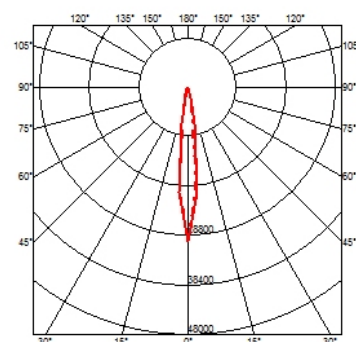

CERTIFICATIONS