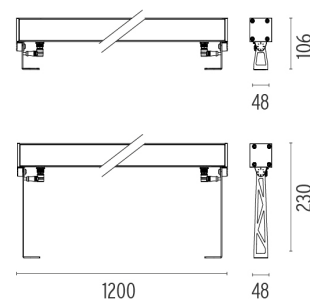

PHYSICAL

IK rating	06
Aiming	Fixed
Weight (kg)	4,31
Number of heads	1

DIMENSIONS

CERTIFICATIONS

Outgraze 48 L 1200 mm designed by FLOS Outdoor

Luminaire for outdoor use for installation on the wall or ceiling with LED light source. Integrated 220/240V power source. Installation brackets, to be ordered separately. Dimmable version on request.

- F4270001 White
- F4270006 Grey
- F4270033 Anthracite
- F4270030 Black
- F4270018 Deep brown

Outgraze 48 L 1200 mm .Accessories

Structural

- F1204001
- F1204006
- F1204033
- F1204030
- F1204018

One pair of long rods L 200 mm.

- F1203001
- F1203006
- F1203033
- F1203030
- F1203018

One pair of short rods L 80 mm.

DIMENSIONS

CERTIFICATIONS

FLOS

Outgraze 48 L 1200 mm .Accessories

Electrical

○ F1206000

3/4 way terminal block 3 poles IP68

7-12 mm cables

○ F1205000

2 way terminal block 3 poles IP68

7-12 mm cables

Outgraze 48 L 1200 mm . Lamps

Power LED

Lamp category:
LED