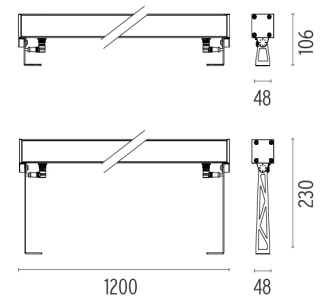

DIMENSIONS