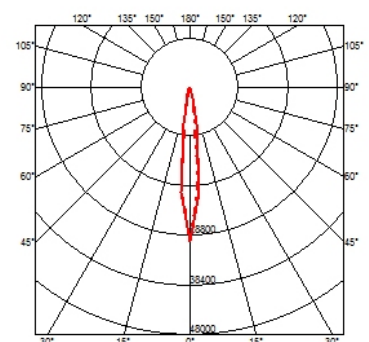

OUTGRAZE 48 L 1200 MM

Beam angle	14°
Mounting	Ceiling surface, Wall surface
Lamps description	Power Led: 32W - 2880 lm ≠ *FIXT 2212 lm - 2700K/CRI 80 - 220-240V (*FIXT lm = Medium Optic)
Environment	Indoor, Outdoor
Notes	We recommend using a connection system with a degree of protection greater than or equal to the degree of protection of the luminaire.

PHYSICAL

IK rating	06
Aiming	Fixed
Weight (kg)	4,31
Number of heads	1

DIMENSIONS

CERTIFICATIONS

Outgraze 48 L 1200 mm designed by FLOS Outdoor

Luminaire for outdoor use for installation on the wall or ceiling with LED light source. Integrated 220/240V power source. Installation brackets, to be ordered separately. Dimmable version on request.