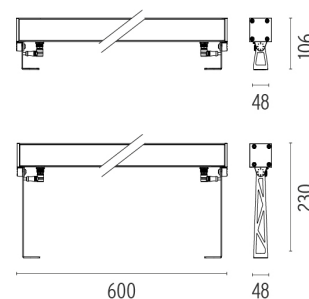

PHYSICAL

IK rating	06
Aiming	Fixed
Weight (kg)	2,55
Number of heads	1

DIMENSIONS

CERTIFICATIONS

Outgraze 48 L 600 mm designed by FLOS Outdoor

Luminaire for outdoor use for installation on the wall or ceiling with LED light source. Integrated 220/240V power source. Installation brackets, to be ordered separately. Dimmable version on request.

- F4268001 White
- F4268006 Grey
- F4268033 Anthracite
- F4268030 Black
- F4268018 Deep brown

DIMENSIONS

CERTIFICATIONS

Outgraze 48 L 600 mm .Accessories

Structural

- F1204001
- F1204006
- F1204033
- F1204030
- F1204018

One pair of long rods L
200 mm.

- F1203001
- F1203006
- F1203033
- F1203030
- F1203018

One pair of short rods L
80 mm.

FLOS

Outgraze 48 L 600 mm .Accessories

Electrical

○ F1206000

3/4 way terminal block 3 poles IP68

7-12 mm cables

○ F1205000

2 way terminal block 3 poles IP68

7-12 mm cables

Outgraze 48 L 600 mm . Lamps

Power LED

Lamp category:

LED