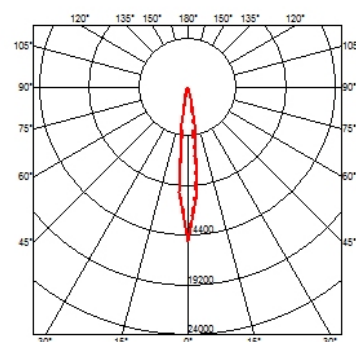

CERTIFICATIONS

Outgraze 48 L 600 mm .Accessories

Structural

- F1204001
- F1204006
- F1204033
- F1204030
- F1204018

One pair of long rods L
200 mm.

- F1203001
- F1203006
- F1203033
- F1203030
- F1203018

One pair of short rods L
80 mm.