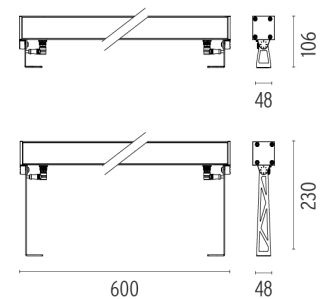

DIMENSIONS