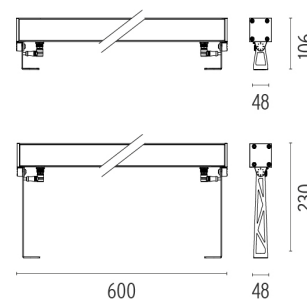

Technical description	Central body in extruded aluminum, end cap in die-cast aluminum. Optics made with constant pitch between the lenses to offer a homogeneous luminous flux even in case of multiple lamps installed in a continuous line. High resistance external coating applied with a double layer of epoxy powders in accordance with the QUALICOAT standard. The first layer of epoxy powder gives chemical and mechanical resistance, the second finishing layer of polyester powder ensures resistance to UV rays and atmospheric agents. The painted surfaces are treated with alkaline and acidic washes, then rinsed with demineralized water, subjected to a chemical conversion treatment to protect against oxidation. Diffuser in extra clear transparent glass, screen-printed and glued to ensure a watertight seal. The installation of the product requires use of steel brackets, to be ordered separately. Luminaire provided with a length of approximately 1500 mm of outgoing neoprene cable on one side. On request it is possible to provide luminaires with loop-through connection for multiple installation with continuity of line.
------------------------------	---

PHYSICAL

IK rating	06
Aiming	Fixed
Weight (kg)	2,55
Number of heads	1

DIMENSIONS

CERTIFICATIONS

Outgraze 48 L 600 mm designed by FLOS Outdoor

Luminaire for outdoor use for installation on the wall or ceiling with LED light source. Integrated 220/240V power source. Installation brackets, to be ordered separately. Dimmable version on request.

- F4268001 White
- F4268006 Grey
- F4268033 Anthracite
- F4268030 Black
- F4268018 Deep brown

DIMENSIONS

CERTIFICATIONS

Outgraze 48 L 600 mm .Accessories

Structural

- F1204001
- F1204006
- F1204033
- F1204030
- F1204018

One pair of long rods L
200 mm.

- F1203001
- F1203006
- F1203033
- F1203030
- F1203018

One pair of short rods L
80 mm.

FLOS

Outgraze 48 L 600 mm .Accessories

Electrical

○ F1206000

3/4 way terminal block 3 poles IP68