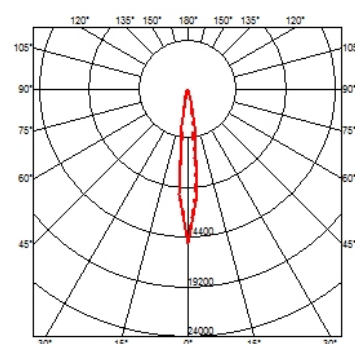

OUTGRAZE 48 L 600 MM

Beam angle	14°
Mounting	Ceiling surface, Wall surface
Lamps description	Power Led: 16W - 1440 lm ≠ *FIXT 1106 lm - 2700K/CRI 80 - 220-240V (*FIXT lm = Medium Optic)
Environment	Indoor, Outdoor
Notes	We recommend using a connection system with a degree of protection greater than or equal to the degree of protection of the luminaire.

PHYSICAL

IK rating	06
Aiming	Fixed
Weight (kg)	2,55
Number of heads	1

DIMENSIONS

CERTIFICATIONS

Outgraze 48 L 600 mm designed by FLOS Outdoor

Luminaire for outdoor use for installation on the wall or ceiling with LED light source. Integrated 220/240V power source. Installation brackets, to be ordered separately. Dimmable version on request.