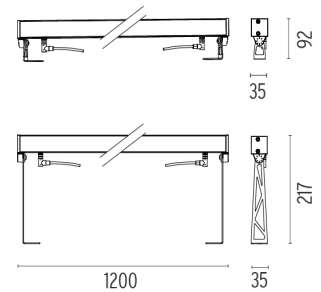

PHYSICAL

IK rating	07
Aiming	Fixed
Weight (kg)	2,90
Number of heads	1

DIMENSIONS

CERTIFICATIONS

Outgraze 35 L 1200 mm designed by FLOS Outdoor

Luminaire for outdoor use for installation on the wall or ceiling with LED light source. 48V power source not included. Driver for remote installation and installation brackets to be ordered separately. Dimmable PWM luminaires.

- F1203001
- F1203006
- F1203033
- F1203030
- F1203018

One pair of short rods L 80 mm.

DIMENSIONS

CERTIFICATIONS

Outgraze 35 L I200 mm .Accessories

Power Supply

○ RF25746

Power supply 240W

Power supply 48V 240W / 110-240V single output DIN RAIL.

○ RF25753

Power supply 60W

Power supply 48V 60W / 110-240V IP67 Class I selv eq.

Outgraze 35 L I200 mm

designed by FLOS Outdoor

Luminaire for outdoor use for installation on the wall or ceiling with LED light source. 48V power source not included. Driver for remote installation and installation brackets to be ordered separately. Dimmable PWM luminaires.

- F4266001 White
- F4266006 Grey
- F4266033 Anthracite
- F4266030 Black
- F4266018 Deep brown

DIMENSIONS

CERTIFICATIONS

Electrical

○ F1206000

3/4 way terminal block 3 poles IP68
7-12 mm cables

○ F1205000

2 way terminal block 3 poles IP68
7-12 mm cables