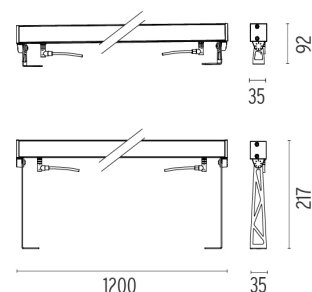

Technical description

Central body in extruded aluminum, end cap in die-cast aluminum. Optics made with constant pitch between the lenses to offer a homogeneous luminous flux even in case of multiple lamps installed in a continuous line. High resistance external coating applied with a double layer of epoxy powders in accordance with the QUALICOAT standard. The first layer of epoxy powder gives chemical and mechanical resistance, the second finishing layer of polyester powder ensures resistance to UV rays and atmospheric agents. The painted surfaces are treated with alkaline and acidic washes, then rinsed with demineralized water, subjected to a chemical conversion treatment to protect against oxidation. Diffuser in extra clear transparent glass, screen-printed and glued to ensure a watertight seal. The installation of the product requires use of steel brackets, to be ordered separately. Luminaire provided with a length of approximately 1500 mm of outgoing neoprene cable on one side. On request it is possible to provide luminaires with loop-through connection for multiple installation with continuity of line.

PHYSICAL

IK rating	07
Aiming	Fixed
Weight (kg)	2,90
Number of heads	1

DIMENSIONS

CERTIFICATIONS

Outgraze 35 L 1200 mm designed by FLOS Outdoor

Luminaire for outdoor use for installation on the wall or ceiling with LED light source. 48V power source not included. Driver for remote installation and installation brackets to be ordered separately. Dimmable PWM luminaires.

- F1203001
- F1203006
- F1203033
- F1203030
- F1203018

One pair of short rods L 80 mm.

DIMENSIONS

CERTIFICATIONS

Outgraze 35 L I200 mm .Accessories

Power Supply

○ RF25746

Power supply 240W