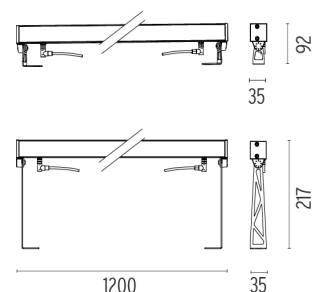

PHYSICAL

IK rating	07
Aiming	Fixed
Weight (kg)	2,90
Number of heads	1

DIMENSIONS

CERTIFICATIONS

Outgraze 35 L 1200 mm designed by FLOS Outdoor

Luminaire for outdoor use for installation on the wall or ceiling with LED light source. 48V power source not included. Driver for remote installation and installation brackets to be ordered separately. Dimmable PWM luminaires.

- F4266001 White
- F4266006 Grey
- F4266033 Anthracite
- F4266030 Black
- F4266018 Deep brown

Outgraze 35 L 1200 mm .Accessories

Structural

- F1204001
- F1204006
- F1204033
- F1204030
- F1204018

One pair of long rods L 200 mm.

- F1203001
- F1203006
- F1203033
- F1203030
- F1203018

One pair of short rods L 80 mm.

DIMENSIONS

CERTIFICATIONS

Outgraze 35 L I200 mm .Accessories

Power Supply

○ RF25746

Power supply 240W