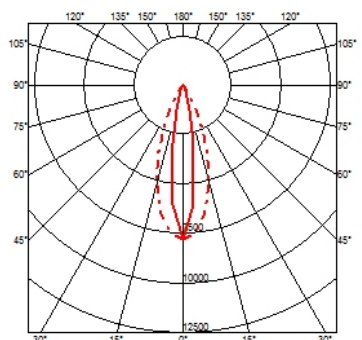

CERTIFICATIONS

Electrical

○ F1206000

3/4 way terminal block 3 poles IP68
7-12 mm cables

○ F1205000

2 way terminal block 3 poles IP68
7-12 mm cables