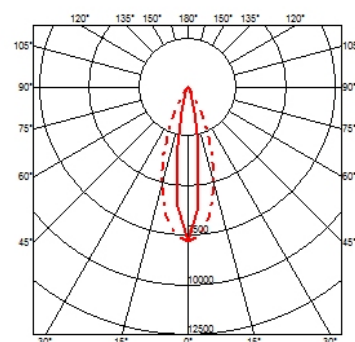

CERTIFICATIONS