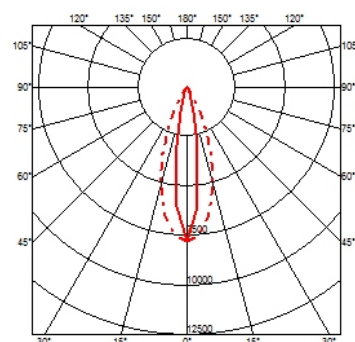

OUTGRAZE 35 L 1200 MM

Beam angle	17°
Mounting	Ceiling surface, Wall surface
Lamps description	Power Led: 30W - 2600 lm ≠ *FIXT 1931 lm - 3000K/CRI 80 - 48V (*FIXT lm = Medium Optic)
Environment	Indoor, Outdoor
Notes	We recommend using a connection system with a degree of protection greater than or equal to the degree of protection of the luminaire.

PHYSICAL

IK rating	07
Aiming	Fixed
Weight (kg)	2,90
Number of heads	1

DIMENSIONS

CERTIFICATIONS

Outgraze 35 L 1200 mm designed by FLOS Outdoor

Luminaire for outdoor use for installation on the wall or ceiling with LED light source. 48V power source not included. Driver for remote installation and installation brackets to be ordered separately. Dimmable PWM luminaires.