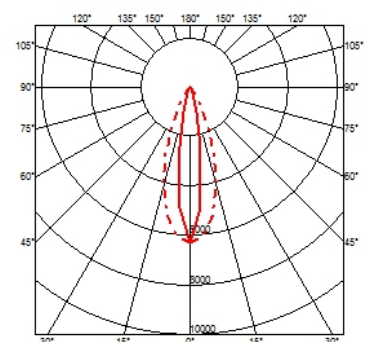

OUTGRAZE 35 L 900 MM

Beam angle	17°
Mounting	Ceiling surface, Wall surface
Lamps description	Power Led: 23W - 2100 lm ≠ *FIXT 1559 lm - 4000K/CRI 80 - 48V (*FIXT lm = Medium Optic)
Environment	Indoor, Outdoor
Notes	We recommend using a connection system with a degree of protection greater than or equal to the degree of protection of the luminaire.

PHYSICAL

IK rating	07
Aiming	Fixed
Weight (kg)	2.32
Number of heads	1

DIMENSIONS

CERTIFICATIONS

Outgraze 35 L 900 mm

designed by FLOS Outdoor

Luminaire for outdoor use for installation on the wall or ceiling with LED light source. 48V power source not included. Driver for remote installation and installation brackets to be ordered separately. Dimmable PWM luminaires.