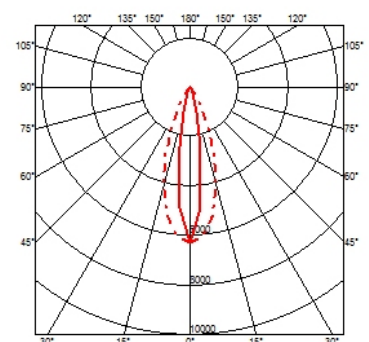

7-12 mm cables

DIMENSIONS

CERTIFICATIONS

FLOS

Outgraze 35 L 900 mm . Lamps

Power LED

Lamp category:
LED

Socket:
Special base