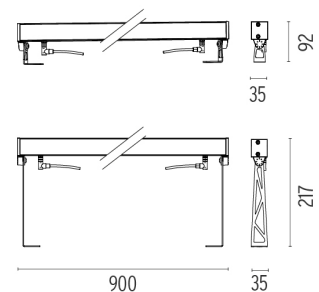

Technical description

Central body in extruded aluminum, end cap in die-cast aluminum. Optics made with constant pitch between the lenses to offer a homogeneous luminous flux even in case of multiple lamps installed in a continuous line. High resistance external coating applied with a double layer of epoxy powders in accordance with the QUALICOAT standard. The first layer of epoxy powder gives chemical and mechanical resistance, the second finishing layer of polyester powder ensures resistance to UV rays and atmospheric agents. The painted surfaces are treated with alkaline and acidic washes, then rinsed with demineralized water, subjected to a chemical conversion treatment to protect against oxidation. Diffuser in extra clear transparent glass, screen-printed and glued to ensure a watertight seal. The installation of the product requires use of steel brackets, to be ordered separately. Luminaire provided with a length of approximately 1500 mm of outgoing neoprene cable on one side. On request it is possible to provide luminaires with loop-through connection for multiple installation with continuity of line.

PHYSICAL

IK rating	07
Aiming	Fixed
Weight (kg)	2.32
Number of heads	1

DIMENSIONS

CERTIFICATIONS

Outgraze 35 L 900 mm

designed by FLOS Outdoor

Luminaire for outdoor use for installation on the wall or ceiling with LED light source. 48V power source not included. Driver for remote installation and installation brackets to be ordered separately. Dimmable PWM luminaires.

- F1203001
- F1203006
- F1203033
- F1203030
- F1203018

One pair of short rods L 80 mm.

DIMENSIONS

CERTIFICATIONS

FLOS

Outgraze 35 L 900 mm .Accessories

Power Supply

○ RF25746