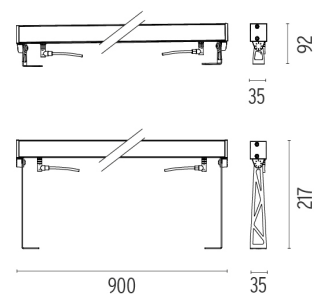

PHYSICAL

IK rating	07
Aiming	Fixed
Weight (kg)	2.32
Number of heads	1

DIMENSIONS

CERTIFICATIONS

Outgraze 35 L 900 mm

designed by FLOS Outdoor

Luminaire for outdoor use for installation on the wall or ceiling with LED light source. 48V power source not included. Driver for remote installation and installation brackets to be ordered separately. Dimmable PWM luminaires.

- F4265001 White
- F4265006 Grey
- F4265033 Anthracite
- F4265030 Black
- F4265018 Deep brown

Outgraze 35 L 900 mm .Accessories

Structural

- F1204001
- F1204006
- F1204033
- F1204030
- F1204018

One pair of long rods L 200 mm.

- F1203001
- F1203006
- F1203033
- F1203030
- F1203018

One pair of short rods L 80 mm.

DIMENSIONS

CERTIFICATIONS

FLOS

Outgraze 35 L 900 mm .Accessories

Power Supply

○ RF25746

7-12 mm cables

DIMENSIONS

CERTIFICATIONS

FLOS

Outgraze 35 L 900 mm . Lamps

Power LED

Lamp category:
LED

Socket:
Special base