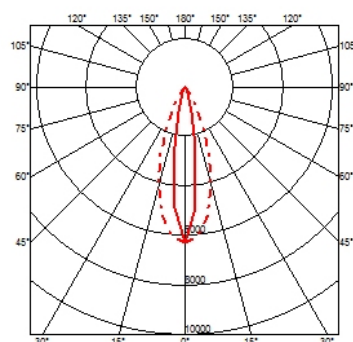

CERTIFICATIONS