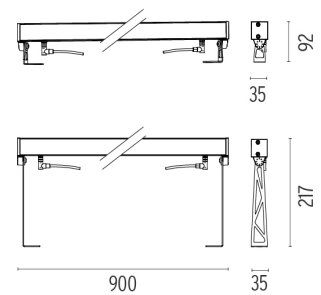

- F1203001
- F1203006
- F1203033
- F1203030
- F1203018

One pair of short rods L 80 mm.

DIMENSIONS

CERTIFICATIONS

FLOS

Outgraze 35 L 900 mm .Accessories

Power Supply

○ RF25746

- F4265001 White
- F4265006 Grey
- F4265033 Anthracite
- F4265030 Black
- F4265018 Deep brown

Electrical

○ F1206000

3/4 way terminal block 3 poles IP68

7-12 mm cables

○ F1205000

2 way terminal block 3 poles IP68

7-12 mm cables

DIMENSIONS

CERTIFICATIONS

FLOS

Outgraze 35 L 900 mm . Lamps

Power LED

Lamp category:
LED

Socket:
Special base