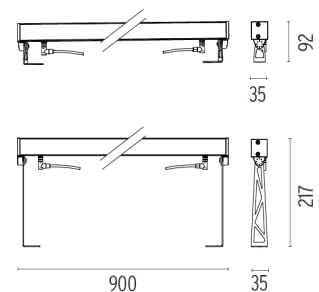

Technical description

Central body in extruded aluminum, end cap in die-cast aluminum. Optics made with constant pitch between the lenses to offer a homogeneous luminous flux even in case of multiple lamps installed in a continuous line. High resistance external coating applied with a double layer of epoxy powders in accordance with the QUALICOAT standard. The first layer of epoxy powder gives chemical and mechanical resistance, the second finishing layer of polyester powder ensures resistance to UV rays and atmospheric agents. The painted surfaces are treated with alkaline and acidic washes, then rinsed with demineralized water, subjected to a chemical conversion treatment to protect against oxidation. Diffuser in extra clear transparent glass, screen-printed and glued to ensure a watertight seal. The installation of the product requires use of steel brackets, to be ordered separately. Luminaire provided with a length of approximately 1500 mm of outgoing neoprene cable on one side. On request it is possible to provide luminaires with loop-through connection for multiple installation with continuity of line.

PHYSICAL

IK rating	07
Aiming	Fixed
Weight (kg)	2.32
Number of heads	1

DIMENSIONS

CERTIFICATIONS

Outgraze 35 L 900 mm designed by FLOS Outdoor

Luminaire for outdoor use for installation on the wall or ceiling with LED light source. 48V power source not included. Driver for remote installation and installation brackets to be ordered separately. Dimmable PWM luminaires.

- F1203001
- F1203006
- F1203033
- F1203030
- F1203018

One pair of short rods L
80 mm.

DIMENSIONS

CERTIFICATIONS

Outgraze 35 L 900 mm .Accessories

Power Supply

○ RF25746

Power supply 240W