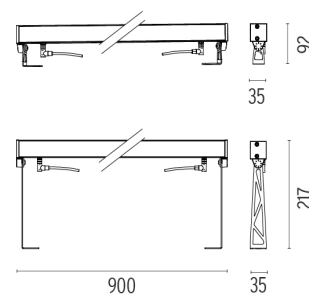

PHYSICAL

IK rating	07
Aiming	Fixed
Weight (kg)	2.32
Number of heads	1

DIMENSIONS

CERTIFICATIONS

Outgraze 35 L 900 mm designed by FLOS Outdoor

Luminaire for outdoor use for installation on the wall or ceiling with LED light source. 48V power source not included. Driver for remote installation and installation brackets to be ordered separately. Dimmable PWM luminaires.

- F4264001 White
- F4264006 Grey
- F4264033 Anthracite
- F4264030 Black
- F4264018 Deep brown

Outgraze 35 L 900 mm .Accessories

Structural

- F1204001
- F1204006
- F1204033
- F1204030
- F1204018

One pair of long rods L
200 mm.

- F1203001
- F1203006
- F1203033
- F1203030
- F1203018

One pair of short rods L
80 mm.

DIMENSIONS

CERTIFICATIONS

Outgraze 35 L 900 mm .Accessories

Power Supply

○ RF25746

Power supply 240W