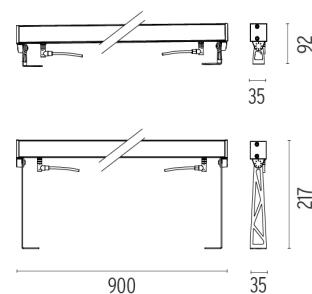

DIMENSIONS