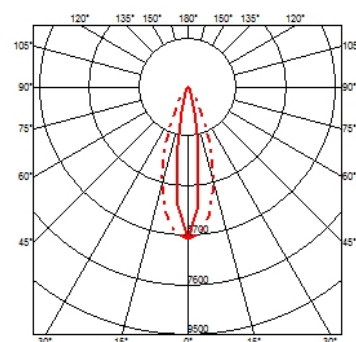

CERTIFICATIONS