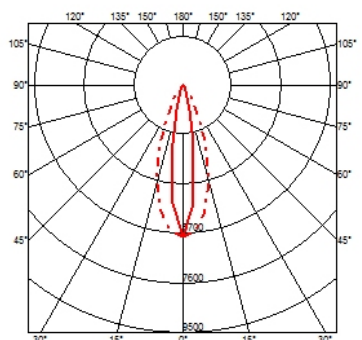

CERTIFICATIONS

Electrical

○ F1206000

3/4 way terminal block 3 poles IP68

7-12 mm cables

○ F1205000

2 way terminal block 3 poles IP68

7-12 mm cables