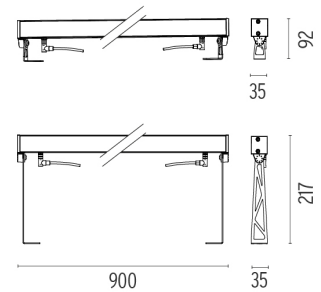

PHYSICAL

IK rating	07
Aiming	Fixed
Weight (kg)	2.32
Number of heads	1

DIMENSIONS

CERTIFICATIONS

Outgraze 35 L 900 mm designed by FLOS Outdoor

Luminaire for outdoor use for installation on the wall or ceiling with LED light source. 48V power source not included. Driver for remote installation and installation brackets to be ordered separately. Dimmable PWM luminaires.

- F1203001
- F1203006
- F1203033
- F1203030
- F1203018

One pair of short rods L
80 mm.

DIMENSIONS

CERTIFICATIONS

Outgraze 35 L 900 mm .Accessories

Power Supply

○ RF25746

Power supply 240W

Power supply 48V 240W /
110-240V single output DIN
RAIL.

○ RF25753

Power supply 60W

Power supply 48V 60W /
110-240V IP67 Class I selv
eq.

Outgraze 35 L 900 mm

designed by FLOS Outdoor

Luminaire for outdoor use for installation on the wall or ceiling with LED light source. 48V power source not included. Driver for remote installation and installation brackets to be ordered separately. Dimmable PWM luminaires.

- F4264001 White
- F4264006 Grey
- F4264033 Anthracite
- F4264030 Black
- F4264018 Deep brown

DIMENSIONS

CERTIFICATIONS

Electrical

○ F1206000

3/4 way terminal block 3 poles IP68

7-12 mm cables

○ F1205000