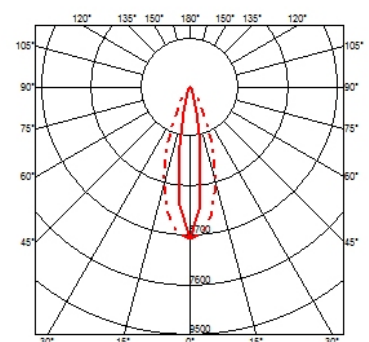

OUTGRAZE 35 L 900 MM

Beam angle	17°
Mounting	Ceiling surface, Wall surface
Lamps description	Power Led: 23W - 1950 lm ≠ *FIXT 1448 lm - 3000K/CRI 80 - 48V (*FIXT lm = Medium Optic)
Environment	Indoor, Outdoor
Notes	We recommend using a connection system with a degree of protection greater than or equal to the degree of protection of the luminaire.

PHYSICAL

IK rating	07
Aiming	Fixed
Weight (kg)	2.32
Number of heads	1

DIMENSIONS

CERTIFICATIONS

Outgraze 35 L 900 mm designed by FLOS Outdoor

Luminaire for outdoor use for installation on the wall or ceiling with LED light source. 48V power source not included. Driver for remote installation and installation brackets to be ordered separately. Dimmable PWM luminaires.