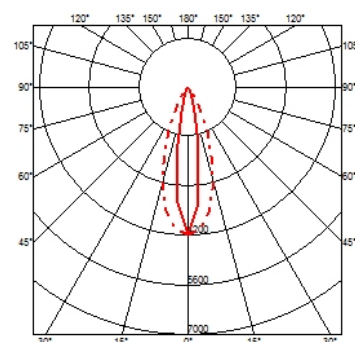

CERTIFICATIONS