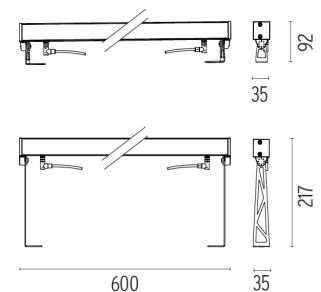

Technical description	Central body in extruded aluminum, end cap in die-cast aluminum. Optics made with constant pitch between the lenses to offer a homogeneous luminous flux even in case of multiple lamps installed in a continuous line. High resistance external coating applied with a double layer of epoxy powders in accordance with the QUALICOAT standard. The first layer of epoxy powder gives chemical and mechanical resistance, the second finishing layer of polyester powder ensures resistance to UV rays and atmospheric agents. The painted surfaces are treated with alkaline and acidic washes, then rinsed with demineralized water, subjected to a chemical conversion treatment to protect against oxidation. Diffuser in extra clear transparent glass, screen-printed and glued to ensure a watertight seal. The installation of the product requires use of steel brackets, to be ordered separately. Luminaire provided with a length of approximately 1500 mm of outgoing neoprene cable on one side. On request it is possible to provide luminaires with loop-through connection for multiple installation with continuity of line.
------------------------------	---

PHYSICAL

IK rating	05
Aiming	Fixed
Weight (kg)	1,65
Number of heads	1

DIMENSIONS

CERTIFICATIONS

Outgraze 35 L 600 mm designed by FLOS Outdoor

Luminaire for outdoor use for installation on the wall or ceiling with LED light source. 48V power source not included. Driver for remote installation and installation brackets to be ordered separately. Dimmable PWM luminaires.

- F1203001
- F1203006
- F1203033
- F1203030
- F1203018

One pair of short rods L
80 mm.

DIMENSIONS

CERTIFICATIONS

FLOS

Outgraze 35 L 600 mm .Accessories

Power Supply

RF25746

7-12 mm cables

DIMENSIONS

CERTIFICATIONS

Outgraze 35 L 600 mm . Lamps

Power LED

Lamp category:
LED

Socket:
Special base

Lamp type:
Power LED