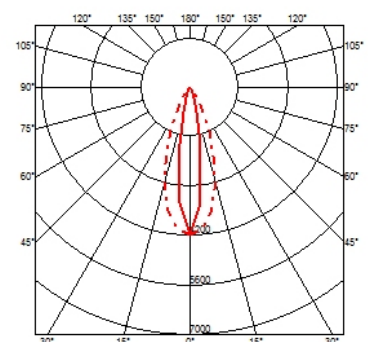

OUTGRAZE 35 L 600 MM

Beam angle	17°
Mounting	Ceiling surface, Wall surface
Lamps description	Power Led: 15W - 1400 lm ≠ *FIXT 1040 lm - 4000K/CRI 80 - 48V (*FIXT lm = Medium Optic)
Environment	Indoor, Outdoor
Notes	We recommend using a connection system with a degree of protection greater than or equal to the degree of protection of the luminaire.

PHYSICAL

IK rating	05
Aiming	Fixed
Weight (kg)	1,65
Number of heads	1

DIMENSIONS

CERTIFICATIONS

Outgraze 35 L 600 mm designed by FLOS Outdoor

Luminaire for outdoor use for installation on the wall or ceiling with LED light source. 48V power source not included. Driver for remote installation and installation brackets to be ordered separately. Dimmable PWM luminaires.