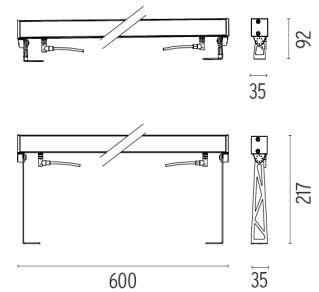

PHYSICAL

IK rating	05
Aiming	Fixed
Weight (kg)	1,65
Number of heads	1

DIMENSIONS

CERTIFICATIONS

Outgraze 35 L 600 mm designed by FLOS Outdoor

Luminaire for outdoor use for installation on the wall or ceiling with LED light source. 48V power source not included. Driver for remote installation and installation brackets to be ordered separately. Dimmable PWM luminaires.

- F1203001
- F1203006
- F1203033
- F1203030
- F1203018

One pair of short rods L
80 mm.

DIMENSIONS

CERTIFICATIONS

FLOS

Outgraze 35 L 600 mm .Accessories

Power Supply

RF25746

- F4263001 White
- F4263006 Grey
- F4263033 Anthracite
- F4263030 Black
- F4263018 Deep brown

Electrical

F1206000

3/4 way terminal block 3 poles IP68

7-12 mm cables

F1205000

2 way terminal block 3 poles IP68

7-12 mm cables

DIMENSIONS

CERTIFICATIONS

Outgraze 35 L 600 mm . Lamps

Power LED

Lamp category:
LED

Socket:
Special base

Lamp type:
Power LED