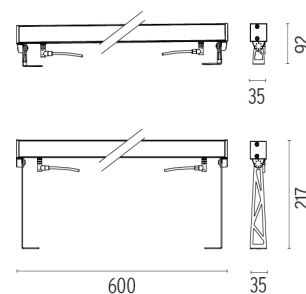

PHYSICAL

IK rating	05
Aiming	Fixed
Weight (kg)	1,65
Number of heads	1

DIMENSIONS

CERTIFICATIONS

Outgraze 35 L 600 mm designed by FLOS Outdoor

Luminaire for outdoor use for installation on the wall or ceiling with LED light source. 48V power source not included. Driver for remote installation and installation brackets to be ordered separately. Dimmable PWM luminaires.

- F4263001 White
- F4263006 Grey
- F4263033 Anthracite
- F4263030 Black
- F4263018 Deep brown

Outgraze 35 L 600 mm .Accessories

Structural

- F1204001
- F1204006
- F1204033
- F1204030
- F1204018

One pair of long rods L
200 mm.

- F1203001
- F1203006
- F1203033
- F1203030
- F1203018

One pair of short rods L
80 mm.

DIMENSIONS

CERTIFICATIONS

FLOS

Outgraze 35 L 600 mm .Accessories

Power Supply

RF25746