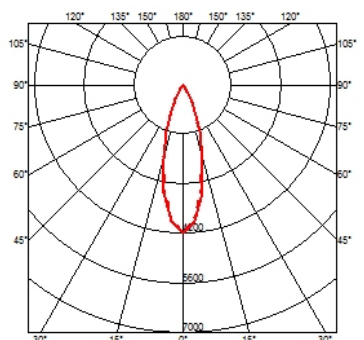

2 way terminal block 3 poles IP68

7-12 mm cables