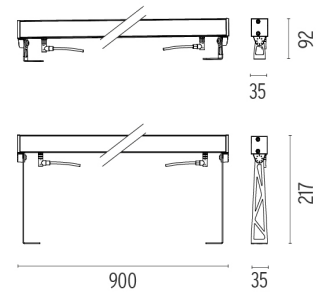

DIMENSIONS