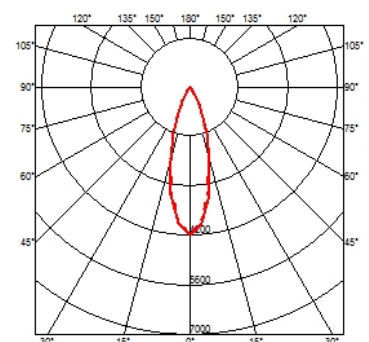

OUTGRAZE 35 L 900 MM

Beam angle	31°
Mounting	Ceiling surface, Wall surface
Lamps description	Power Led: 23W - 2100 lm ≠ *FIXT 1559 lm - 4000K/CRI 80 - 48V (*FIXT lm = Medium Optic)
Environment	Indoor, Outdoor
Notes	We recommend using a connection system with a degree of protection greater than or equal to the degree of protection of the luminaire.

PHYSICAL

IK rating	07
Aiming	Fixed
Weight (kg)	2.32
Number of heads	1

DIMENSIONS

CERTIFICATIONS

Outgraze 35 L 900 mm designed by FLOS Outdoor

Luminaire for outdoor use for installation on the wall or ceiling with LED light source. 48V power source not included. Driver for remote installation and installation brackets to be ordered separately. Dimmable PWM luminaires.