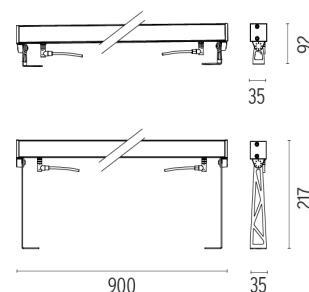

PHYSICAL

IK rating	07
Aiming	Fixed
Weight (kg)	2.32
Number of heads	1

DIMENSIONS

CERTIFICATIONS

Outgraze 35 L 900 mm designed by FLOS Outdoor

Luminaire for outdoor use for installation on the wall or ceiling with LED light source. 48V power source not included. Driver for remote installation and installation brackets to be ordered separately. Dimmable PWM luminaires.

- F4253001 White
- F4253006 Grey
- F4253033 Anthracite
- F4253030 Black
- F4253018 Deep brown

Outgraze 35 L 900 mm .Accessories

Structural

- F1204001
- F1204006
- F1204033
- F1204030
- F1204018

One pair of long rods L 200 mm.

- F1203001
- F1203006
- F1203033
- F1203030
- F1203018

One pair of short rods L 80 mm.

DIMENSIONS

CERTIFICATIONS

Outgraze 35 L 900 mm .Accessories

Power Supply

○ RF25746

Power supply 240W