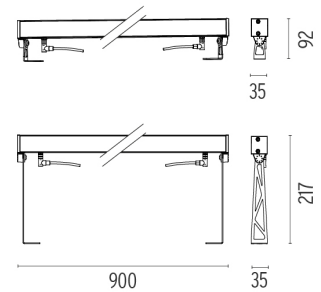

PHYSICAL

IK rating	07
Aiming	Fixed
Weight (kg)	2.32
Number of heads	1

DIMENSIONS

CERTIFICATIONS

Outgraze 35 L 900 mm designed by FLOS Outdoor

Luminaire for outdoor use for installation on the wall or ceiling with LED light source. 48V power source not included. Driver for remote installation and installation brackets to be ordered separately. Dimmable PWM luminaires.

- F1203001
- F1203006
- F1203033
- F1203030
- F1203018

One pair of short rods L 80 mm.

DIMENSIONS

CERTIFICATIONS

Outgraze 35 L 900 mm .Accessories

Power Supply

○ RF25746

Power supply 240W

Power supply 48V 240W /
110-240V single output DIN
RAIL.

○ RF25753

Power supply 60W

Power supply 48V 60W /
110-240V IP67 Class I selv
eq.

Outgraze 35 L 900 mm

designed by FLOS Outdoor

Luminaire for outdoor use for
installation on the wall or ceiling with
LED light source. 48V power source
not included. Driver for remote
installation and installation brackets to
be ordered separately. Dimmable
PWM luminaires.

- F4253001 White
- F4253006 Grey
- F4253033 Anthracite
- F4253030 Black
- F4253018 Deep brown

DIMENSIONS

CERTIFICATIONS

Electrical

○ F1206000

3/4 way terminal block 3 poles IP68

7-12 mm cables

○ F1205000