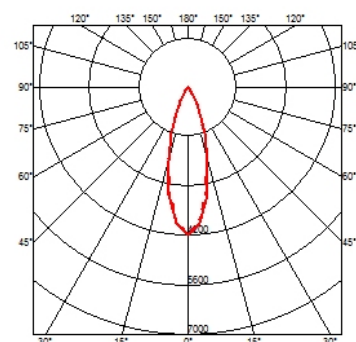

CERTIFICATIONS