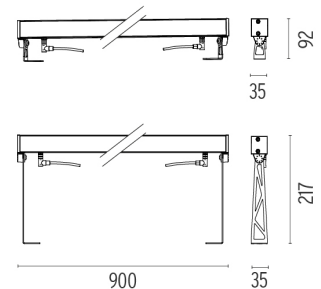

Technical description

Central body in extruded aluminum, end cap in die-cast aluminum. Optics made with constant pitch between the lenses to offer a homogeneous luminous flux even in case of multiple lamps installed in a continuous line. High resistance external coating applied with a double layer of epoxy powders in accordance with the QUALICOAT standard. The first layer of epoxy powder gives chemical and mechanical resistance, the second finishing layer of polyester powder ensures resistance to UV rays and atmospheric agents. The painted surfaces are treated with alkaline and acidic washes, then rinsed with demineralized water, subjected to a chemical conversion treatment to protect against oxidation. Diffuser in extra clear transparent glass, screen-printed and glued to ensure a watertight seal. The installation of the product requires use of steel brackets, to be ordered separately. Luminaire provided with a length of approximately 1500 mm of outgoing neoprene cable on one side. On request it is possible to provide luminaires with loop-through connection for multiple installation with continuity of line.

PHYSICAL

IK rating	07
Aiming	Fixed
Weight (kg)	2.32
Number of heads	1

DIMENSIONS

CERTIFICATIONS

Outgraze 35 L 900 mm designed by FLOS Outdoor

Luminaire for outdoor use for installation on the wall or ceiling with LED light source. 48V power source not included. Driver for remote installation and installation brackets to be ordered separately. Dimmable PWM luminaires.

- F1203001
- F1203006
- F1203033
- F1203030
- F1203018

One pair of short rods L 80 mm.

DIMENSIONS

CERTIFICATIONS

Outgraze 35 L 900 mm .Accessories

Power Supply

○ RF25746

Power supply 240W