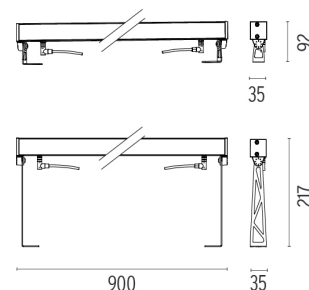

PHYSICAL

IK rating	07
Aiming	Fixed
Weight (kg)	2.32
Number of heads	1

DIMENSIONS

CERTIFICATIONS

Outgraze 35 L 900 mm designed by FLOS Outdoor

Luminaire for outdoor use for installation on the wall or ceiling with LED light source. 48V power source not included. Driver for remote installation and installation brackets to be ordered separately. Dimmable PWM luminaires.

- F1203001
- F1203006
- F1203033
- F1203030
- F1203018

One pair of short rods L 80 mm.

DIMENSIONS

CERTIFICATIONS

FLOS

Outgraze 35 L 900 mm .Accessories

Power Supply

RF25746

- F4252001 White
- F4252006 Grey
- F4252033 Anthracite
- F4252030 Black
- F4252018 Deep brown

Electrical

F1206000

3/4 way terminal block 3 poles IP68

7-12 mm cables

F1205000

2 way terminal block 3 poles IP68

7-12 mm cables

DIMENSIONS

CERTIFICATIONS

Outgraze 35 L 900 mm . Lamps

Power LED

Lamp category:
LED

Socket:
Special base

Lamp type:
Power LED