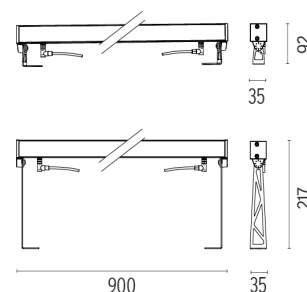

Technical description	Central body in extruded aluminum, end cap in die-cast aluminum. Optics made with constant pitch between the lenses to offer a homogeneous luminous flux even in case of multiple lamps installed in a continuous line. High resistance external coating applied with a double layer of epoxy powders in accordance with the QUALICOAT standard. The first layer of epoxy powder gives chemical and mechanical resistance, the second finishing layer of polyester powder ensures resistance to UV rays and atmospheric agents. The painted surfaces are treated with alkaline and acidic washes, then rinsed with demineralized water, subjected to a chemical conversion treatment to protect against oxidation. Diffuser in extra clear transparent glass, screen-printed and glued to ensure a watertight seal. The installation of the product requires use of steel brackets, to be ordered separately. Luminaire provided with a length of approximately 1500 mm of outgoing neoprene cable on one side. On request it is possible to provide luminaires with loop-through connection for multiple installation with continuity of line.
------------------------------	---

PHYSICAL

IK rating	07
Aiming	Fixed
Weight (kg)	2.32
Number of heads	1

DIMENSIONS

CERTIFICATIONS

Outgraze 35 L 900 mm designed by FLOS Outdoor

Luminaire for outdoor use for installation on the wall or ceiling with LED light source. 48V power source not included. Driver for remote installation and installation brackets to be ordered separately. Dimmable PWM luminaires.

- F1203001
- F1203006
- F1203033
- F1203030
- F1203018

One pair of short rods L 80 mm.

DIMENSIONS

CERTIFICATIONS

FLOS

Outgraze 35 L 900 mm .Accessories

Power Supply

RF25746

7-12 mm cables

DIMENSIONS

CERTIFICATIONS

Outgraze 35 L 900 mm . Lamps

Power LED

Lamp category:
LED

Socket:
Special base

Lamp type:
Power LED