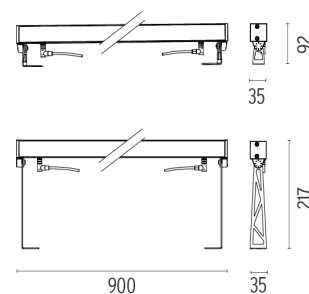

PHYSICAL

IK rating	07
Aiming	Fixed
Weight (kg)	2.32
Number of heads	1

DIMENSIONS

CERTIFICATIONS

Outgraze 35 L 900 mm designed by FLOS Outdoor

Luminaire for outdoor use for installation on the wall or ceiling with LED light source. 48V power source not included. Driver for remote installation and installation brackets to be ordered separately. Dimmable PWM luminaires.

- F4252001 White
- F4252006 Grey
- F4252033 Anthracite
- F4252030 Black
- F4252018 Deep brown

Outgraze 35 L 900 mm .Accessories

Structural

- F1204001
- F1204006
- F1204033
- F1204030
- F1204018

One pair of long rods L 200 mm.

- F1203001
- F1203006
- F1203033
- F1203030
- F1203018

One pair of short rods L 80 mm.

DIMENSIONS

CERTIFICATIONS

FLOS

Outgraze 35 L 900 mm .Accessories

Power Supply

RF25746