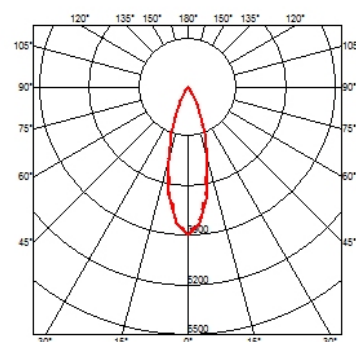

OUTGRAZE 35 L 900 MM

Beam angle	31°
Mounting	Ceiling surface, Wall surface
Lamps description	Power Led: 23W - 1950 lm ≠ *FIXT 1448 lm - 3000K/CRI 80 - 48V (*FIXT lm = Medium Optic)
Environment	Indoor, Outdoor
Notes	We recommend using a connection system with a degree of protection greater than or equal to the degree of protection of the luminaire.

PHYSICAL

IK rating	07
Aiming	Fixed
Weight (kg)	2.32
Number of heads	1

DIMENSIONS

CERTIFICATIONS

Outgraze 35 L 900 mm designed by FLOS Outdoor

Luminaire for outdoor use for installation on the wall or ceiling with LED light source. 48V power source not included. Driver for remote installation and installation brackets to be ordered separately. Dimmable PWM luminaires.