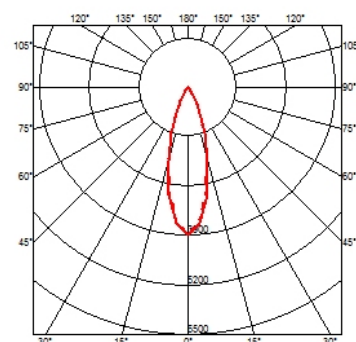

CERTIFICATIONS