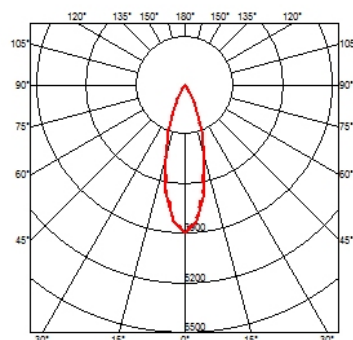

CERTIFICATIONS