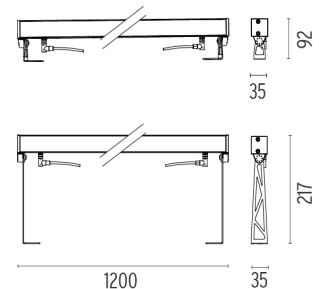

Technical description

Central body in extruded aluminum, end cap in die-cast aluminum. Optics made with constant pitch between the lenses to offer a homogeneous luminous flux even in case of multiple lamps installed in a continuous line. High resistance external coating applied with a double layer of epoxy powders in accordance with the QUALICOAT standard. The first layer of epoxy powder gives chemical and mechanical resistance, the second finishing layer of polyester powder ensures resistance to UV rays and atmospheric agents. The painted surfaces are treated with alkaline and acidic washes, then rinsed with demineralized water, subjected to a chemical conversion treatment to protect against oxidation. Diffuser in extra clear transparent glass, screen-printed and glued to ensure a watertight seal. The installation of the product requires use of steel brackets, to be ordered separately. Luminaire provided with a length of approximately 1500 mm of outgoing neoprene cable on one side. On request it is possible to provide luminaires with loop-through connection for multiple installation with continuity of line.

PHYSICAL

IK rating	07
Aiming	Fixed
Weight (kg)	2,90
Number of heads	1

DIMENSIONS

CERTIFICATIONS

Outgraze 35 L 1200 mm designed by FLOS Outdoor

Luminaire for outdoor use for installation on the wall or ceiling with LED light source. 48V power source not included. Driver for remote installation and installation brackets to be ordered separately. Dimmable PWM luminaires.

- F1203001
- F1203006
- F1203033
- F1203030
- F1203018

One pair of short rods L 80 mm.

DIMENSIONS

CERTIFICATIONS

Outgraze 35 L 1200 mm .Accessories

Power Supply

RF25746

Power supply 240W