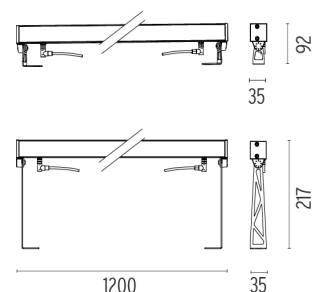

PHYSICAL

IK rating	07
Aiming	Fixed
Weight (kg)	2,90
Number of heads	1

DIMENSIONS

CERTIFICATIONS

Outgraze 35 L 1200 mm designed by FLOS Outdoor

Luminaire for outdoor use for installation on the wall or ceiling with LED light source. 48V power source not included. Driver for remote installation and installation brackets to be ordered separately. Dimmable PWM luminaires.

- F4248001 White
- F4248006 Grey
- F4248033 Anthracite
- F4248030 Black
- F4248018 Deep brown

Outgraze 35 L 1200 mm .Accessories

Structural

- F1204001
- F1204006
- F1204033
- F1204030
- F1204018

One pair of long rods L 200 mm.

- F1203001
- F1203006
- F1203033
- F1203030
- F1203018

One pair of short rods L 80 mm.

DIMENSIONS

CERTIFICATIONS

Outgraze 35 L 1200 mm .Accessories

Power Supply

RF25746

Power supply 240W