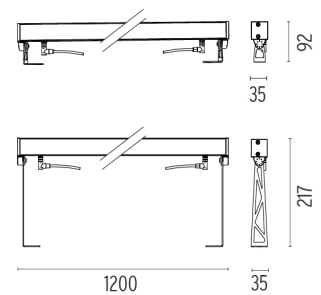

PHYSICAL

IK rating	07
Aiming	Fixed
Weight (kg)	2,90
Number of heads	1

DIMENSIONS

CERTIFICATIONS

Outgraze 35 L 1200 mm designed by FLOS Outdoor

Luminaire for outdoor use for installation on the wall or ceiling with LED light source. 48V power source not included. Driver for remote installation and installation brackets to be ordered separately. Dimmable PWM luminaires.

- F1203001
- F1203006
- F1203033
- F1203030
- F1203018

One pair of short rods L 80 mm.

DIMENSIONS

CERTIFICATIONS

Outgraze 35 L 1200 mm .Accessories

Power Supply

RF25746

Power supply 240W

Power supply 48V 240W / 110-240V single output DIN RAIL.

RF25753

Power supply 60W

Power supply 48V 60W / 110-240V IP67 Class I selv eq.

Outgraze 35 L 1200 mm

designed by FLOS Outdoor

Luminaire for outdoor use for installation on the wall or ceiling with LED light source. 48V power source not included. Driver for remote installation and installation brackets to be ordered separately. Dimmable PWM luminaires.

- F4248001 White
- F4248006 Grey
- F4248033 Anthracite
- F4248030 Black
- F4248018 Deep brown

DIMENSIONS

CERTIFICATIONS

Electrical

F1206000

3/4 way terminal block 3 poles IP68

7-12 mm cables

F1205000