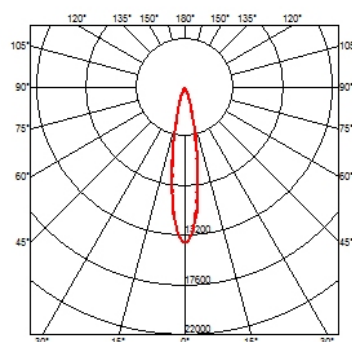

CERTIFICATIONS