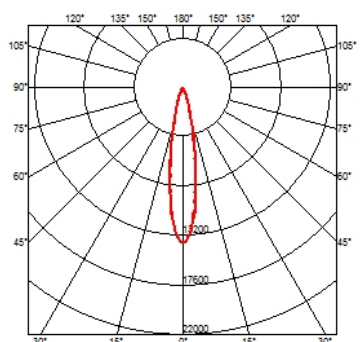

CERTIFICATIONS

Electrical

F1206000

3/4 way terminal block 3 poles IP68

7-12 mm cables

F1205000

2 way terminal block 3 poles IP68

7-12 mm cables