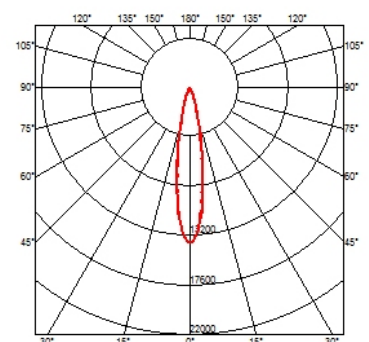

OUTGRAZE 35 L 1200 MM

Beam angle	19°
Mounting	Ceiling surface, Wall surface
Lamps description	Power Led: 30W - 2600 lm ≠ *FIXT 1931 lm - 3000K/CRI 80 - 48V (*FIXT lm = Medium Optic)
Environment	Indoor, Outdoor
Notes	We recommend using a connection system with a degree of protection greater than or equal to the degree of protection of the luminaire.

PHYSICAL

IK rating	07
Aiming	Fixed
Weight (kg)	2,90
Number of heads	1

DIMENSIONS

CERTIFICATIONS

Outgraze 35 L 1200 mm designed by FLOS Outdoor

Luminaire for outdoor use for installation on the wall or ceiling with LED light source. 48V power source not included. Driver for remote installation and installation brackets to be ordered separately. Dimmable PWM luminaires.