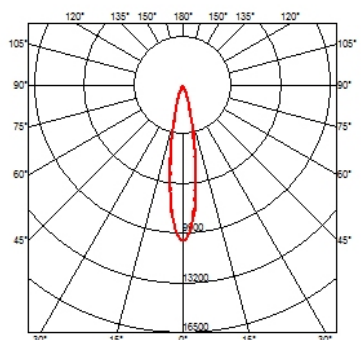

CERTIFICATIONS

Electrical

○ F1206000

3/4 way terminal block 3 poles IP68

7-12 mm cables

○ F1205000

2 way terminal block 3 poles IP68

7-12 mm cables