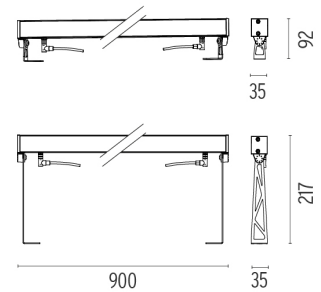

PHYSICAL

IK rating	07
Aiming	Fixed
Weight (kg)	2.32
Number of heads	1

DIMENSIONS

CERTIFICATIONS

Outgraze 35 L 900 mm

designed by FLOS Outdoor

Luminaire for outdoor use for installation on the wall or ceiling with LED light source. 48V power source not included. Driver for remote installation and installation brackets to be ordered separately. Dimmable PWM luminaires.

One pair of long rods L 200 mm.

- F1203001
- F1203006
- F1203033
- F1203030
- F1203018

One pair of short rods L 80 mm.

Outgraze 35 L 900 mm .Accessories

Power Supply

○ RF25746

Power supply 240W

Power supply 48V 240W / 110-240V single output DIN RAIL.

○ RF25753

Power supply 60W

Power supply 48V 60W / 110-240V IP67 Class I selv eq.

Outgraze 35 L 900 mm

designed by FLOS Outdoor

Luminaire for outdoor use for installation on the wall or ceiling with LED light source. 48V power source not included. Driver for remote installation and installation brackets to be ordered separately. Dimmable PWM luminaires.

- F4246001 White
- F4246006 Grey
- F4246033 Anthracite
- F4246030 Black
- F4246018 Deep brown

DIMENSIONS

CERTIFICATIONS

Electrical

○ F1206000

3/4 way terminal block 3 poles IP68

7-12 mm cables

○ F1205000