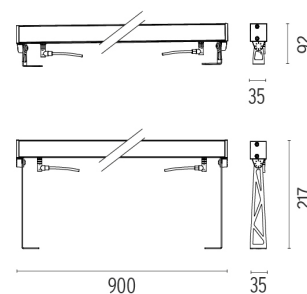

DIMENSIONS