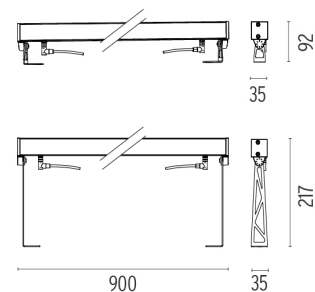

Technical description	Central body in extruded aluminum, end cap in die-cast aluminum. Optics made with constant pitch between the lenses to offer a homogeneous luminous flux even in case of multiple lamps installed in a continuous line. High resistance external coating applied with a double layer of epoxy powders in accordance with the QUALICOAT standard. The first layer of epoxy powder gives chemical and mechanical resistance, the second finishing layer of polyester powder ensures resistance to UV rays and atmospheric agents. The painted surfaces are treated with alkaline and acidic washes, then rinsed with demineralized water, subjected to a chemical conversion treatment to protect against oxidation. Diffuser in extra clear transparent glass, screen-printed and glued to ensure a watertight seal. The installation of the product requires use of steel brackets, to be ordered separately. Luminaire provided with a length of approximately 1500 mm of outgoing neoprene cable on one side. On request it is possible to provide luminaires with loop-through connection for multiple installation with continuity of line.
------------------------------	---

PHYSICAL

IK rating	07
Aiming	Fixed
Weight (kg)	2.32
Number of heads	1

DIMENSIONS

CERTIFICATIONS

Outgraze 35 L 900 mm

designed by FLOS Outdoor

Luminaire for outdoor use for installation on the wall or ceiling with LED light source. 48V power source not included. Driver for remote installation and installation brackets to be ordered separately. Dimmable PWM luminaires.

One pair of long rods L 200 mm.

- F1203001
- F1203006
- F1203033
- F1203030
- F1203018

One pair of short rods L 80 mm.

Outgraze 35 L 900 mm .Accessories

Power Supply

○ RF25746

Power supply 240W

Power supply 48V 240W / 110-240V single output DIN RAIL.