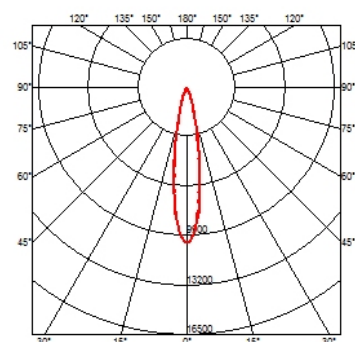

CERTIFICATIONS

Outgraze 35 L 900 mm .Accessories

Structural

- F1204001
- F1204006
- F1204033
- F1204030
- F1204018

One pair of long rods L 200 mm.

- F1203001
- F1203006
- F1203033
- F1203030
- F1203018

One pair of short rods L 80 mm.