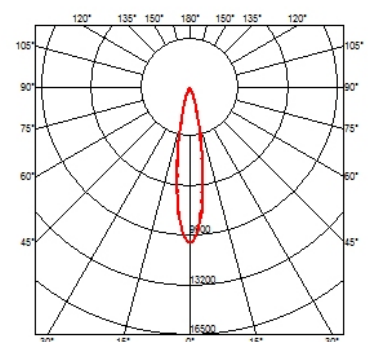

OUTGRAZE 35 L 900 MM

Beam angle	19°
Mounting	Ceiling surface, Wall surface
Lamps description	Power Led: 23W - 1950 lm ≠ *FIXT 1448 lm - 3000K/CRI 80 - 48V (*FIXT lm = Medium Optic)
Environment	Indoor, Outdoor
Notes	We recommend using a connection system with a degree of protection greater than or equal to the degree of protection of the luminaire.

PHYSICAL

IK rating	07
Aiming	Fixed
Weight (kg)	2.32
Number of heads	1

DIMENSIONS

CERTIFICATIONS

Outgraze 35 L 900 mm

designed by FLOS Outdoor

Luminaire for outdoor use for installation on the wall or ceiling with LED light source. 48V power source not included. Driver for remote installation and installation brackets to be ordered separately. Dimmable PWM luminaires.