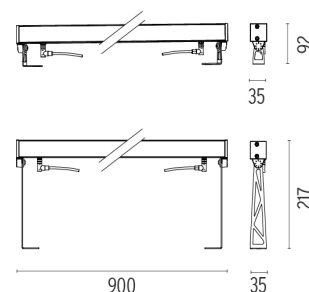

PHYSICAL

IK rating	07
Aiming	Fixed
Weight (kg)	2.32
Number of heads	1

DIMENSIONS

CERTIFICATIONS

Outgraze 35 L 900 mm

designed by FLOS Outdoor

Luminaire for outdoor use for installation on the wall or ceiling with LED light source. 48V power source not included. Driver for remote installation and installation brackets to be ordered separately. Dimmable PWM luminaires.

- F4246001 White
- F4246006 Grey
- F4246033 Anthracite
- F4246030 Black
- F4246018 Deep brown

DIMENSIONS

CERTIFICATIONS

Outgraze 35 L 900 mm .Accessories

Structural

- F1204001
- F1204006
- F1204033
- F1204030
- F1204018

One pair of long rods L 200 mm.

- F1203001
- F1203006
- F1203033
- F1203030
- F1203018

One pair of short rods L 80 mm.

Outgraze 35 L 900 mm .Accessories

Power Supply

○ RF25746

Power supply 240W

Power supply 48V 240W / 110-240V single output DIN RAIL.