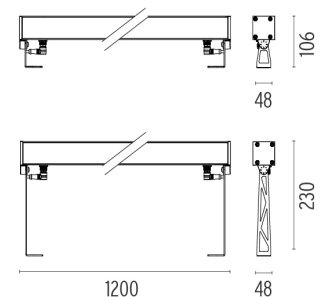

### PHYSICAL

|                        |       |
|------------------------|-------|
| <b>IK rating</b>       | 06    |
| <b>Aiming</b>          | Fixed |
| <b>Weight (kg)</b>     | 4,31  |
| <b>Number of heads</b> | 1     |

### DIMENSIONS