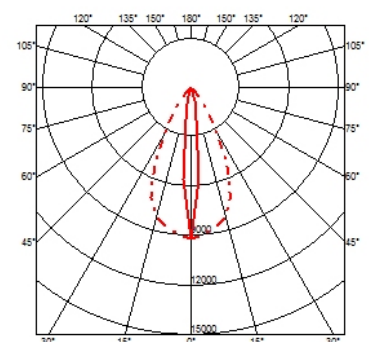

CERTIFICATIONS