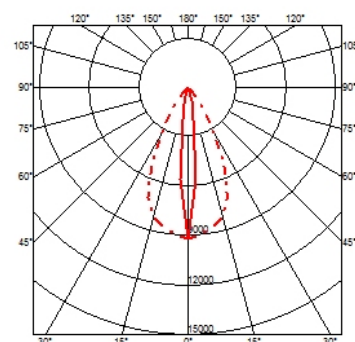

CERTIFICATIONS

Outgraze 48 L 1200 mm .Accessories

Structural

- F1204001
- F1204006
- F1204033
- F1204030
- F1204018

One pair of long rods L 200 mm.

- F1203001
- F1203006
- F1203033
- F1203030
- F1203018

One pair of short rods L 80 mm.