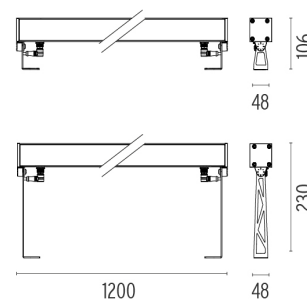

### PHYSICAL

|                        |       |
|------------------------|-------|
| <b>IK rating</b>       | 06    |
| <b>Aiming</b>          | Fixed |
| <b>Weight (kg)</b>     | 4,31  |
| <b>Number of heads</b> | 1     |

### DIMENSIONS