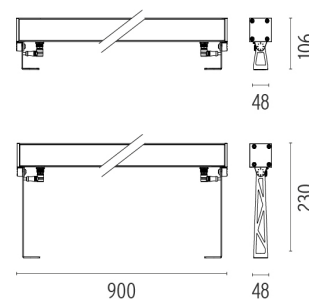

Technical description	Central body in extruded aluminum, end cap in die-cast aluminum. Optics made with constant pitch between the lenses to offer a homogeneous luminous flux even in case of multiple lamps installed in a continuous line. High resistance external coating applied with a double layer of epoxy powders in accordance with the QUALICOAT standard. The first layer of epoxy powder gives chemical and mechanical resistance, the second finishing layer of polyester powder ensures resistance to UV rays and atmospheric agents. The painted surfaces are treated with alkaline and acidic washes, then rinsed with demineralized water, subjected to a chemical conversion treatment to protect against oxidation. Diffuser in extra clear transparent glass, screen-printed and glued to ensure a watertight seal. The installation of the product requires use of steel brackets, to be ordered separately. Luminaire provided with a length of approximately 1500 mm of outgoing neoprene cable on one side. On request it is possible to provide luminaires with loop-through connection for multiple installation with continuity of line.
------------------------------	---

Outgraze 48 L 900 mm designed by FLOS Outdoor

Luminaire for outdoor use for installation on the wall or ceiling with LED light source. Integrated 220/240V power source. Installation brackets, to be ordered separately. Dimmable version on request.

PHYSICAL

IK rating	06
Aiming	Fixed
Weight (kg)	3,30
Number of heads	1

DIMENSIONS

CERTIFICATIONS

Outgraze 48 L 900 mm
designed by FLOS Outdoor

Luminaire for outdoor use for installation on the wall or ceiling with LED light source. Integrated 220/240V power source. Installation brackets, to be ordered separately. Dimmable version on request.