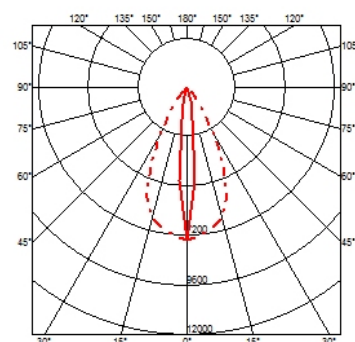

OUTGRAZE 48 L 900 MM

Beam angle	13°
Mounting	Ceiling surface, Wall surface
Lamps description	Power Led: 24W - 2520 lm ≠ *FIXT 1935 lm - 4000K/CRI 80 - 220-240V (*FIXT lm = Medium Optic)
Environment	Indoor, Outdoor
Notes	We recommend using a connection system with a degree of protection greater than or equal to the degree of protection of the luminaire.

PHYSICAL

IK rating	06
Aiming	Fixed
Weight (kg)	3,30
Number of heads	1

DIMENSIONS

CERTIFICATIONS

Outgraze 48 L 900 mm
designed by FLOS Outdoor

Luminaire for outdoor use for installation on the wall or ceiling with LED light source. Integrated 220/240V power source. Installation brackets, to be ordered separately. Dimmable version on request.