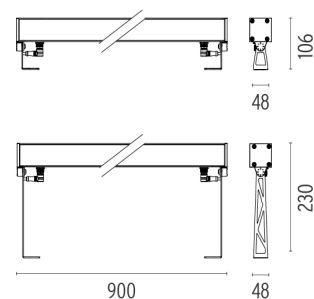

Technical description	Central body in extruded aluminum, end cap in die-cast aluminum. Optics made with constant pitch between the lenses to offer a homogeneous luminous flux even in case of multiple lamps installed in a continuous line. High resistance external coating applied with a double layer of epoxy powders in accordance with the QUALICOAT standard. The first layer of epoxy powder gives chemical and mechanical resistance, the second finishing layer of polyester powder ensures resistance to UV rays and atmospheric agents. The painted surfaces are treated with alkaline and acidic washes, then rinsed with demineralized water, subjected to a chemical conversion treatment to protect against oxidation. Diffuser in extra clear transparent glass, screen-printed and glued to ensure a watertight seal. The installation of the product requires use of steel brackets, to be ordered separately. Luminaire provided with a length of approximately 1500 mm of outgoing neoprene cable on one side. On request it is possible to provide luminaires with loop-through connection for multiple installation with continuity of line.
------------------------------	---

PHYSICAL

IK rating	06
Aiming	Fixed
Weight (kg)	3,30
Number of heads	1

DIMENSIONS

CERTIFICATIONS

Outgraze 48 L 900 mm
designed by FLOS Outdoor

Luminaire for outdoor use for installation on the wall or ceiling with LED light source. Integrated 220/240V power source. Installation brackets, to be ordered separately. Dimmable version on request.

- F4240001 White
- F4240006 Grey
- F4240033 Anthracite
- F4240030 Black
- F4240018 Deep brown

DIMENSIONS

CERTIFICATIONS