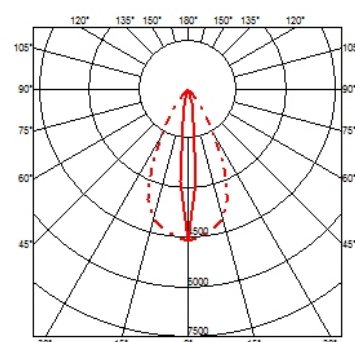

CERTIFICATIONS