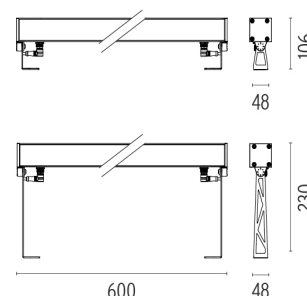

### PHYSICAL

<b>IK rating</b>	06
<b>Aiming</b>	Fixed
<b>Weight (kg)</b>	2,55
<b>Number of heads</b>	1

### DIMENSIONS

## DIMENSIONS