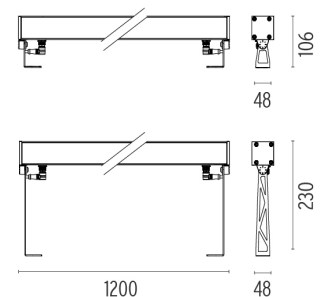

PHYSICAL

IK rating	06
Aiming	Fixed
Weight (kg)	4,31
Number of heads	1

DIMENSIONS

CERTIFICATIONS

Outgraze 48 L 1200 mm designed by FLOS Outdoor

Luminaire for outdoor use for installation on the wall or ceiling with LED light source. Integrated 220/240V power source. Installation brackets, to be ordered separately. Dimmable version on request.

- F1203001
- F1203006
- F1203033
- F1203030
- F1203018

One pair of short rods L 80 mm.

DIMENSIONS

CERTIFICATIONS

FLOS

Outgraze 48 L 1200 mm .Accessories

Electrical

○ F1206000

3/4 way terminal block 3 poles IP68

7-12 mm cables

○ F1205000

2 way terminal block 3 poles IP68

7-12 mm cables

Outgraze 48 L 1200 mm . Lamps

Power LED

Lamp category: