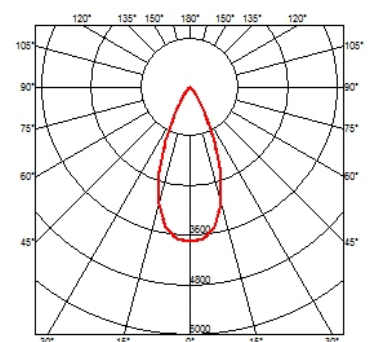

OUTGRAZE 48 L I 200 MM

Beam angle	44°
Mounting	Ceiling surface, Wall surface
Lamps description	Power Led: 32W - 3120 lm ≠ *FIXT 2396 lm - 3000K/CRI 80 - 220-240V (*FIXT lm = Medium Optic)
Environment	Indoor, Outdoor
Notes	We recommend using a connection system with a degree of protection greater than or equal to the degree of protection of the luminaire.

PHYSICAL

IK rating	06
Aiming	Fixed
Weight (kg)	4,31
Number of heads	1

DIMENSIONS

CERTIFICATIONS

Outgraze 48 L 1200 mm designed by FLOS Outdoor

Luminaire for outdoor use for installation on the wall or ceiling with LED light source. Integrated 220/240V power source. Installation brackets, to be ordered separately. Dimmable version on request.