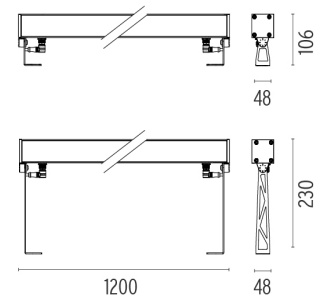

DIMENSIONS