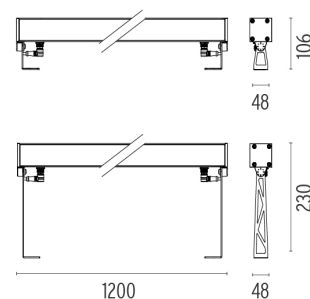

PHYSICAL

IK rating	06
Aiming	Fixed
Weight (kg)	4,31
Number of heads	1

DIMENSIONS

CERTIFICATIONS

Outgraze 48 L 1200 mm designed by FLOS Outdoor

Luminaire for outdoor use for installation on the wall or ceiling with LED light source. Integrated 220/240V power source. Installation brackets, to be ordered separately. Dimmable version on request.

- F4236001 White
- F4236006 Grey
- F4236033 Anthracite
- F4236030 Black
- F4236018 Deep brown

Outgraze 48 L 1200 mm .Accessories

Structural

- F1204001
- F1204006
- F1204033
- F1204030
- F1204018

One pair of long rods L 200 mm.

- F1203001
- F1203006
- F1203033
- F1203030
- F1203018

One pair of short rods L 80 mm.

DIMENSIONS

CERTIFICATIONS

FLOS

Outgraze 48 L 1200 mm .Accessories

Electrical

○ F1206000

3/4 way terminal block 3 poles IP68

7-12 mm cables

○ F1205000

2 way terminal block 3 poles IP68

7-12 mm cables

Outgraze 48 L 1200 mm . Lamps

Power LED

Lamp category: