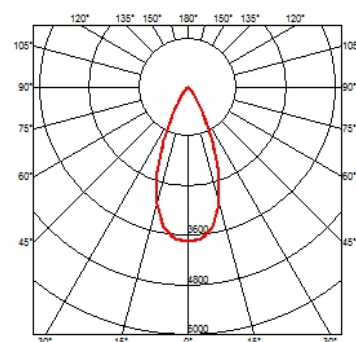

OUTGRAZE 48 L I 200 MM

Beam angle	44°
Mounting	Ceiling surface, Wall surface
Lamps description	Power Led: 32W - 3120 lm ≠ *FIXT 2396 lm - 3000K/CRI 80 - 220-240V (*FIXT lm = Medium Optic)
Environment	Indoor, Outdoor
Notes	We recommend using a connection system with a degree of protection greater than or equal to the degree of protection of the luminaire.

PHYSICAL

IK rating	06
Aiming	Fixed
Weight (kg)	4,31
Number of heads	1

DIMENSIONS

CERTIFICATIONS

Outgraze 48 L 1200 mm designed by FLOS Outdoor

Luminaire for outdoor use for installation on the wall or ceiling with LED light source. Integrated 220/240V power source. Installation brackets, to be ordered separately. Dimmable version on request.

- F1203001
- F1203006
- F1203033
- F1203030
- F1203018

One pair of short rods L 80 mm.

DIMENSIONS

CERTIFICATIONS

FLOS

Outgraze 48 L 1200 mm .Accessories

Electrical

○ F1206000