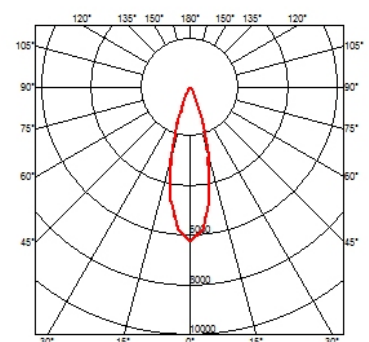

OUTGRAZE 48 L 900 MM

Beam angle	29°
Mounting	Ceiling surface, Wall surface
Lamps description	Power Led: 24W - 2340 lm ≠ *FIXT 1797 lm - 3000K/CRI 80 - 220-240V (*FIXT lm = Medium Optic)
Environment	Indoor, Outdoor
Notes	We recommend using a connection system with a degree of protection greater than or equal to the degree of protection of the luminaire.

PHYSICAL

IK rating	06
Aiming	Fixed
Weight (kg)	3,30
Number of heads	1

DIMENSIONS

CERTIFICATIONS

Outgraze 48 L 900 mm
designed by FLOS Outdoor

Luminaire for outdoor use for installation on the wall or ceiling with LED light source. Integrated 220/240V power source. Installation brackets, to be ordered separately. Dimmable version on request.