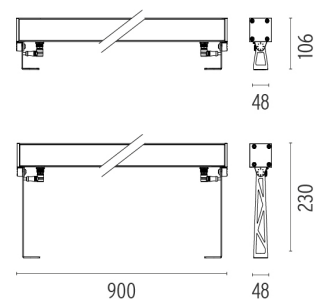

Technical description

Central body in extruded aluminum, end cap in die-cast aluminum. Optics made with constant pitch between the lenses to offer a homogeneous luminous flux even in case of multiple lamps installed in a continuous line. High resistance external coating applied with a double layer of epoxy powders in accordance with the QUALICOAT standard. The first layer of epoxy powder gives chemical and mechanical resistance, the second finishing layer of polyester powder ensures resistance to UV rays and atmospheric agents. The painted surfaces are treated with alkaline and acidic washes, then rinsed with demineralized water, subjected to a chemical conversion treatment to protect against oxidation. Diffuser in extra clear transparent glass, screen-printed and glued to ensure a watertight seal. The installation of the product requires use of steel brackets, to be ordered separately. Luminaire provided with a length of approximately 1500 mm of outgoing neoprene cable on one side. On request it is possible to provide luminaires with loop-through connection for multiple installation with continuity of line.

PHYSICAL

IK rating	06
Aiming	Fixed
Weight (kg)	3,30
Number of heads	1

DIMENSIONS

CERTIFICATIONS

Outgraze 48 L 900 mm
designed by FLOS Outdoor

Luminaire for outdoor use for installation on the wall or ceiling with LED light source. Integrated 220/240V power source. Installation brackets, to be ordered separately. Dimmable version on request.

- F4228001 White
- F4228006 Grey
- F4228033 Anthracite
- F4228030 Black
- F4228018 Deep brown

DIMENSIONS

CERTIFICATIONS