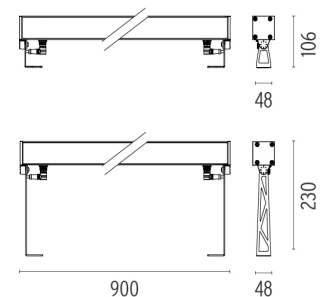

OUTGRAZE 48 L 900 MM

Beam angle	29°
Mounting	Ceiling surface, Wall surface
Lamps description	Power Led: 24W - 2340 lm ≠ *FIXT 1797 lm - 3000K/CRI 80 - 220-240V (*FIXT lm = Medium Optic)
Environment	Indoor, Outdoor
Notes	We recommend using a connection system with a degree of protection greater than or equal to the degree of protection of the luminaire.

Technical description

Central body in extruded aluminum, end cap in die-cast aluminum. Optics made with constant pitch between the lenses to offer a homogeneous luminous flux even in case of multiple lamps installed in a continuous line. High resistance external coating applied with a double layer of epoxy powders in accordance with the QUALICOAT standard. The first layer of epoxy powder gives chemical and mechanical resistance, the second finishing layer of polyester powder ensures resistance to UV rays and atmospheric agents. The painted surfaces are treated with alkaline and acidic washes, then rinsed with demineralized water, subjected to a chemical conversion treatment to protect against oxidation. Diffuser in extra clear transparent glass, screen-printed and glued to ensure a watertight seal. The installation of the product requires use of steel brackets, to be ordered separately. Luminaire provided with a length of approximately 1500 mm of outgoing neoprene cable on one side. On request it is possible to provide luminaires with loop-through connection for multiple installation with continuity of line.

PHYSICAL

IK rating	06
Aiming	Fixed
Weight (kg)	3,30
Number of heads	1

DIMENSIONS

CERTIFICATIONS

Outgraze 48 L 900 mm
designed by FLOS Outdoor

Luminaire for outdoor use for installation on the wall or ceiling with LED light source. Integrated 220/240V power source. Installation brackets, to be ordered separately. Dimmable version on request.

- F4228001 White
- F4228006 Grey
- F4228033 Anthracite
- F4228030 Black
- F4228018 Deep brown

DIMENSIONS

CERTIFICATIONS