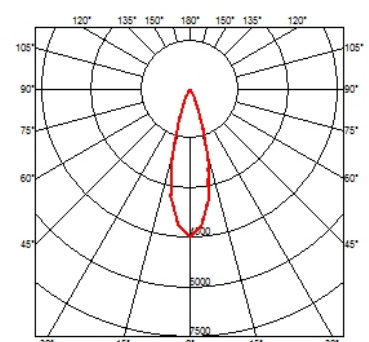

CERTIFICATIONS