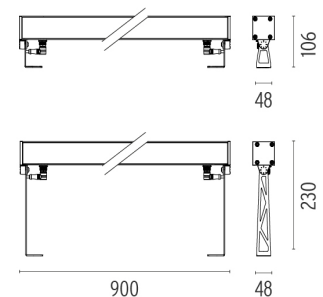

PHYSICAL

IK rating	06
Aiming	Fixed
Weight (kg)	3,30
Number of heads	1

DIMENSIONS

CERTIFICATIONS

Outgraze 48 L 900 mm designed by FLOS Outdoor

Luminaire for outdoor use for installation on the wall or ceiling with LED light source. Integrated 220/240V power source. Installation brackets, to be ordered separately. Dimmable version on request.

● F1203001
● F1203006
● F1203033
● F1203030
● F1203018

One pair of short rods L
80 mm.

DIMENSIONS

CERTIFICATIONS

FLOS

Outgraze 48 L 900 mm .Accessories

Electrical

○ F1206000

3/4 way terminal block 3 poles IP68

7-12 mm cables

○ F1205000

2 way terminal block 3 poles IP68

7-12 mm cables

Outgraze 48 L 900 mm . Lamps

Power LED

Lamp category:
LED