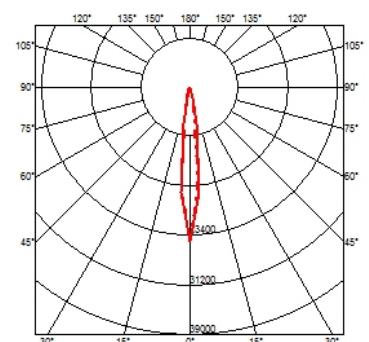

OUTGRAZE 48 L 900 MM

Beam angle	14°
Mounting	Ceiling surface, Wall surface
Lamps description	Power Led: 24W - 2340 lm ≠ *FIXT 1797 lm - 3000K/CRI 80 - 220-240V (*FIXT lm = Medium Optic)
Environment	Indoor, Outdoor
Notes	We recommend using a connection system with a degree of protection greater than or equal to the degree of protection of the luminaire.

PHYSICAL

IK rating	06
Aiming	Fixed
Weight (kg)	3,30
Number of heads	1

DIMENSIONS

CERTIFICATIONS

Outgraze 48 L 900 mm designed by FLOS Outdoor

Luminaire for outdoor use for installation on the wall or ceiling with LED light source. Integrated 220/240V power source. Installation brackets, to be ordered separately. Dimmable version on request.