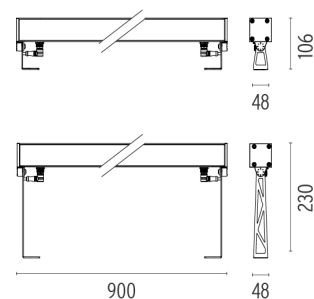

PHYSICAL

IK rating	06
Aiming	Fixed
Weight (kg)	3,30
Number of heads	1

DIMENSIONS

CERTIFICATIONS

Outgraze 48 L 900 mm designed by FLOS Outdoor

Luminaire for outdoor use for installation on the wall or ceiling with LED light source. Integrated 220/240V power source. Installation brackets, to be ordered separately. Dimmable version on request.

● F4222001	White
● F4222006	Grey
● F4222033	Anthracite
● F4222030	Black
● F4222018	Deep brown

Outgraze 48 L 900 mm .Accessories

Structural

● F1204001
● F1204006
● F1204033
● F1204030
● F1204018

One pair of long rods L
200 mm.

● F1203001
● F1203006
● F1203033
● F1203030
● F1203018

One pair of short rods L
80 mm.

DIMENSIONS

CERTIFICATIONS

FLOS

Outgraze 48 L 900 mm .Accessories

Electrical

○ F1206000

3/4 way terminal block 3 poles IP68

7-12 mm cables

○ F1205000

2 way terminal block 3 poles IP68

7-12 mm cables

Outgraze 48 L 900 mm . Lamps

Power LED

Lamp category:
LED