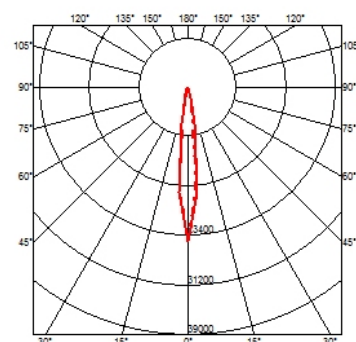

CERTIFICATIONS