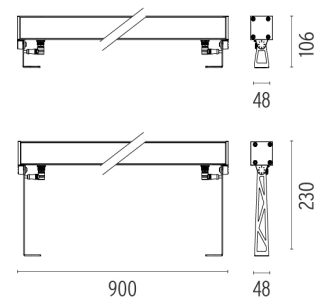

DIMENSIONS