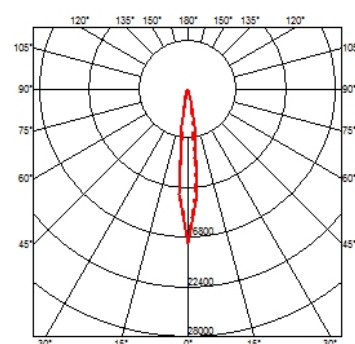

CERTIFICATIONS