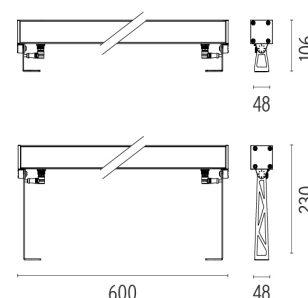

### PHYSICAL

<b>IK rating</b>	06
<b>Aiming</b>	Fixed
<b>Weight (kg)</b>	2,55
<b>Number of heads</b>	1

### DIMENSIONS