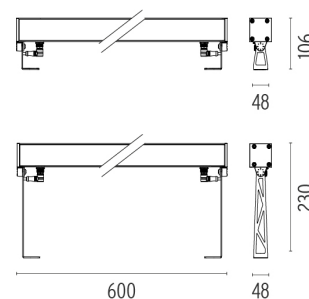

PHYSICAL

IK rating	06
Aiming	Fixed
Weight (kg)	2,55
Number of heads	1

DIMENSIONS

CERTIFICATIONS

Outgraze 48 L 600 mm designed by FLOS Outdoor

Luminaire for outdoor use for installation on the wall or ceiling with LED light source. Integrated 220/240V power source. Installation brackets, to be ordered separately. Dimmable version on request.

- F4220001 White
- F4220006 Grey
- F4220033 Anthracite
- F4220030 Black
- F4220018 Deep brown

Outgraze 48 L 600 mm .Accessories

Structural

- F1204001
- F1204006
- F1204033
- F1204030
- F1204018

One pair of long rods L 200 mm.

- F1203001
- F1203006
- F1203033
- F1203030
- F1203018

One pair of short rods L 80 mm.

DIMENSIONS

CERTIFICATIONS

FLOS

Outgraze 48 L 600 mm .Accessories

Electrical

○ F1206000

3/4 way terminal block 3 poles IP68

7-12 mm cables

○ F1205000

2 way terminal block 3 poles IP68

7-12 mm cables

Outgraze 48 L 600 mm . Lamps

Power LED

Lamp category: