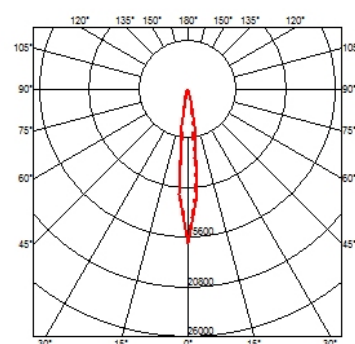

OUTGRAZE 48 L 600 MM

Beam angle	14°
Mounting	Ceiling surface, Wall surface
Lamps description	Power Led: 16W - 1560 lm ≠ *FIXT 1198 lm - 3000K/CRI 80 - 220-240V (*FIXT lm = Medium Optic)
Environment	Indoor, Outdoor
Notes	We recommend using a connection system with a degree of protection greater than or equal to the degree of protection of the luminaire.

PHYSICAL

IK rating	06
Aiming	Fixed
Weight (kg)	2,55
Number of heads	1

DIMENSIONS

CERTIFICATIONS

Outgraze 48 L 600 mm designed by FLOS Outdoor

Luminaire for outdoor use for installation on the wall or ceiling with LED light source. Integrated 220/240V power source. Installation brackets, to be ordered separately. Dimmable version on request.