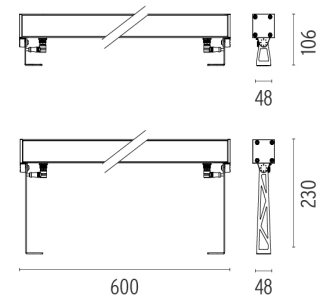

DIMENSIONS