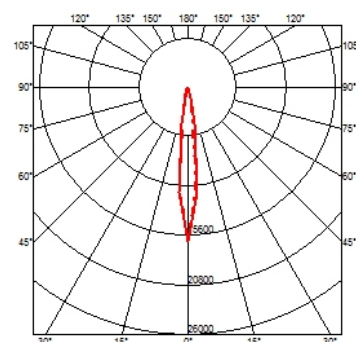

CERTIFICATIONS