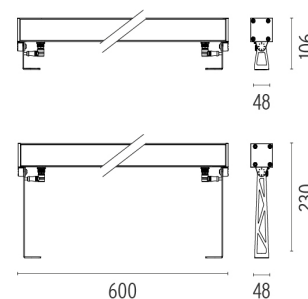

Technical description	Central body in extruded aluminum, end cap in die-cast aluminum. Optics made with constant pitch between the lenses to offer a homogeneous luminous flux even in case of multiple lamps installed in a continuous line. High resistance external coating applied with a double layer of epoxy powders in accordance with the QUALICOAT standard. The first layer of epoxy powder gives chemical and mechanical resistance, the second finishing layer of polyester powder ensures resistance to UV rays and atmospheric agents. The painted surfaces are treated with alkaline and acidic washes, then rinsed with demineralized water, subjected to a chemical conversion treatment to protect against oxidation. Diffuser in extra clear transparent glass, screen-printed and glued to ensure a watertight seal. The installation of the product requires use of steel brackets, to be ordered separately. Luminaire provided with a length of approximately 1500 mm of outgoing neoprene cable on one side. On request it is possible to provide luminaires with loop-through connection for multiple installation with continuity of line.
------------------------------	---

PHYSICAL

IK rating	06
Aiming	Fixed
Weight (kg)	2,55
Number of heads	1

DIMENSIONS

CERTIFICATIONS

Outgraze 48 L 600 mm designed by FLOS Outdoor

Luminaire for outdoor use for installation on the wall or ceiling with LED light source. Integrated 220/240V power source. Installation brackets, to be ordered separately. Dimmable version on request.

- F1203001
- F1203006
- F1203033
- F1203030
- F1203018

One pair of short rods L 80 mm.

DIMENSIONS

CERTIFICATIONS

FLOS

Outgraze 48 L 600 mm .Accessories

Electrical

○ F1206000

3/4 way terminal block 3 poles IP68

7-12 mm cables

○ F1205000

2 way terminal block 3 poles IP68

7-12 mm cables

Outgraze 48 L 600 mm . Lamps

Power LED

Lamp category: