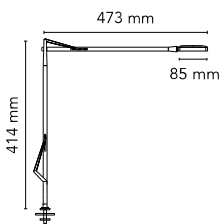

## Kelvin Edge Desk support (hidden cable)

by Antonio Citterio , 2015

Adjustable table lamp providing direct light. Aluminium painted or chromed body, with die cast head, joints and forks, and extruded arms. Diffuser in photoengraved polycarbonate and aluminate on the perimeter. Edge Lighting technology light source. Optical switch sensor placed on the head that provide 3-step dimming function and color temperature adjustment at 2700K or 3200K. Power cord length 150 cm. Plug-in power supply with interchangeable plugs.

<b>Mounting</b>	Desk support with hidden cable
<b>Environment</b>	Indoor
<b>Finish</b>	White, Chrome, Black, Titanium
<b>Weight</b>	0,6 Kg
<b>Light sources available</b>	1 x EDGE LIGHTING 7W Dimmer K 2700/3200K CRI90 306lm
<b>Emergency</b>	Without
<b>Switching</b>	Optical switch sensor placed on the head
<b>Voltage</b>	100-240/24V
<b>Power</b>	7W
<b>Battery</b>	No
<b>Supply included</b>	Yes
<b>Materials</b>	Aluminum
<b>Colors</b>	<ul style="list-style-type: none"> <li>● F3456030 - Black</li> <li>● F3456009 - White</li> <li>● F3456033 - Titanium</li> <li>● F3456057 - Chrome</li> </ul>