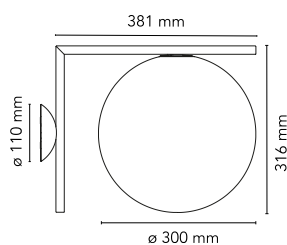

IC Lights Ceiling/Wall 2

by Michael Anastassiades , 2014

Wall-ceiling lamp providing diffused light. Frame in brass, brushed and transparent varnished or chrome steel. Blown glass opal diffuser.

Mounting	Ceiling and wall
Environment	Indoor
Finish	Brushed brass, Chrome
Weight	3.7 Kg
Light sources available	1 x HSGS E27 205W 3000K Halolux Ceram.Eco 4200lm - RF19973 1 x LED E27 13W 3000K T38 1400lm - RF25535
Emergency	Without
Voltage	220-250V
Power	MAX 205W
Battery	No
Supply included	No
Materials	Blown glass, Brass, Steel
Colors	<ul style="list-style-type: none">  F3179057 - Chrome  F3179059 - Brushed brass